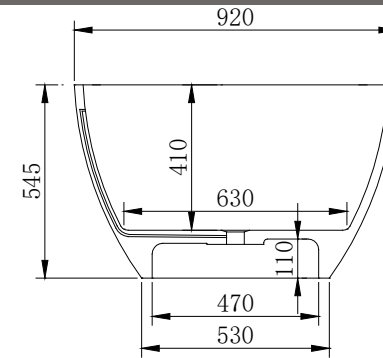

B003 1780mm Freestanding Bath

Notes:

- Freestanding bathtub
- Polymarble or solid surface composition
- Matte white
- Chrome waste
- Optional matching stone waste available
- 10 years manufacturers warranty

Finishes:

- Matte white
- Gloss white
- Full colour range

Options:

- Overflow
- Non-overflow
- Stone waste

Size: 1780L x 920W x 550H (mm)

Net weight: 170 kg
 Gross weight: 247kg
 Water Capacity: 358lt
 Unit: mm