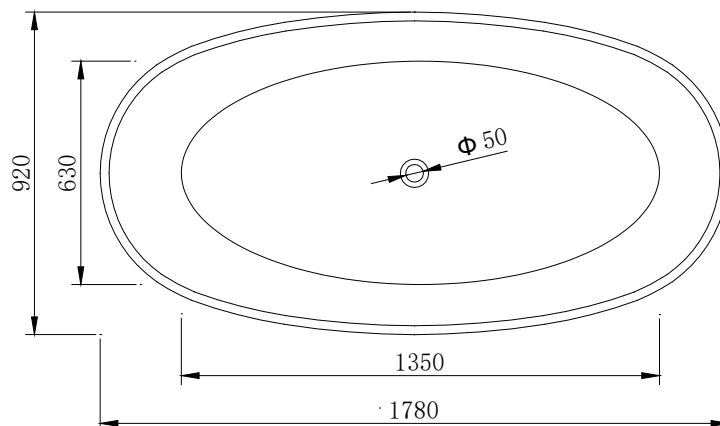

B003 1780mm Freestanding Bath

Notes:

- Freestanding bathtub
- Polymarble or solid surface composition
- Matte white
- Chrome waste
- Optional matching stone waste available
- 10 years manufacturers warranty

Finishes:

- Matte white
- Gloss white
- Full colour range

Options:

- Overflow
- Non-overflow
- Stone waste

Size: 1780L x 920W x 550H (mm)

Net weight: 170 kg
 Gross weight: 247kg
 Water Capacity: 358lt
 Unit: mm