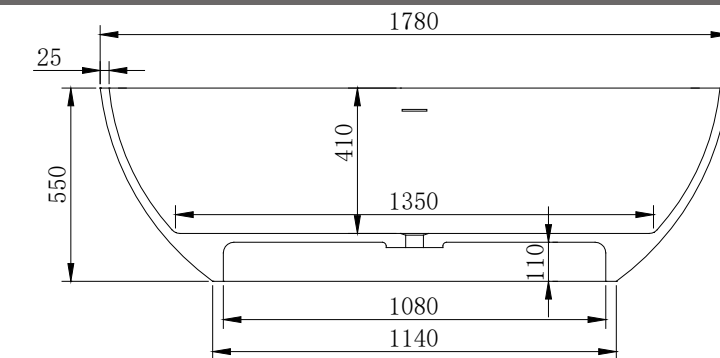

B003 1780mm Freestanding Bath

Notes:

- Freestanding bathtub
- Polymarble or solid surface composition
- Matte white
- Chrome waste
- Optional matching stone waste available
- 10 years manufacturers warranty

Finishes:

- Matte white
- Gloss white
- Full colour range

Options:

- Overflow
- Non-overflow
- Stone waste

Size: 1780L x 920W x 550H (mm)

Net weight: 170 kg
 Gross weight: 247kg
 Water Capacity: 358lt
 Unit: mm