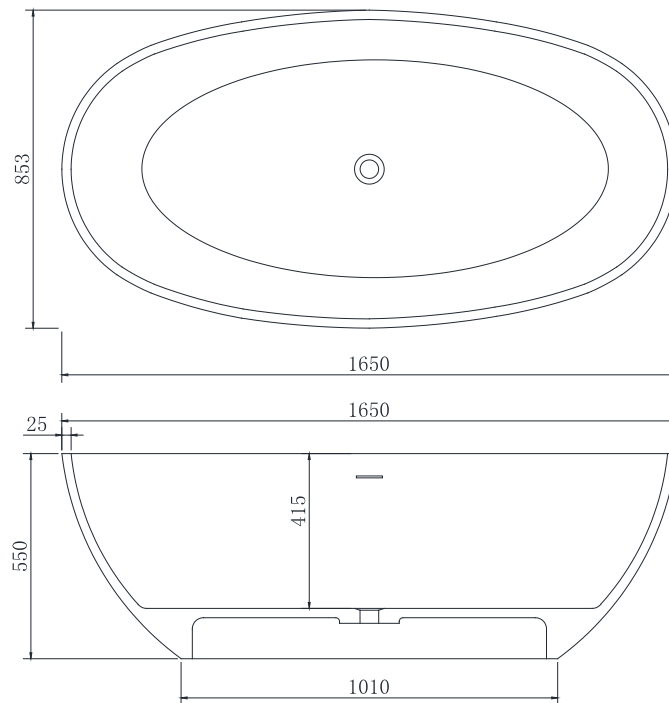

## B003-C 1650mm Freestanding Bath

### Options:

- Overflow
- Non-overflow
- Stone waste

Size: 1650L x 853W x 550H (mm)

Net weight: 168kg  
 Gross weight: 238kg  
 Water Capacity: 255lt  
 Unit: mm