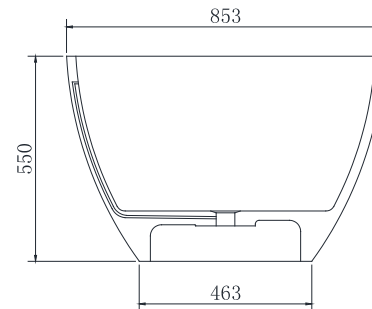

### Options:

- Overflow
- Non-overflow
- Stone waste

Size: 1650L x 853W x 550H (mm)

Net weight: 168kg  
 Gross weight: 238kg  
 Water Capacity: 255lt  
 Unit: mm