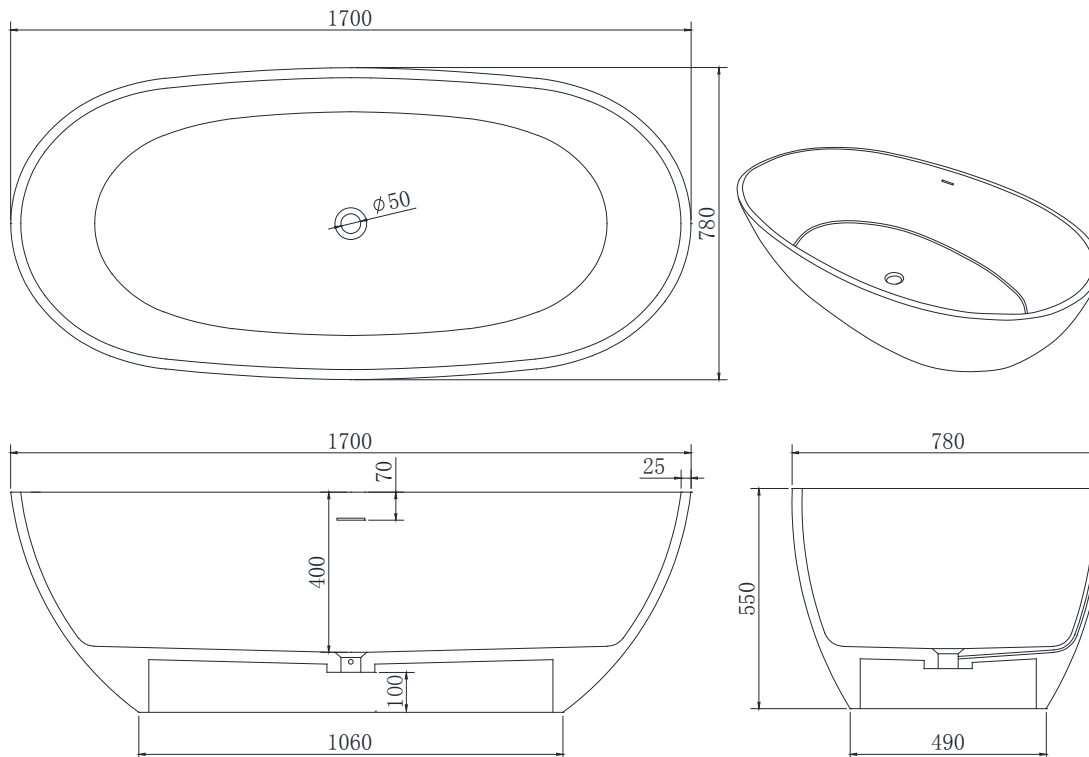

## B003-B 1700mm Freestanding Bath

### Options:

- Overflow
- Non-overflow
- Stone waste

Size: 1700L x 780W x 550H (mm)

Net weight: 160 kg  
Gross weight: 228kg  
Water Capacity: 264lt  
Unit: mm