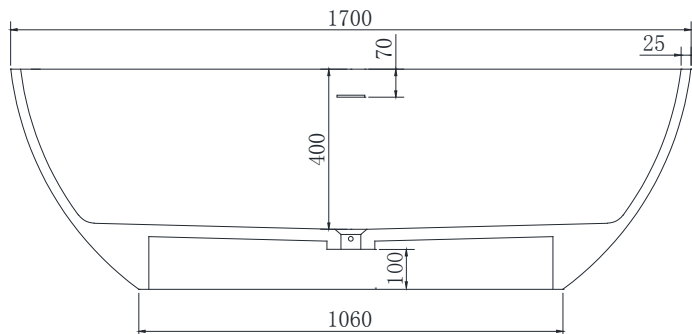

B003-B 1700mm Freestanding Bath

Notes:

- Freestanding bathtub
- Polymarble or solid surface composition
- Matte white
- Chrome waste
- Optional matching stone waste available
- 10 years manufacturers warranty

Finishes:

- Matte white
- Gloss white
- Full colour range

Options:

- Overflow
- Non-overflow
- Stone waste

Size: 1700L x 780W x 550H (mm)

Net weight: 160 kg
Gross weight: 228kg
Water Capacity: 264lt
Unit: mm