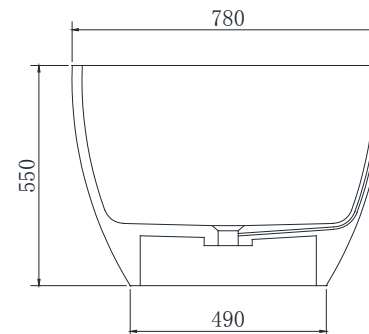

B003-B 1700mm Freestanding Bath

Notes:

- Freestanding bathtub
- Polymarble or solid surface composition
- Matte white
- Chrome waste
- Optional matching stone waste available
- 10 years manufacturers warranty

Finishes:

- Matte white
- Gloss white
- Full colour range

Options:

- Overflow
- Non-overflow
- Stone waste

Size: 1700L x 780W x 550H (mm)

Net weight: 160 kg
Gross weight: 228kg
Water Capacity: 264lt
Unit: mm