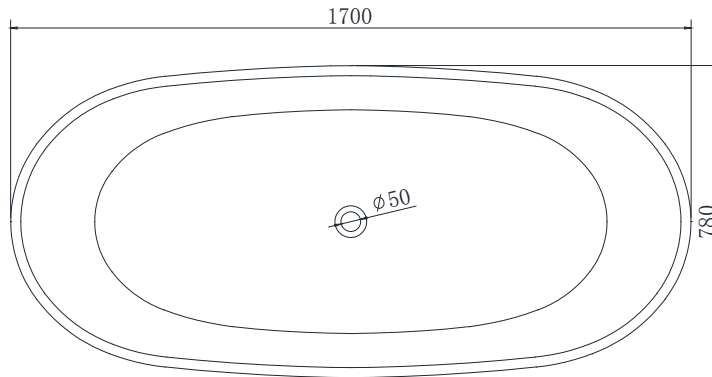

B003-B 1700mm Freestanding Bath

Notes:

- Freestanding bathtub
- Polymarble or solid surface composition
- Matte white
- Chrome waste
- Optional matching stone waste available
- 10 years manufacturers warranty

Finishes:

- Matte white
- Gloss white
- Full colour range

Options:

- Overflow
- Non-overflow
- Stone waste

Size: 1700L x 780W x 550H (mm)

Net weight: 160 kg
Gross weight: 228kg
Water Capacity: 264lt
Unit: mm