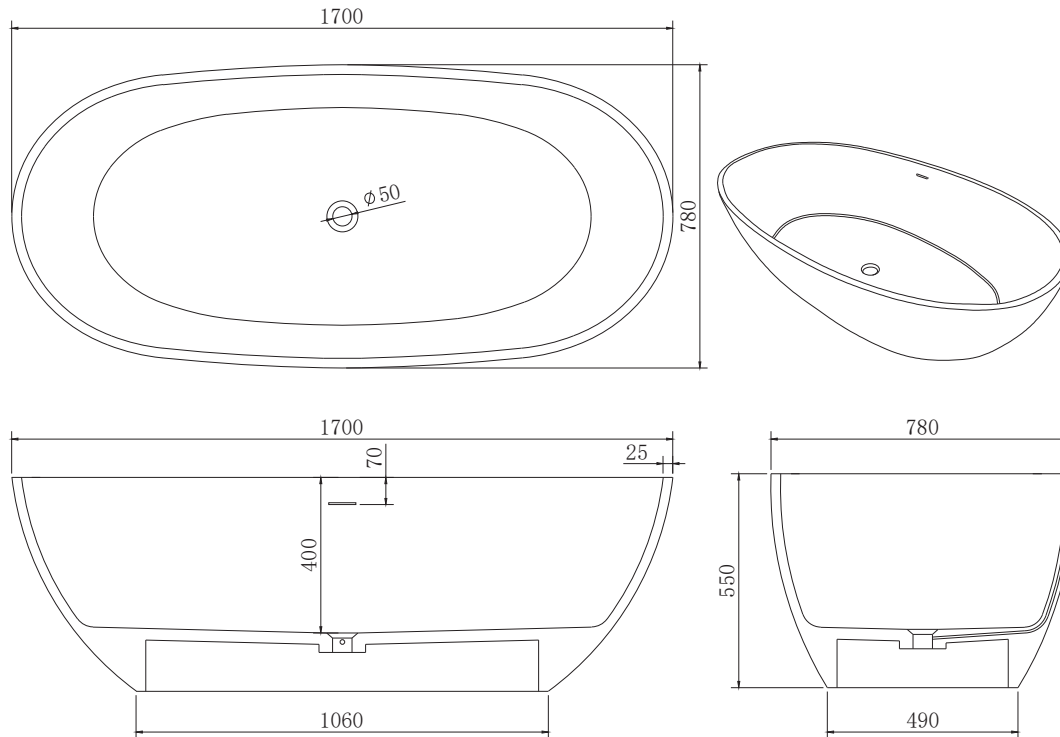

## B003-B 1700mm Freestanding Bath

### Notes:

- Freestanding bathtub
- Polymarble or solid surface composition
- Matte white
- Chrome waste
- Optional matching stone waste available
- 10 years manufacturers warranty

### Options:

- Overflow
- Non-overflow
- Stone waste

Size: 1700L x 780W x 550H (mm)

Net weight: 163 kg  
 Gross weight: 231kg  
 Water Capacity: 264lt  
 Unit: mm