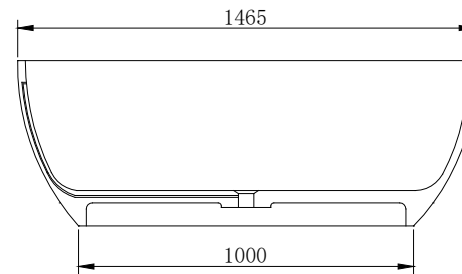

B002 1465mm Freestanding Bath

Notes:

- Freestanding bathtub
- Polymarble or solid surface composition
- Matte white
- Chrome waste
- Optional matching stone waste available
- 10 years manufacturers warranty

Finishes:

- Matte white
- Gloss white
- Full colour range

Options:

- Overflow
- Non-overflow
- Stone waste

Size: 1465L x 1465W x 545H (mm)

Net weight: 248kg
Gross weight: 319kg
Water Capacity: 465lt
Unit: mm