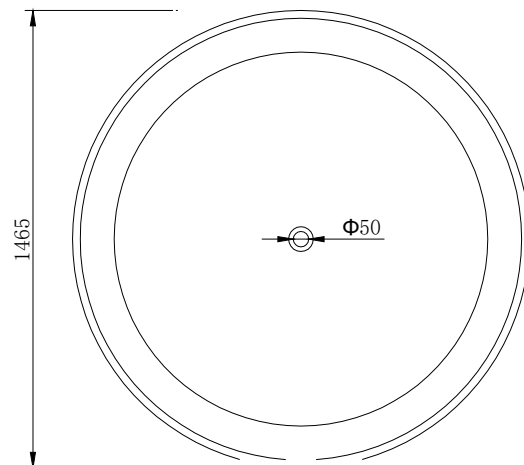

B002 1465mm Freestanding Bath

Notes:

- Freestanding bathtub
- Polymarble or solid surface composition
- Matte white
- Chrome waste
- Optional matching stone waste available
- 10 years manufacturers warranty

Finishes:

- Matte white
- Gloss white
- Full colour range

Options:

- Overflow
- Non-overflow
- Stone waste

Size: 1465L x 1465W x 545H (mm)

Net weight: 248kg
Gross weight: 319kg
Water Capacity: 465lt
Unit: mm