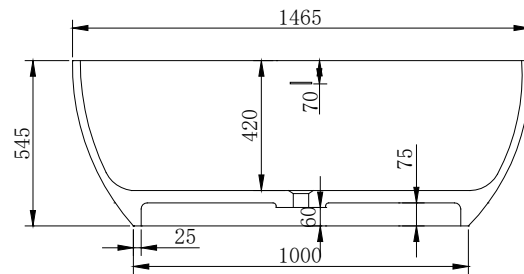

B002 1465mm Freestanding Bath

Notes:

- Freestanding bathtub
- Polymarble or solid surface composition
- Matte white
- Chrome waste
- Optional matching stone waste available
- 10 years manufacturers warranty

Finishes:

- Matte white
- Gloss white
- Full colour range

Options:

- Overflow
- Non-overflow
- Stone waste

Size: 1465L x 1465W x 545H (mm)

Net weight: 248kg
Gross weight: 319kg
Water Capacity: 465lt
Unit: mm