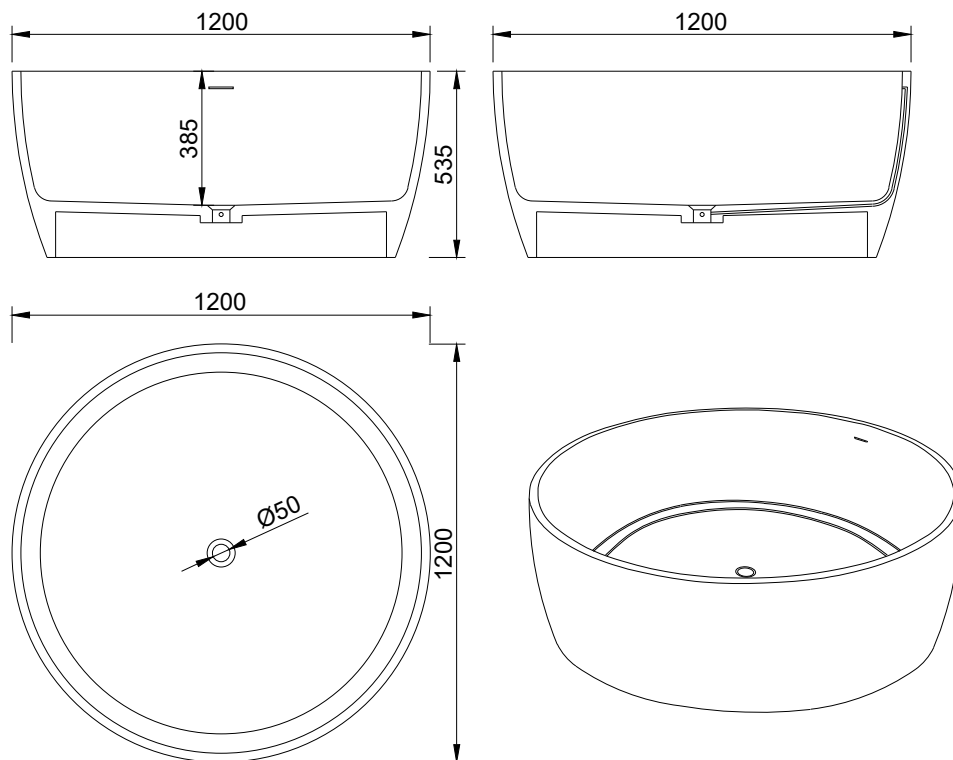

B002 1200mm Freestanding Bath

Notes:

- Freestanding bathtub
- Polymarble or solid surface composition
- Matte white
- Chrome waste
- Optional matching stone waste available
- 10 years manufacturers warranty

Finishes:

- Matte white
- Gloss white
- Full colour range

Options:

- Overflow
- Non-overflow
- Stone waste

Size: 1200L x 1200W x 535H (mm)

Net weight: 178kg
 Gross weight: 246kg
 Water Capacity: 350lt
 Unit: mm