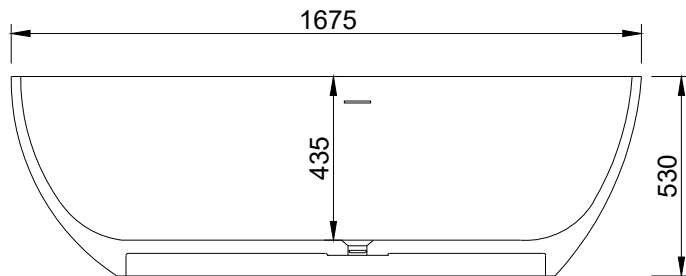

B001 1675mm

Notes:

- Benchtop
- Polymarble or solid surface composition
- 10 years manufacturers warranty

Finishes:

- Matte white
- Gloss white
- Full colour range

Options:

Stone waste
(matte white)

Size: 1675 L x 850 W x 530 H (mm)

Net weight: 148kg
Gross weight: 218kg
Unit: mm