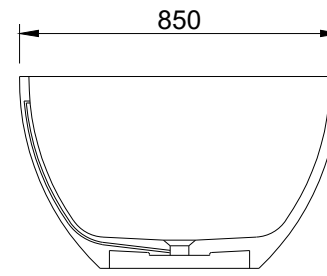

B001 1675mm

Notes:

- Benchtop
- Polymarble or solid surface composition
- 10 years manufacturers warranty

Finishes:

- Matte white
- Gloss white
- Full colour range

Options:

Stone waste
(matte white)

Size: 1675 L x 850 W x 530 H (mm)

Net weight: 148kg
Gross weight: 218kg
Unit: mm