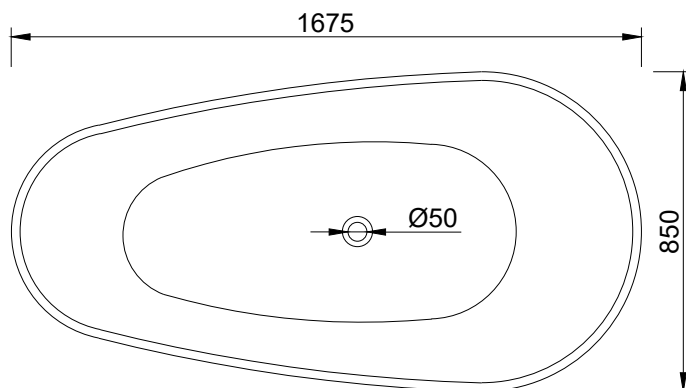

B001 1675mm

Notes:

- Benchtop
- Polymarble or solid surface composition
- 10 years manufacturers warranty

Finishes:

- Matte white
- Gloss white
- Full colour range

Options:

Stone waste
(matte white)

Size: 1675 L x 850 W x 530 H (mm)

Net weight: 148kg
Gross weight: 218kg
Unit: mm