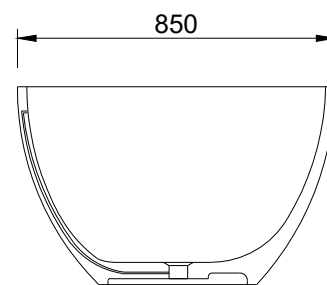

B001-B 1830mm Freestanding Bath

Notes:

- Freestanding bathtub
- Polymarble or solid surface composition
- Matte black
- Chrome waste
- Optional matching stone waste available
- 10 years manufacturers warranty

Finishes:

- Matte black
- Gloss white
- Full colour range

Options:

- Overflow
- Non-overflow
- Stone waste

Size: 1830L x 850W x 550H (mm)

Net weight: 165 kg
Gross weight: 241kg
Water Capacity: 302lt
Unit: mm