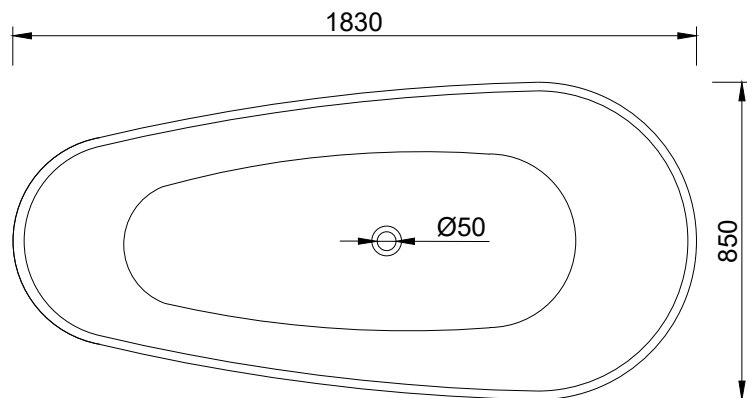

B001-B 1830mm Freestanding Bath

Notes:

- Freestanding bathtub
- Polymarble or solid surface composition
- Matte black
- Chrome waste
- Optional matching stone waste available
- 10 years manufacturers warranty

Finishes:

- Matte black
- Gloss white
- Full colour range

Options:

- Overflow
- Non-overflow
- Stone waste

Size: 1830L x 850W x 550H (mm)

Net weight: 165 kg
Gross weight: 241kg
Water Capacity: 302lt
Unit: mm