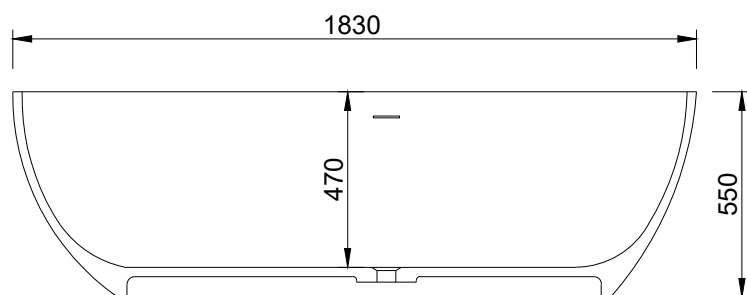

B001-B 1830mm Freestanding Bath

Notes:

- Freestanding bathtub
- Polymarble or solid surface composition
- Matte black
- Chrome waste
- Optional matching stone waste available
- 10 years manufacturers warranty

Finishes:

- Matte black
- Gloss white
- Full colour range

Options:

- Overflow
- Non-overflow
- Stone waste

Size: 1830L x 850W x 550H (mm)

Net weight: 165 kg
Gross weight: 241kg
Water Capacity: 302lt
Unit: mm