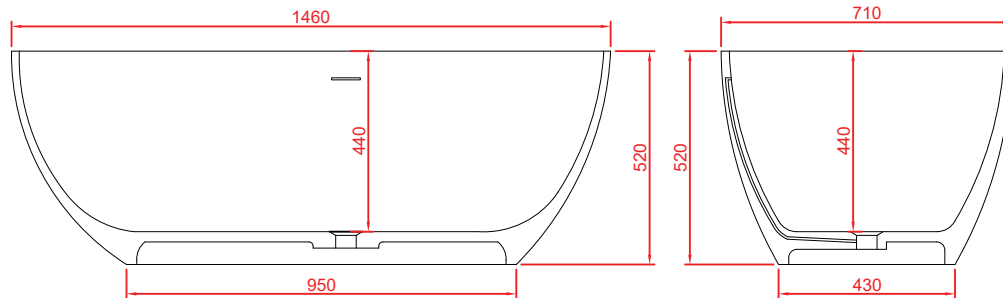

B001-A 1460mm Freestanding Bath

Notes:

- Freestanding bathtub
- Polymarble or solid surface composition
- Matte black
- Chrome waste
- Optional matching stone waste available
- 10 years manufacturers warranty

Finishes:

- Matte black
- Gloss white
- Full colour range

Options:

- Overflow
- Non-overflow
- Stone waste

Size: 1460L x 710W x 540H (mm)

Net weight: 145 kg
Gross weight: 202kg
Water Capacity: 190lt
Unit: mm