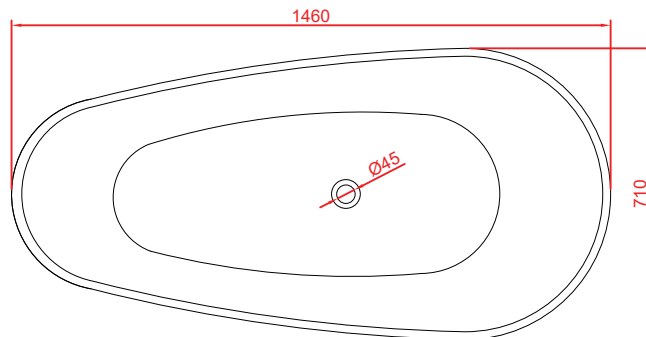

B001-A 1460mm Freestanding Bath

Notes:

- Freestanding bathtub
- Polymarble or solid surface composition
- Matte black
- Chrome waste
- Optional matching stone waste available
- 10 years manufacturers warranty

Finishes:

- Matte black
- Gloss white
- Full colour range

Options:

- Overflow
- Non-overflow
- Stone waste

Size: 1460L x 710W x 540H (mm)

Net weight: 145 kg
Gross weight: 202kg
Water Capacity: 190lt
Unit: mm