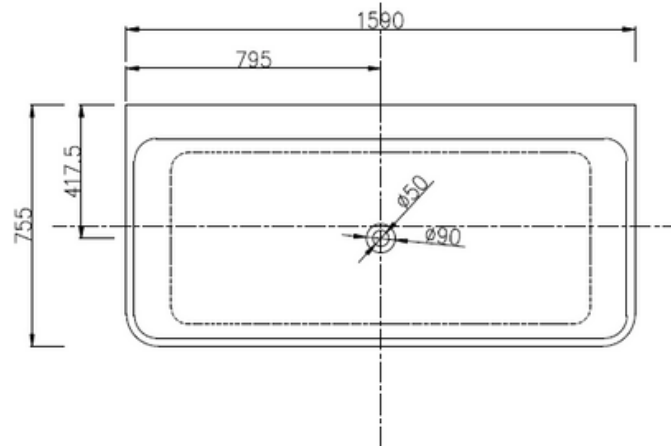

### Notes:

- Matt white polymarble
- Chrome waste
- 10 year manufacturers warranty

**Size:** 1600 x 755 x 530 mm

### Options:

- Stone waste

Net Weight: 128 kg  
 Gross Weight: 187 kg  
 Water capacity: 273 L  
 Unit: mm (10mm tolerance)