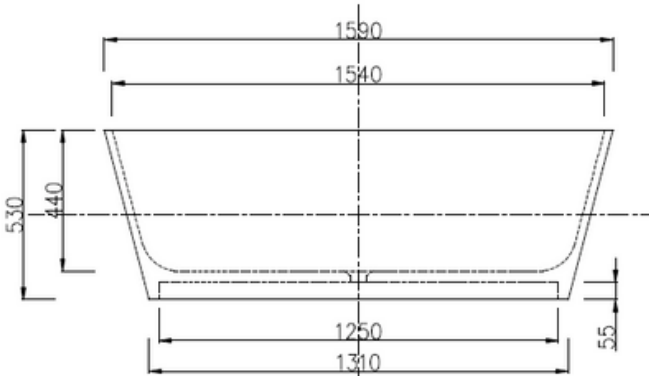

### Notes:

- Matt white polymarble
- Chrome waste
- 10 year manufacturers warranty

**Size:** 1600 x 755 x 530 mm

### Options:

- Stone waste

Net Weight: 128 kg  
 Gross Weight: 187 kg  
 Water capacity: 273 L  
 Unit: mm (10mm tolerance)