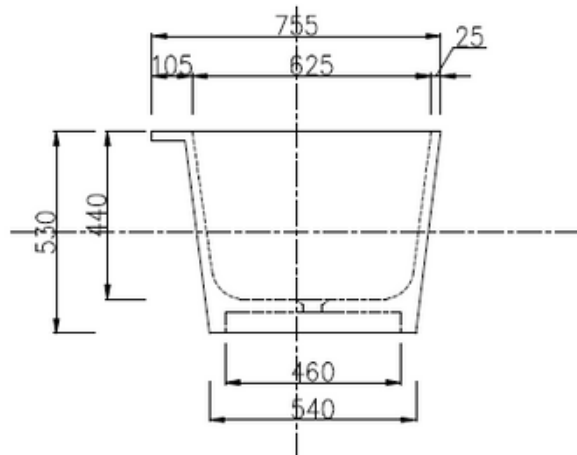

### Notes:

- Matt white polymarble
- Chrome waste
- 10 year manufacturers warranty

**Size:** 1600 x 755 x 530 mm

### Options:

- Stone waste

Net Weight: 128 kg  
 Gross Weight: 187 kg  
 Water capacity: 273 L  
 Unit: mm (10mm tolerance)