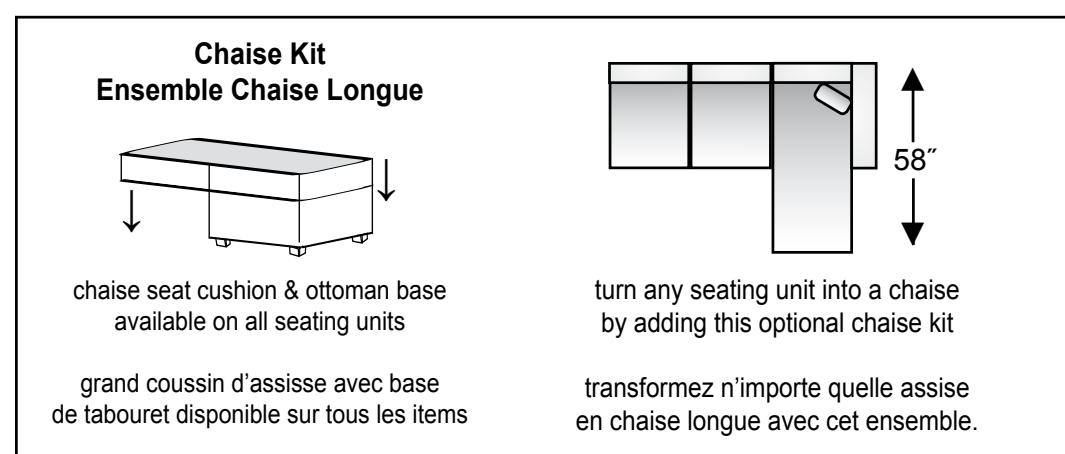

VARIABLES

BY trend-line

CUSTOMIZE YOUR SELECTION

SELECT YOUR
ARM DESIGN

7002

7003

7004

AVAILABLE PIECES (SKU'S) / PIÈCES DISPONIBLES

RECOMMENDED ROOM CONFIGURATIONS / CONFIGURATIONS RECOMMANDÉES

Dimensions are approximate and may vary from stated size.

Les dimensions sont approximatives et peut varier des tailles affirmées.

Crafted by Canadians