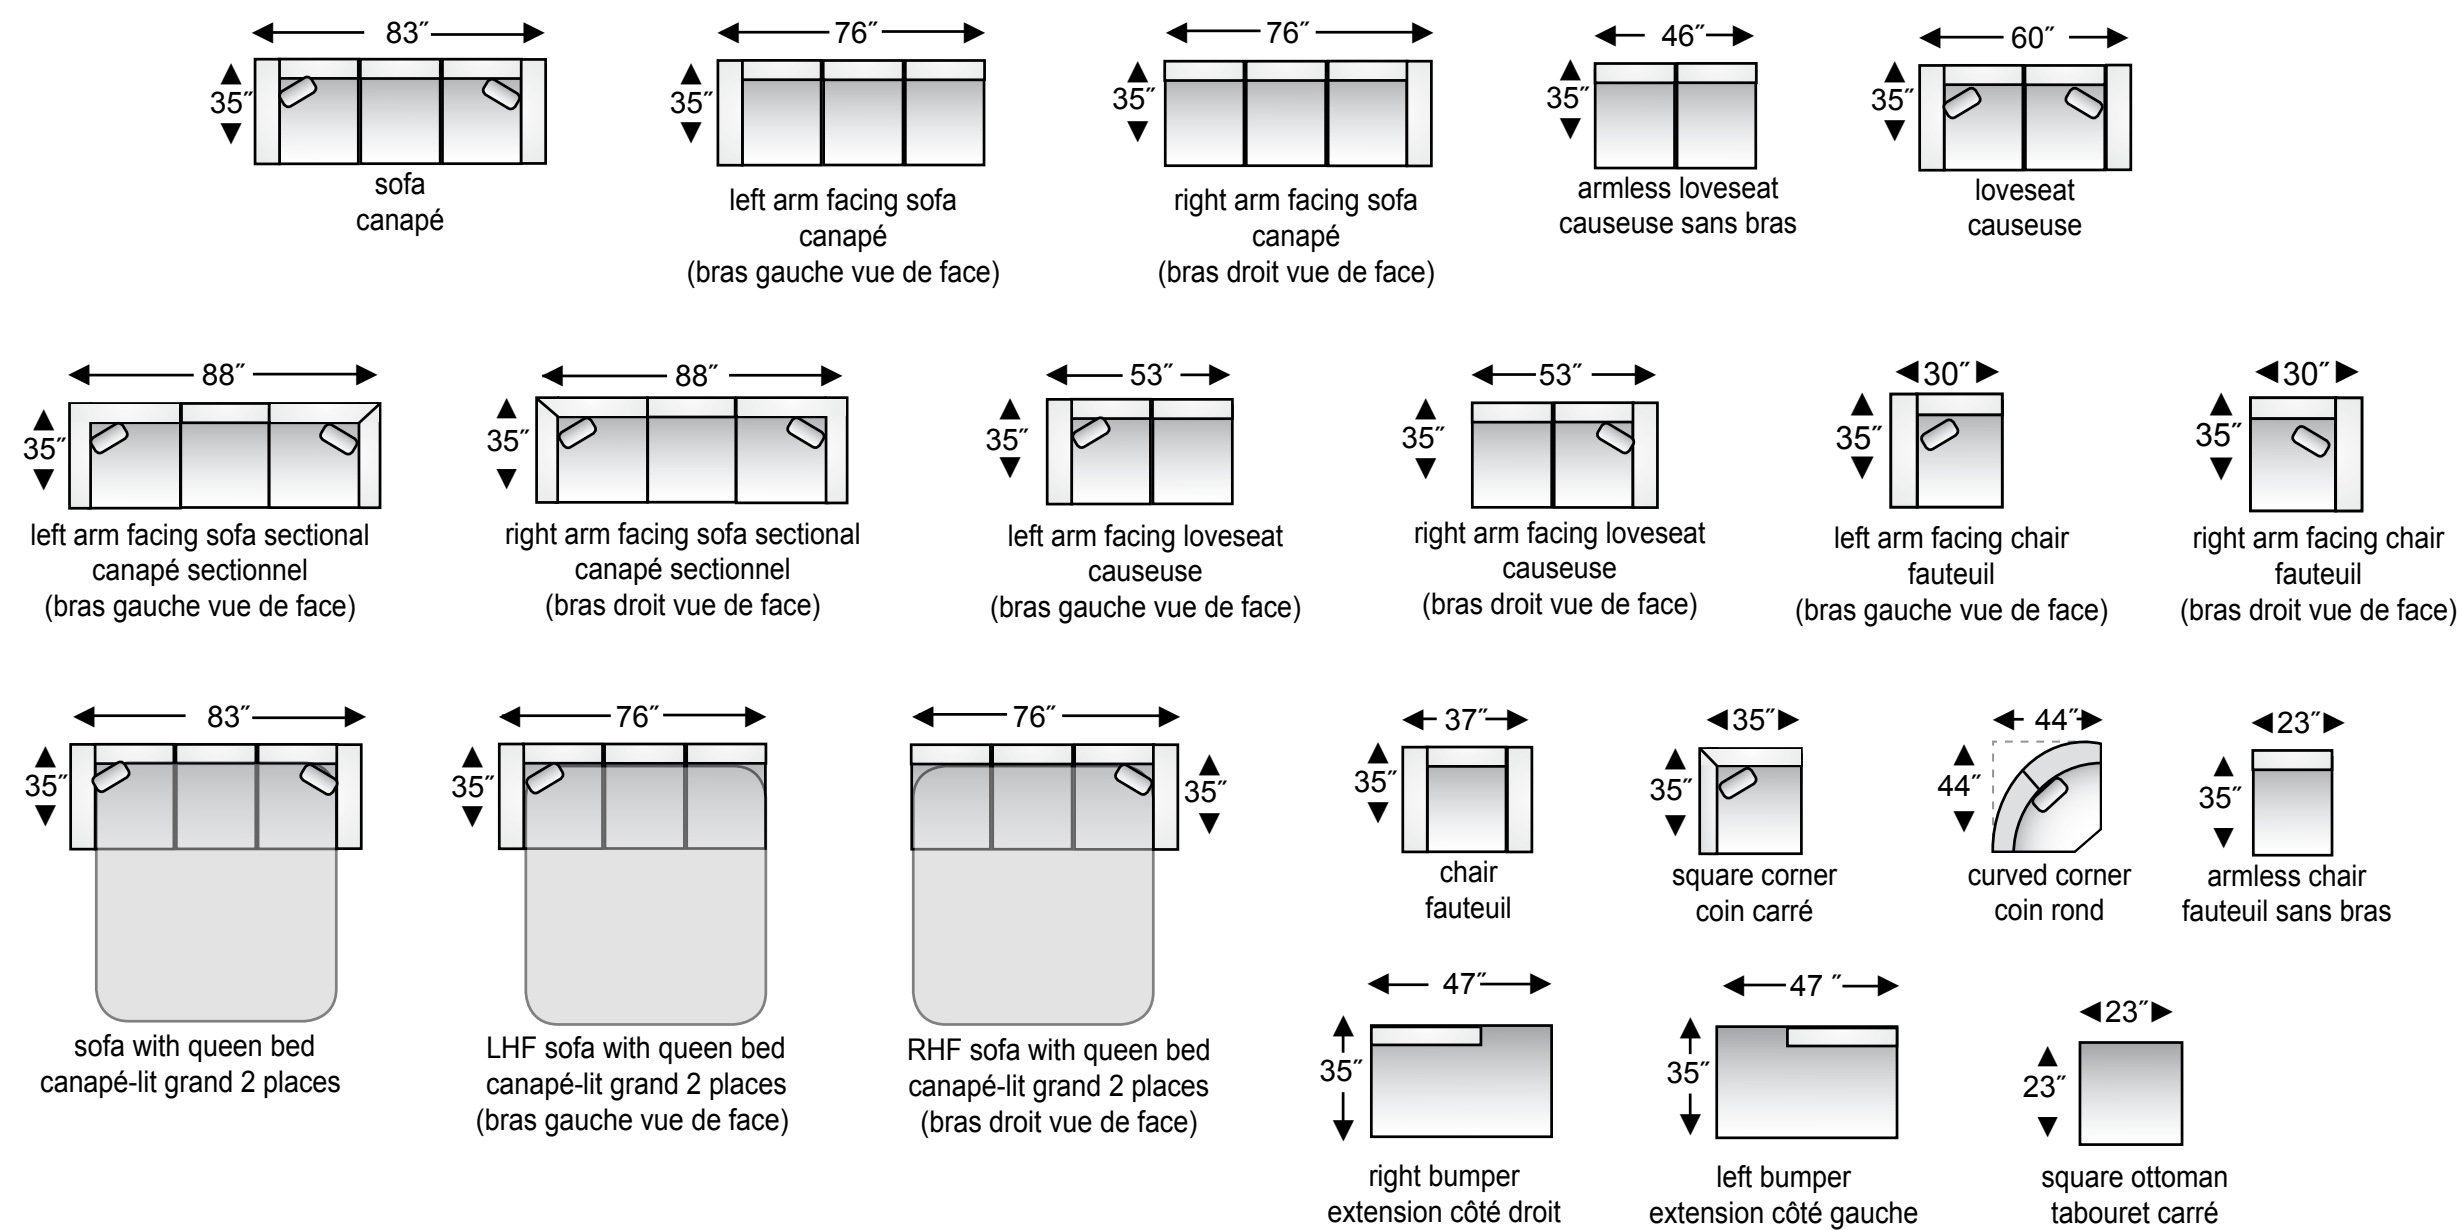

VARIABLES

BY trend-line

CUSTOMIZE YOUR SELECTION

SELECT YOUR
ARM DESIGN

7002

7003

7004

AVAILABLE PIECES (SKU'S) / PIÈCES DISPONIBLES

RECOMMENDED ROOM CONFIGURATIONS / CONFIGURATIONS RECOMMANDÉES

Dimensions are approximate and may vary from stated size.

Les dimensions sont approximatives et peut varier des tailles affirmées.

Crafted by Canadians