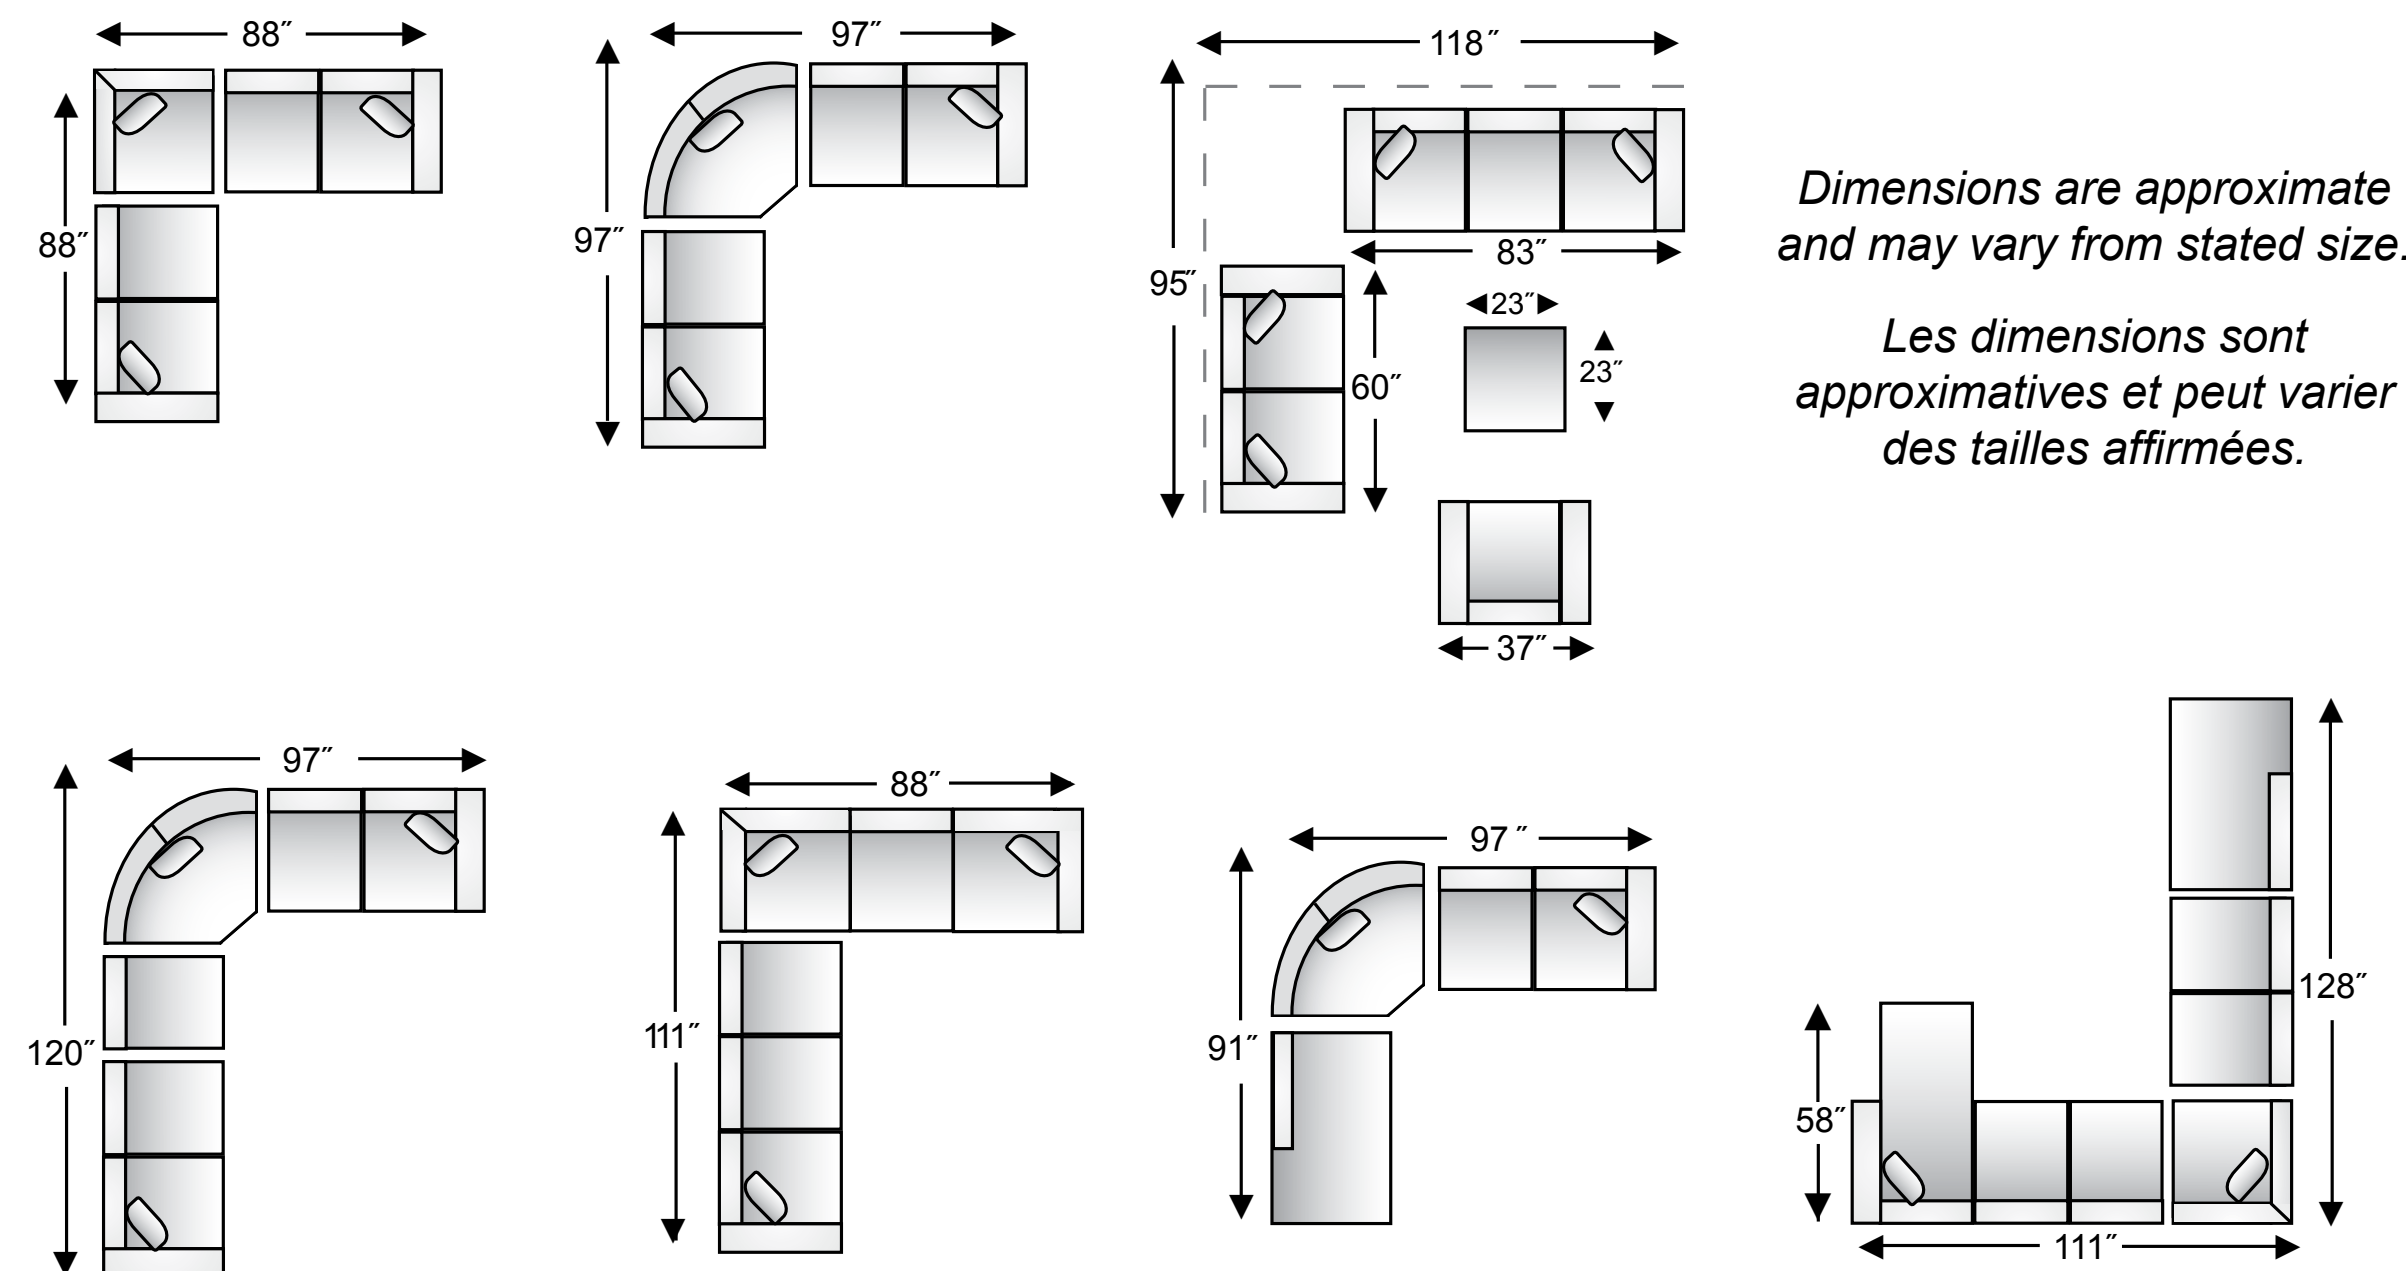

VARIABLES

BY trend-line

CUSTOMIZE YOUR SELECTION

SELECT YOUR
ARM DESIGN

7002

7003

7004

AVAILABLE PIECES (SKU'S) / PIÈCES DISPONIBLES

RECOMMENDED ROOM CONFIGURATIONS / CONFIGURATIONS RECOMMANDÉES

Dimensions are approximate and may vary from stated size.

Les dimensions sont approximatives et peut varier des tailles affirmées.

Crafted by Canadians