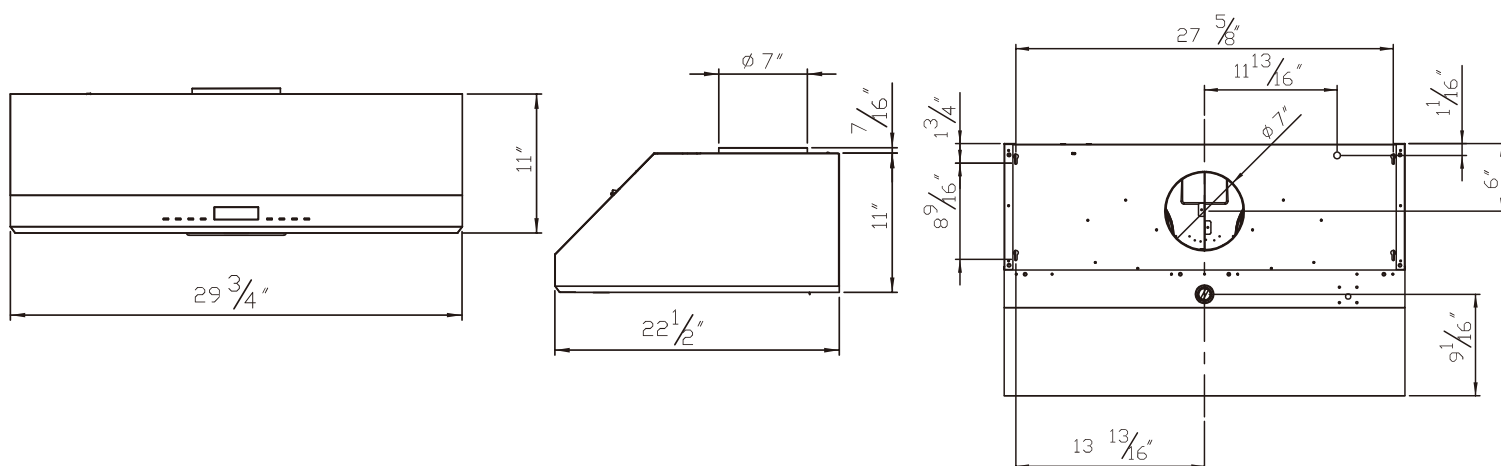

# TruSteam SC9830

SIZE	SC9830AS
Color	S / S
Lighting	LED 6W x2
Controls	ICON Touch® + LCD Display
Speed Level	5 speed + Turbo
Max. CFM	1200
Duct Spec	Vertical 7"
Max. Voltage	120V-60Hz
Max. consumption power	8.4A/920W
Weight ( lbs )	55.6
Measurement	29-3/4" x22-1/2" x 11"
ACT™	290/390 CFM
WiFi Connection	Google Home /Amazon Alexa

## ► 30"