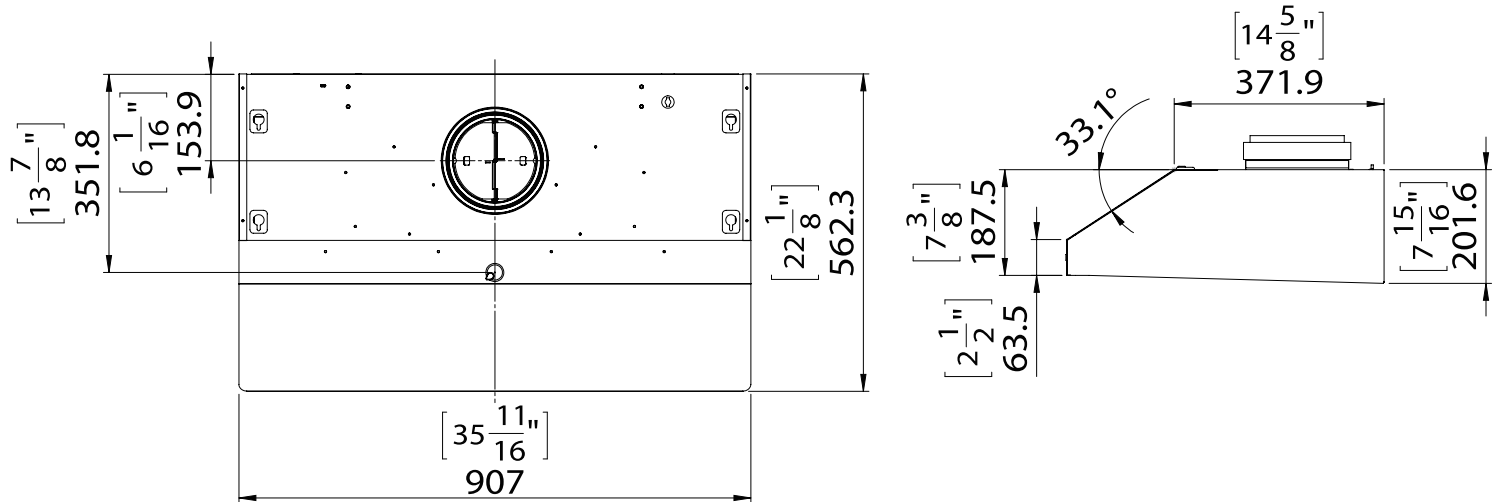

# TruSteam series SC8836BS

<b>SIZE</b>	<b>36"</b>
<b>Color</b>	S / S
<b>Lighting</b>	HD LED Strip Light 8W 2 Dual Level Lighting
<b>Controls</b>	High-Tech Touch Glass Control
<b>Speed Level</b>	6 Speed
<b>CFM ( Internal Blower )</b>	900 ( 6" duct ) - 1000 ( 7" duct )
<b>Duct Spec</b>	6" , 7"
<b>Vertical</b>	7" Round (7" to 6" Damper & 7" Damper include)
<b>Max. Voltage</b>	120V-60Hz
<b>Max. consumption power</b>	10A / 1200W
<b>Weight ( lbs )</b>	42.11
<b>Measurement</b>	36" x 23" x 8"

## ► 36"