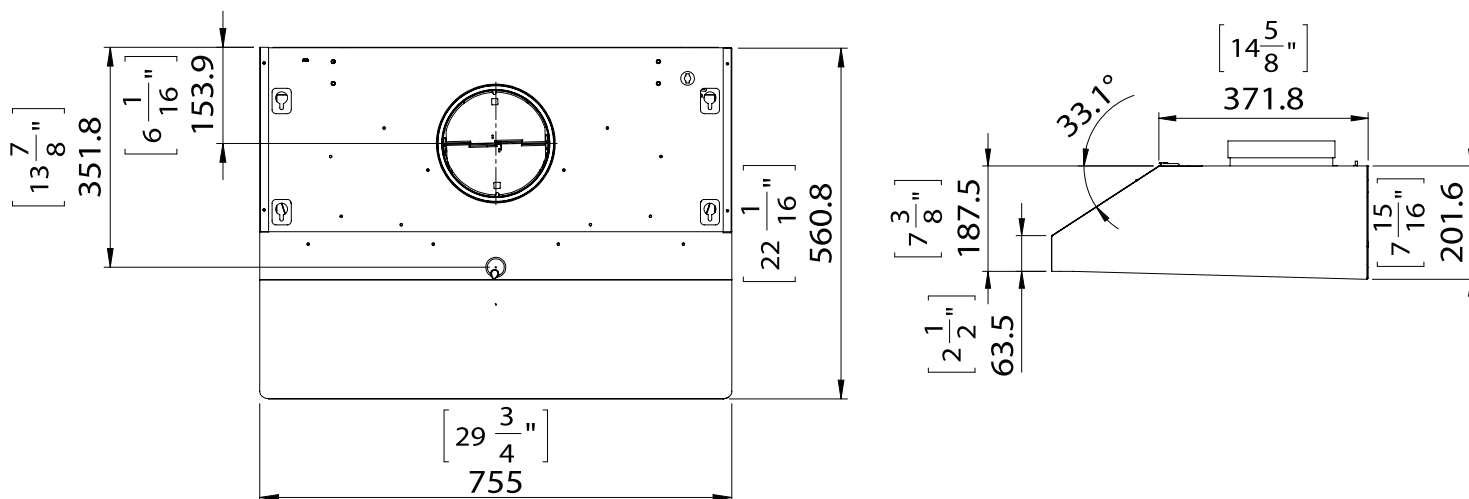

TruSteam series SC8830BS

SIZE	30"
Color	S / S
Lighting	HD LED Strip Light 8W 2 Dual Level Lighting
Controls	High-Tech Touch Glass Control
Speed Level	6 Speed
CFM (Internal Blower)	900 (6" duct) - 1000 (7" duct)
Duct Spec	6" , 7"
Vertical	7" Round (7" to 6" Damper & 7" Damper include)
Max. Voltage	120V-60Hz
Max. consumption power	10A / 1200W
Weight (lbs)	38.14
Measurement	30" x 23" x 8"

▶ 30"

特色

130°C 超高溫全自動蒸氣洗
歐式時尚無接縫外型
深罩式內凹設計底座
量身訂做傾斜式改良風箱
延遲關機功能

Features

130°C (266°F) High-Temperature Auto Steam Cleaning
Sophisticated Design
Deep concave bottom design for improved capture
High-Capacity Housing Design
Delay-Off