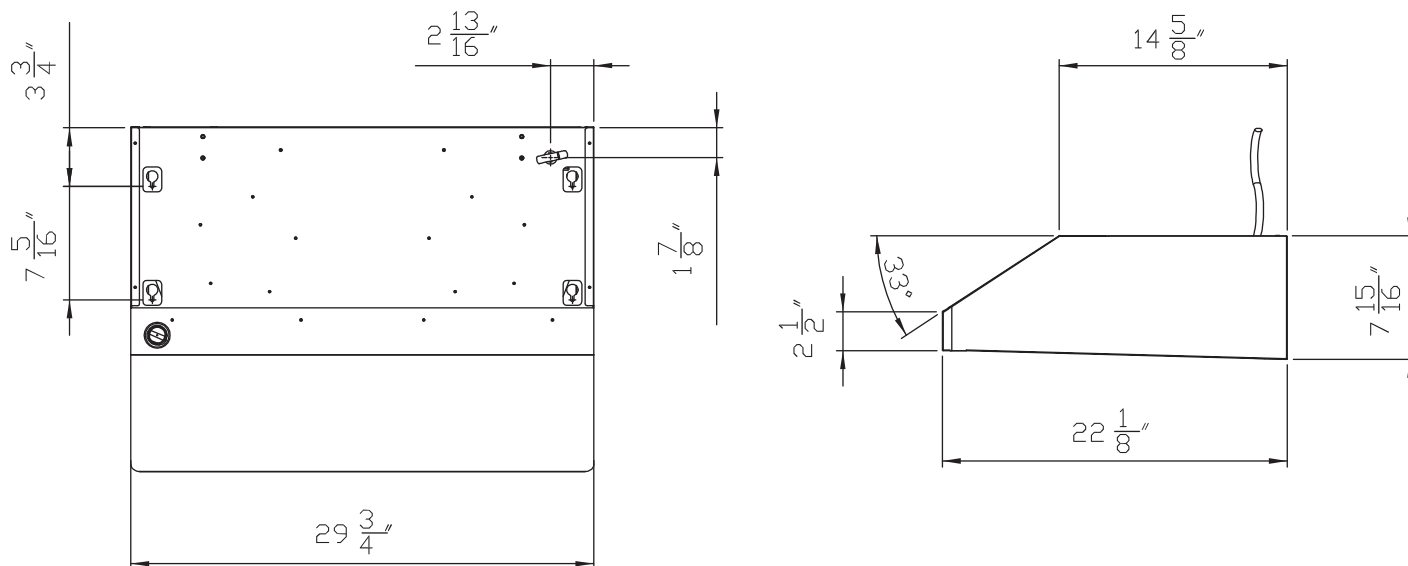

TruSteam series SC8830BRS

SIZE	30"
Color	S / S
Lighting	LED 6W x 2 2 Dual Level Lighting
Controls	High-Tech Touch Glass Control
Speed Level	6 Speed
Max.CFM	1000
Duct Spec	Horizontal 3-1/4" x 10"
Max. Voltage	120V-60Hz
Max. consumption power	8.4A / 920W
Weight (lbs)	38.14
Measurement	29-3/4" x 22-1/8" x 7-15/16"

► 30"

特色

130°C 超高溫全自動蒸氣洗
歐式時尚無接縫外型
深罩式內凹設計底座
量身訂做傾斜式改良風箱
延遲關機功能

Features

130°C (266°F) High-Temperature Auto Steam Cleaning
Sophisticated Design
Deep concave bottom design for improved capture
High-Capacity Housing Design
Delay-Off