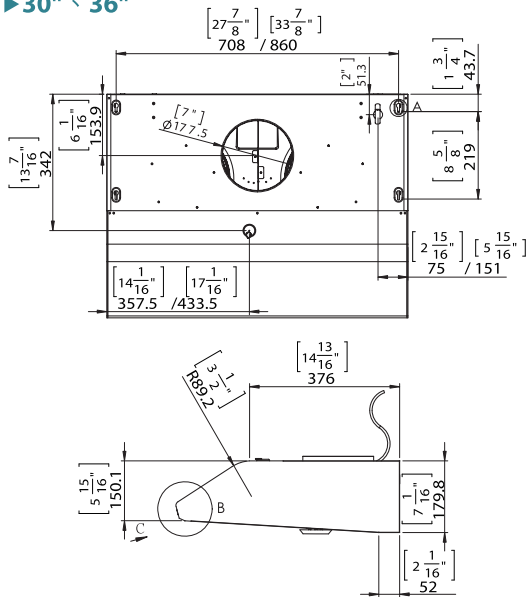

TruSteam series SC81(BS)

SIZE	30"	36"
Color	S / S	
Lighting	LED Strip 5 W 2 Dual Level Lighting	
Controls	Touch Control	
Speed Level	3 Speed	
CFM (Internal Blower)	900	
Duct Spec	Vertical 7" Round (7" to 6" Damper included)	
Max. Voltage	120V-60Hz	
Max. consumption power	10A / 1200W	
Weight (lbs)	33.66	36.86
Measurement	30" x 22" x 7"	36" x 22" x 7"

► 30"、36"

特色

130°C 超高溫全自動蒸氣洗
深罩式內凹設計底座
延遲關機功能

選購配件

蒸氣洗專用導流板

Features

130°C (266°F) High-Temperature Auto Steam Cleaning
Deep concave bottom design for improved capture
Delay-Off

Optional Accessories