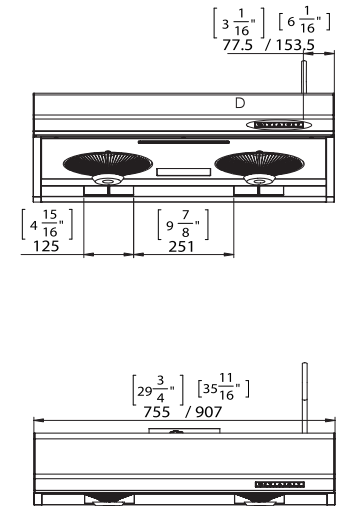

TruSteam series SC81(BS)

SIZE	30"	36"
Color	S / S	
Lighting	LED Strip 5 W 2 Dual Level Lighting	
Controls	Touch Control	
Speed Level	3 Speed	
CFM (Internal Blower)	900	
Duct Spec	Vertical 7" Round (7" to 6" Damper included)	
Max. Voltage	120V-60Hz	
Max. consumption power	10A / 1200W	
Weight (lbs)	33.66	36.86
Measurement	30" x 22" x 7"	36" x 22" x 7"

► 30"、36"

特色

130°C 超高溫全自動蒸氣洗
深罩式內凹設計底座
延遲關機功能

選購配件

蒸氣洗專用導流板

Features

130°C (266°F) High-Temperature Auto Steam Cleaning
Deep concave bottom design for improved capture
Delay-Off

Optional Accessories