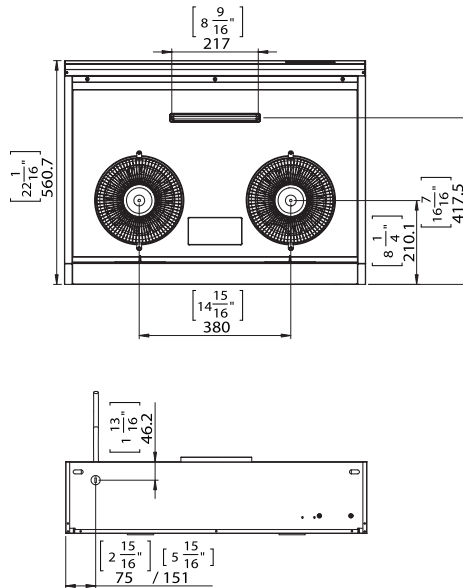

TruSteam series SC81(BS)

SIZE	30"	36"
Color	S / S	
Lighting	LED Strip 5 W 2 Dual Level Lighting	
Controls	Touch Control	
Speed Level	3 Speed	
CFM (Internal Blower)	900	
Duct Spec	Vertical 7" Round (7" to 6" Damper included)	
Max. Voltage	120V-60Hz	
Max. consumption power	10A / 1200W	
Weight (lbs)	33.66	36.86
Measurement	30" x 22" x 7"	36" x 22" x 7"

► 30"、36"

特色

130°C 超高溫全自動蒸氣洗
深罩式內凹設計底座
延遲關機功能

選購配件

蒸氣洗專用導流板

Features

130°C (266°F) High-Temperature Auto Steam Cleaning
Deep concave bottom design for improved capture
Delay-Off

Optional Accessories