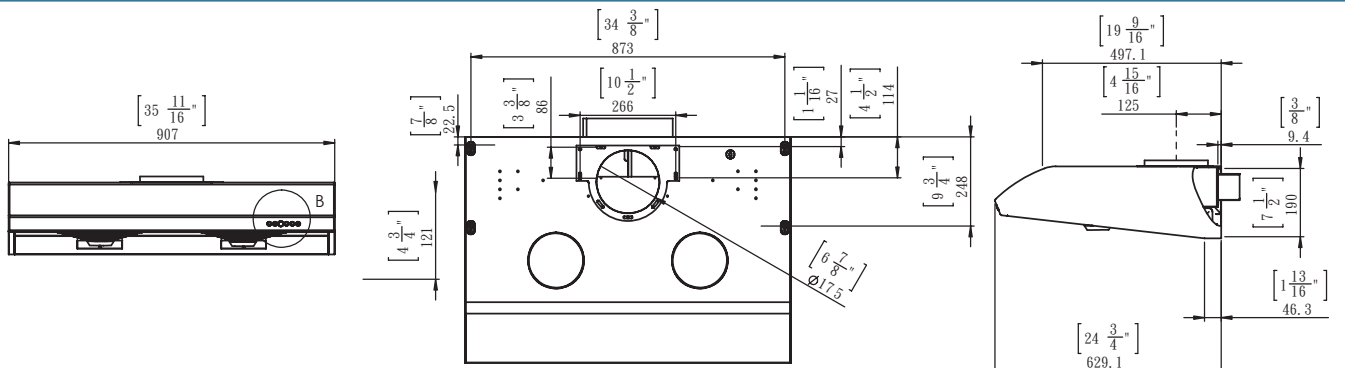

Power series

PW23(BS)

SIZE	30"	36"
Color	S/S	
Lighting	LED 8W X 1	
Controls	Touch control	
Speed Level	6 speed	
CFM(Internal Blower)	800	
Duct Spec	7"	
Vertical	7" Round	
Max Voltage	120V-60Hz	
Max. consumption power	2A / 214W	
Weight(lbs)	34.1	36.2
Measurement (WxDxH)	29-3/4" x 24-13/16" x 7-7/8"	35-3/4" x 24-13/16" x 7-7/8"

▶ 30"

▶ 36"

特色

強大瞬間吸力
獨家隱藏式不鏽鋼油杯
延遲關機功能

Features

Powerful air flow
Internal stainless steel oil tray
Delay-off function

Life-time motor warranty

10 years parts