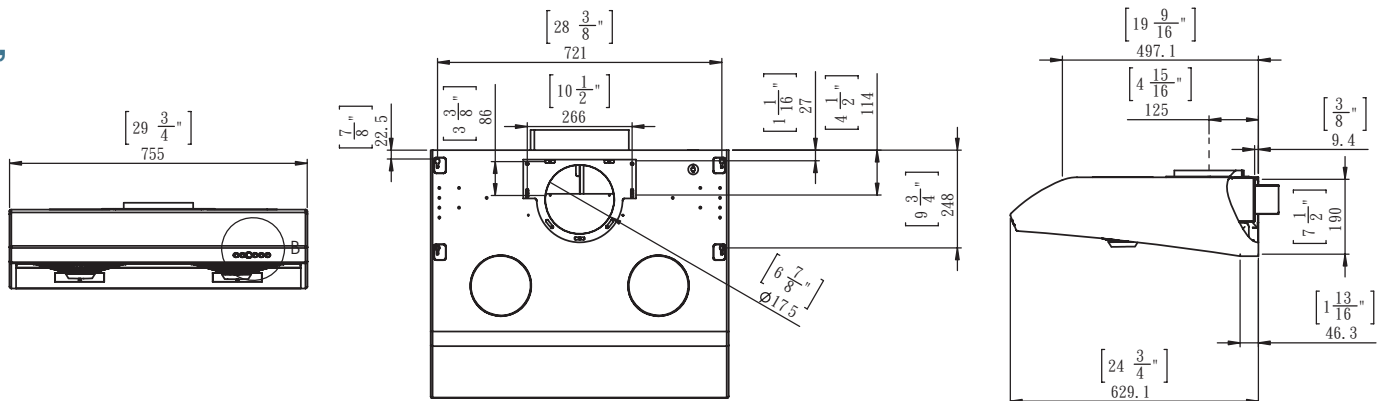

Power series

PW23(BS)

SIZE	30"	36"
Color	S/S	
Lighting	LED 8W X 1	
Controls	Touch control	
Speed Level	6 speed	
CFM(Internal Blower)	800	
Duct Spec	7"	
Vertical	7" Round	
Max Voltage	120V-60Hz	
Max. consumption power	2A / 214W	
Weight(lbs)	34.1	36.2
Measurement (WxDxH)	29-3/4" x 24-13/16" x 7-7/8"	35-3/4" x 24-13/16" x 7-7/8"

▶ 30"

▶ 36"

特色

強大瞬間吸力
獨家隱藏式不鏽鋼油杯
延遲關機功能

Features

Powerful air flow
Internal stainless steel oil tray
Delay-off function

Life-time motor warranty

10 years parts