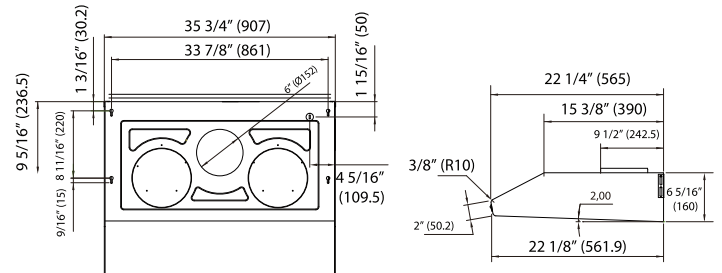

Economy series PR12

| SIZE | 30" | 36" |
|-------------------------|--|----------------|
| Color | S / S W | |
| Lighting | Bulb LED 40W x 1 | |
| Controls | Separate Left & Right, Hi-Lo Rocker Switch | |
| Speed Level | 2 Speed | |
| CFM (Internal Blower) | 550 | |
| Duct Spec | 6" | |
| Vertical | 6" Round | |
| Max. Voltage | 120V-60Hz | |
| Max. consumption power | 2.4A / 210W | |
| Weight (lbs) | 33.95 | 35.94 |
| Measurement | 30" x 22" x 8" | 36" x 22" x 8" |

▶ 30"

▶ 36"

Life-time motor warranty

10 years parts

Made in Taiwan