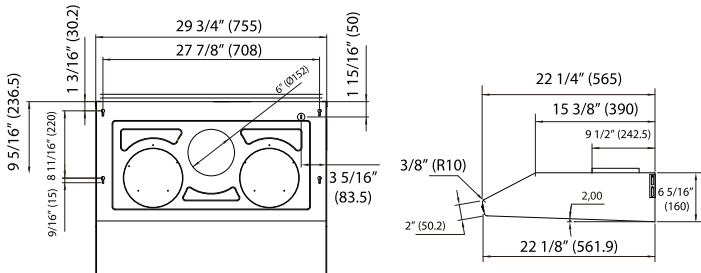

Economy series PR12

| SIZE | 30" | 36" |
|-------------------------|--|----------------|
| Color | S / S W | |
| Lighting | Bulb LED 40W x 1 | |
| Controls | Separate Left & Right, Hi-Lo Rocker Switch | |
| Speed Level | 2 Speed | |
| CFM (Internal Blower) | 550 | |
| Duct Spec | 6" | |
| Vertical | 6" Round | |
| Max. Voltage | 120V-60Hz | |
| Max. consumption power | 2.4A / 210W | |
| Weight (lbs) | 33.95 | 35.94 |
| Measurement | 30" x 22" x 8" | 36" x 22" x 8" |

▶ 30"

▶ 36"

Life-time motor warranty

10 years parts

Made in Taiwan