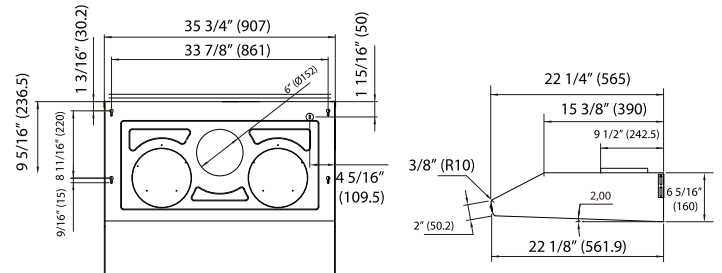

# Economy series PR12

SIZE	30"	36"
Color	S / S W	
Lighting	Bulb LED 40W x 1	
Controls	Separate Left & Right, Hi-Lo Rocker Switch	
Speed Level	2 Speed	
CFM ( Internal Blower )	550	
Duct Spec	6"	
Vertical	6" Round	
Max. Voltage	120V-60Hz	
Max. consumption power	2.4A / 210W	
Weight ( lbs )	33.95	35.94
Measurement	30" x 22" x 8"	36" x 22" x 8"

## ▶ 30"

## ▶ 36"

Life-time motor warranty

10 years parts

Made in Taiwan