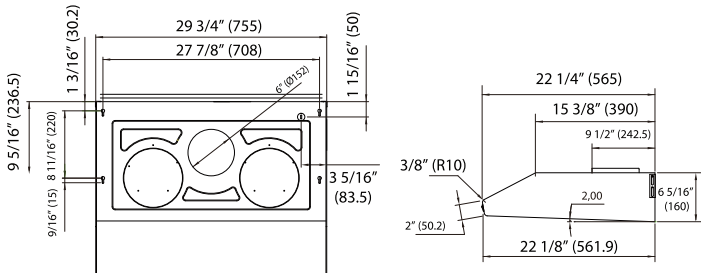

# Economy series PR12

SIZE	30"	36"
Color	S / S W	
Lighting	Bulb LED 40W x 1	
Controls	Separate Left & Right, Hi-Lo Rocker Switch	
Speed Level	2 Speed	
CFM ( Internal Blower )	550	
Duct Spec	6"	
Vertical	6" Round	
Max. Voltage	120V-60Hz	
Max. consumption power	2.4A / 210W	
Weight ( lbs )	33.95	35.94
Measurement	30" x 22" x 8"	36" x 22" x 8"

## ▶ 30"