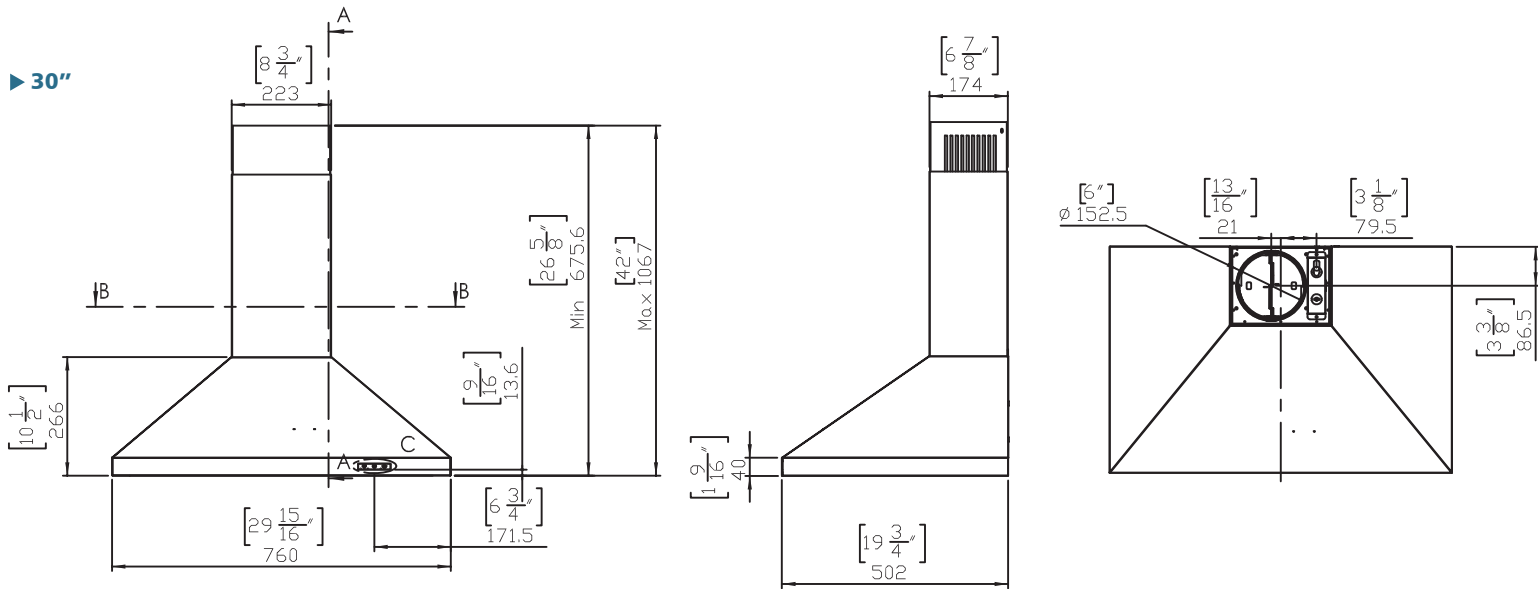

Euro Design Series

PR-98(AS)

SIZE	30"
Color	S / S
Lighting	5W LED strip
Controls	Electronical control
Speed Level	3 speeds
CFM (Internal Blower)	750
Duct Spec	6"
Vertical	6" Round Vertical
Max. Voltage	120V-60HZ
Max. consumption power	2.6A / 315W
Weight (lbs)	23.6
Measurement	29-15/16" x 19-3/4" x 26-5/8" ~ 42"