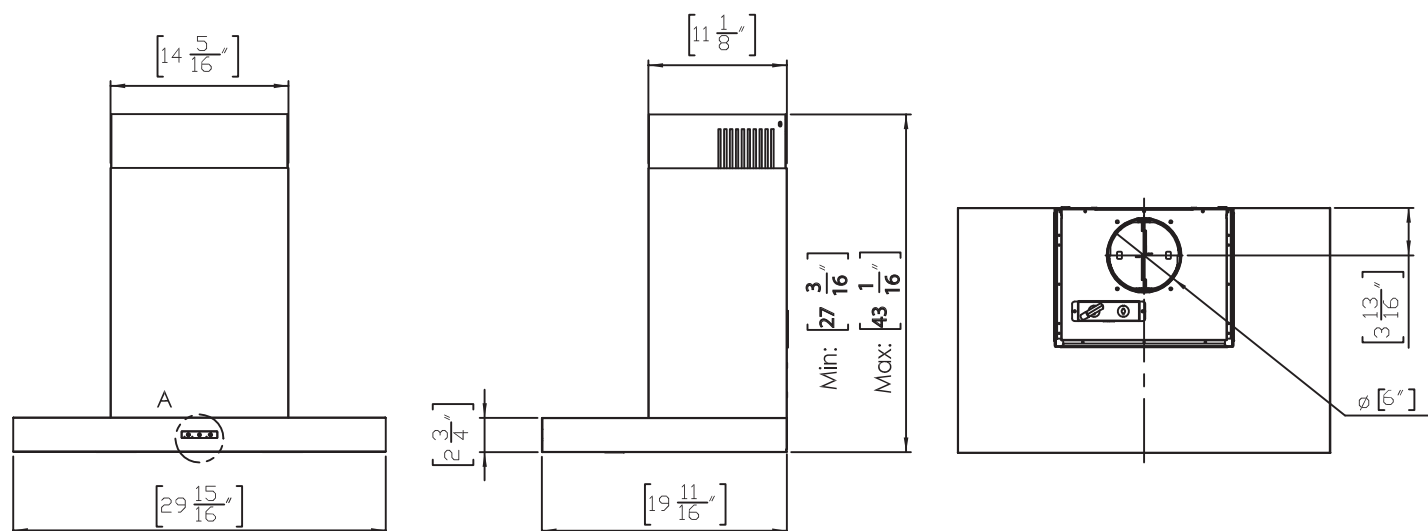

# Euro Design Series PR-9330(AS)

<b>SIZE</b>	<b>30"</b>
<b>Color</b>	S / S
<b>Lighting</b>	5W LED strip
<b>Controls</b>	Electronical control
<b>Speed Level</b>	3 speeds
<b>CFM ( Internal Blower )</b>	750
<b>Duct Spec</b>	6"
<b>Vertical</b>	6" Round Vertical
<b>Max. Voltage</b>	120V-60HZ
<b>Max. consumption power</b>	2.6A / 315W
<b>Weight ( lbs )</b>	32.0
<b>Measurement</b>	29-15/16" x 19-11/16" x 27-3/16" ~ 43-1/16"

▶ 30"