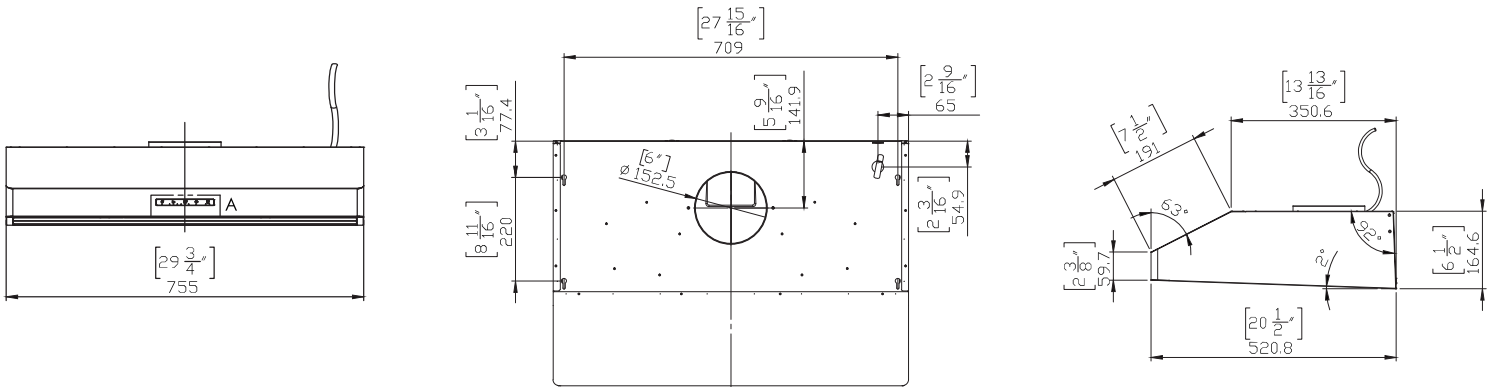

Economy series PR-68(AS)

SIZE	30"
Color	S / S
Lighting	LED 6W x 2
Controls	Touch Control
Speed Level	3 Speed
CFM (Internal Blower)	850
Duct Spec	6"
Vertical	6" Round
Max. Voltage	120V-60Hz
Max. consumption power	1.5A / 167W
Weight (lbs)	32.8
Measurement	29-3/4" x 20-1/2" x 6-1/2"

► 30"

特色

歐式時尚無接縫外型
獨家隱藏式油杯，絕不漏油
延遲開機功能

Features

Sophisticated Design
Internal Oil collector to prevent grease leaking
Delay-Off

Life-time motor warranty

10 years parts

Made in Taiwan