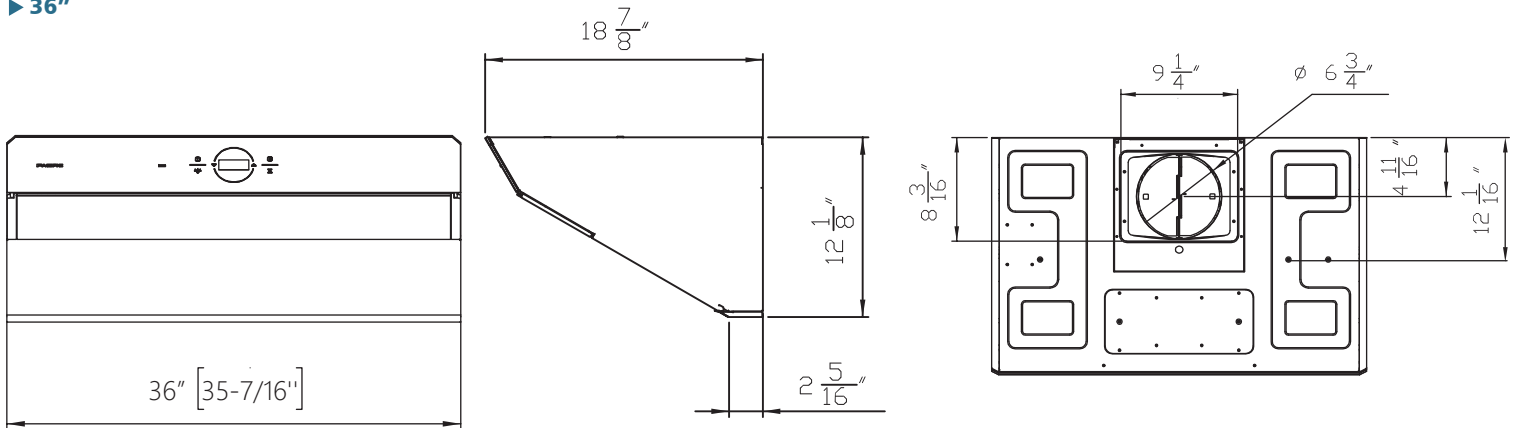

## PQ Series PQ6836

<b>Size</b>	PQ6836AB
<b>Color</b>	S/S
<b>Lighting</b>	LED Strip 9W x 1
<b>Controls</b>	Black Glass Touch control
<b>Speed Level</b>	4 speed
<b>Max. CFM</b>	1200
<b>Duct Spec</b>	Vertical 7"
<b>Max. Voltage</b>	120V-60Hz
<b>Max. consumption power</b>	4A / 340W
<b>Weight (lbs)</b>	59.4
<b>Measurement (WxDxH)</b>	35-7/16" x 18-7/8" x 12-1/8"
<b>ACT™</b>	290/390 CFM

▶ 36"