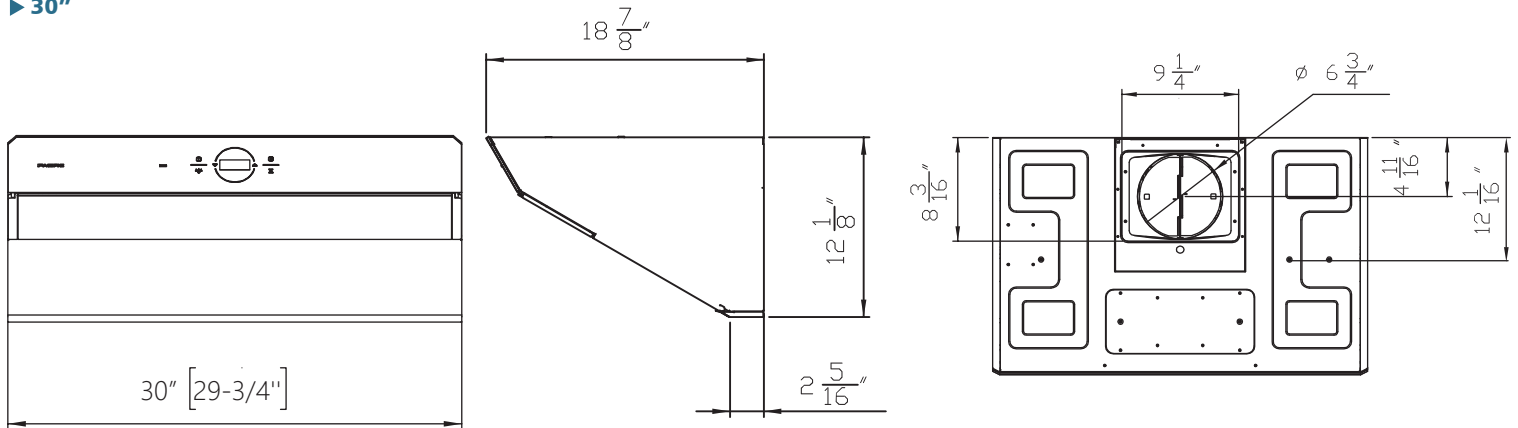

Size	PQ6830AB
Color	S/S
Lighting	LED Strip 9W x 1
Controls	Black Glass Touch control
Speed Level	4 speed
Max. CFM	1200
Duct Spec	Vertical 7"
Max. Voltage	120V-60Hz
Max. consumption power	4A / 340W
Weight (lbs)	55.3
Measurement (WxDxH)	29-3/4" x 18-7/8" x 12-1/8"
ACT™	290/390 CFM

▶ 30"