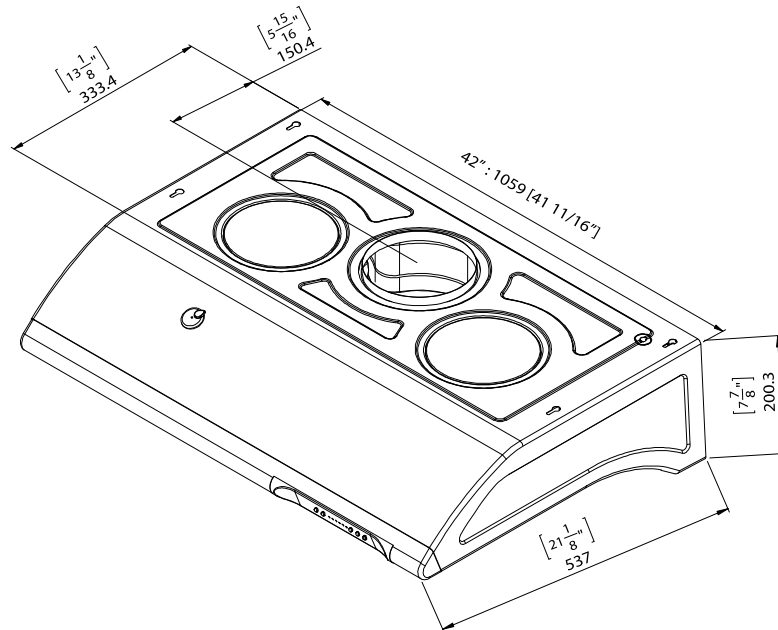

Auto Clean series AC33

SIZE	42"
Color	S / S
Lighting	LED 4W X 1
Controls	Metal Touch control, LED indicator
Speed Level	6 Speed
CFM (Internal Blower)	900
Duct Spec	6"
Vertical	6" Round
Max. Voltage	120V-60Hz
Max. consumption power	2.4A / 255W
Weight (lbs)	46.3
Measurement	42" x 23" x 8"

► 42"

特色

一鍵完成自動清洗功能 (38 秒程式)
三段式延遲關機功能

Features

One touch automatic internal cleaning function (in 38 seconds)
Three-stage delay-off

Life-time motor warranty

10 years parts

Made in Taiwan