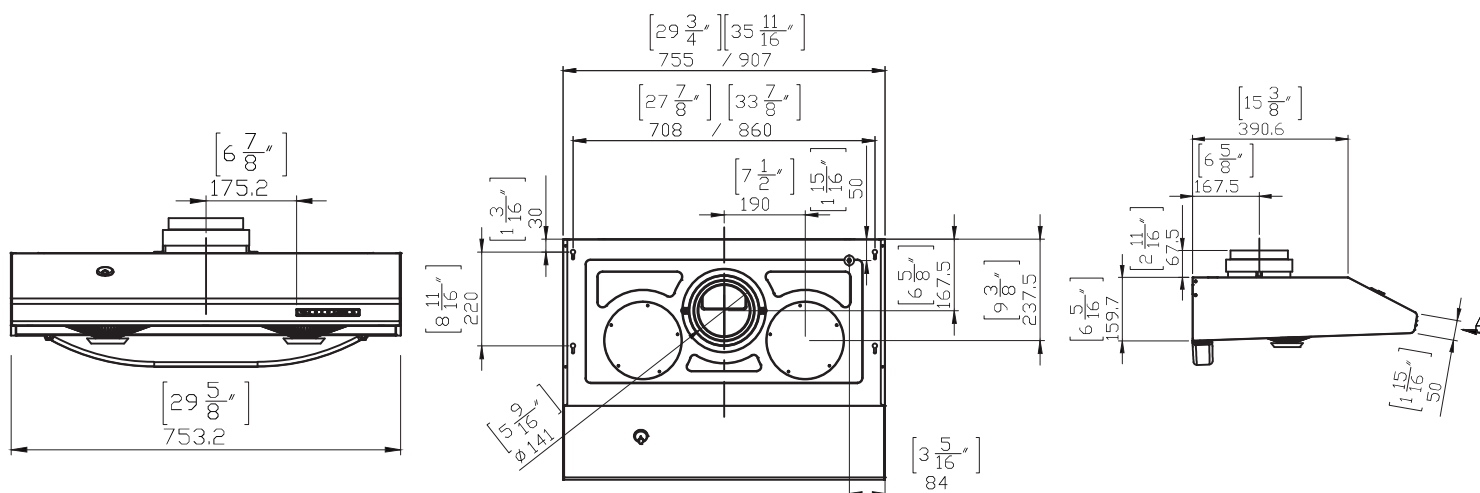

Auto Clean series

AC3000BS
AC3036BS

SIZE	30"	36"
Color	S/S	
Lighting	LED 4W X 1	
Controls	Metal Touch control, LED indicator	
Speed Level	2 speed	
CFM(Internal Blower)	900	
Duct Spec	6"	
Vertical	6"round	
Max Voltage	120V-60Hz	
Max. consumption power	1.6A / 191W	
Weight(lbs)	34	37
Measurement (WxDxH)	29-5/8" x 22" x 6-5/16"	35-11/16" x 22" x 6-5/16"