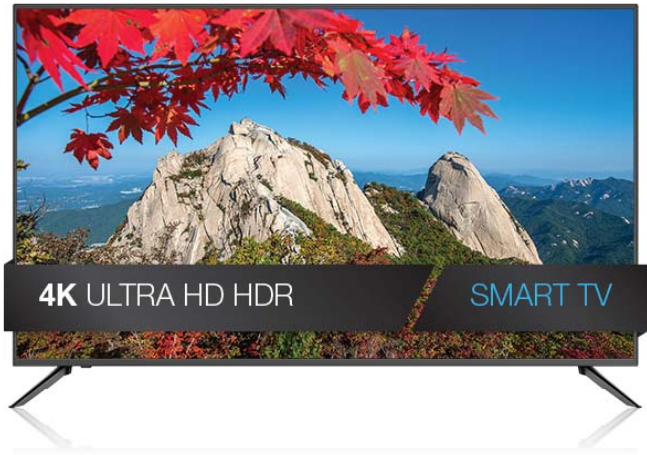

Model Number

LT-43MA877

Experience amazing 4K Ultra HD HDR picture quality with JVC 43" Smart TV. Its 2160p resolution and 120Hz effective refresh rate provide brilliant picture quality and smooth motion for optimal viewing experience. Easily find and watch more of your favorite content with JVC Smart TV.

Display Specifications	
Screen Size	43" UHD (42.51" V)
Effective Refresh Rate	120 Hz
Aspect Ratio	Wide / Normal
Resolution	3840 x 2160
Backlight Module	Direct LED
Brightness (cd/m2)	250 (± 10%)
Viewing Angle (H/V, CR >=10)	160°/150°
Response Time (GTG)	8ms
Display Colors	1,07B
Connections	
Tuner Built-in	ATSC/NTSC/Clear QAM
Antenna Input	1
HDMI 2.0 with HDCP 2.2	3 (2 CEC & 1 ARC)
YPbPr	1
AV In	1
Optical	1
Headphone Output	1
USB 2.0	1
Audio	
Preset Modes	Standard • Music • Movie • Sports • Custom
Treble/Bass Adjustable	Yes
Audio Output Power	2 x 10W
Power	
Power Supply	100-240V 50Hz/60Hz
Power Typical / Max / Standby	72W / 80W / ≤ 0.5 W