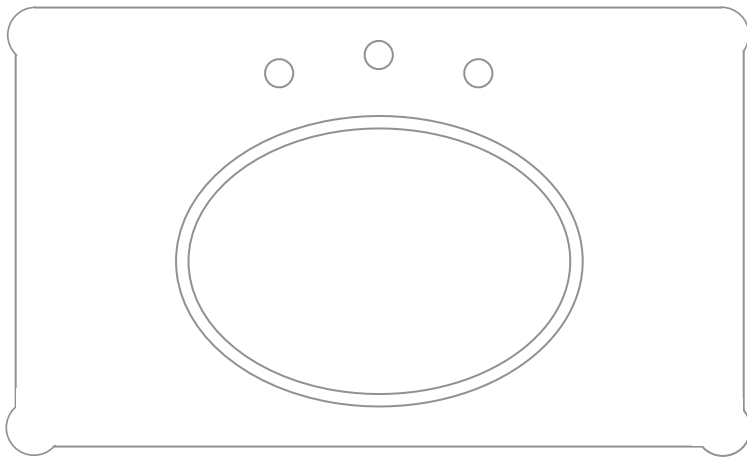

Firenze Washstand with splash panels

- Size: 100W x 60D x 83H, backsplash 20H cm
- Custom sizes available.
- Available in chrome, nickel or brass. Other finishes by request.
- Download drawings with or without splash panels.

100cm

600cm