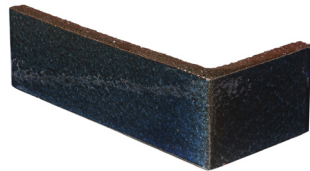

COLOUR: BONE

BALINEUM

COLOUR: HUSK

BALINEUM

COLOUR: SHALE

BALINEUM

COLOUR: TAR

BALINEUM

COLOUR: MOSS

BALINEUM

COLOUR: LICHEN

BALINEUM

COLOUR: RUST

BALINEUM

COLOUR: STORM

BALINEUM

COLOUR: ZINC

BALINEUM

BRICK

14.5mm

CORNER

14.5mm

100mm

215mm

SIZES
Sizes are nominal.
Allowable variance 1.5%

BALINEUM

PATTERNS

BALINEUM

PATTERNS

BALINEUM

CORNERS
STAGGERED

CORNERS
STACKED