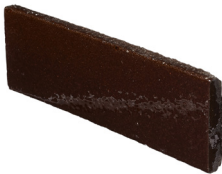

LICHEN

RUST

STORM

ZINC

GLAZE COLOURS

BALINEUM

COLOUR: CHALK

BALINEUM

COLOUR: BONE

BALINEUM

COLOUR: HUSK

BALINEUM

COLOUR: SHALE

BALINEUM

COLOUR: TAR

BALINEUM

COLOUR: MOSS

BALINEUM

COLOUR: LICHEN

BALINEUM

COLOUR: RUST

BALINEUM

COLOUR: STORM

BALINEUM

COLOUR: ZINC

BALINEUM

BRICK

14.5mm

CORNER

14.5mm

100mm

215mm