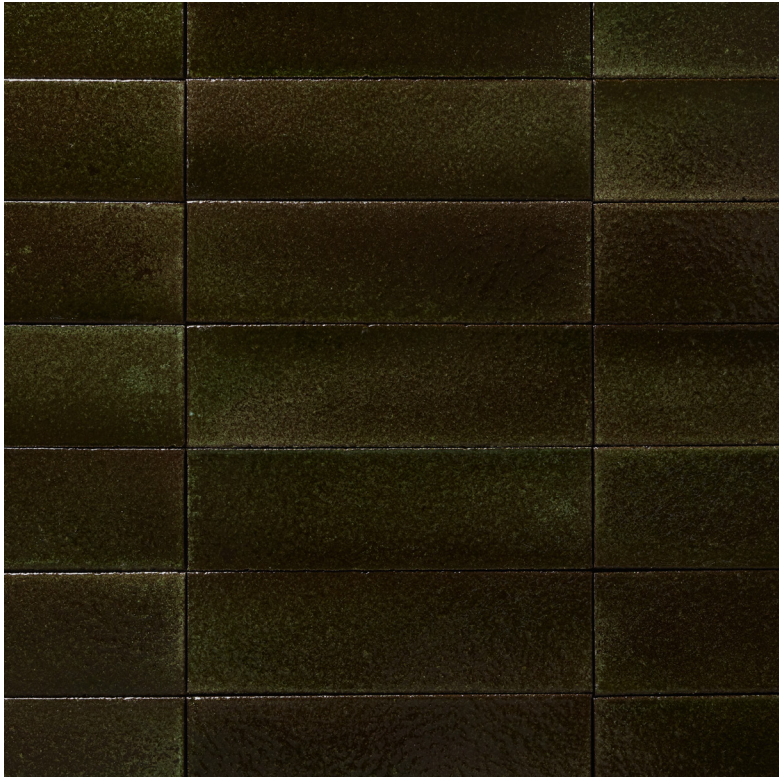

Ideal for residential projects, including interior and exterior floors, fireplaces and walls. Tiles are available in two formats - a rectangle brick slip and an external corner piece. The corner piece can be used for external corners on walls, fireplaces, bench tops, and stair risers. The brick slips can be laid in a number of traditional brick bond patterns, using grout lines from 3-10 mm depending on the pattern format. Due to the intricacy of the production, these bricks are suitable only for smaller-scale commercial projects under 150sqm.

LICHEN

RUST

STORM

ZINC

GLAZE COLOURS

BALINEUM

COLOUR: CHALK

BALINEUM

COLOUR: BONE

BALINEUM

COLOUR: HUSK

BALINEUM

COLOUR: SHALE

BALINEUM

COLOUR: TAR

BALINEUM

COLOUR: MOSS

BALINEUM

COLOUR: LICHEN

BALINEUM

COLOUR: RUST

BALINEUM

COLOUR: STORM

BALINEUM