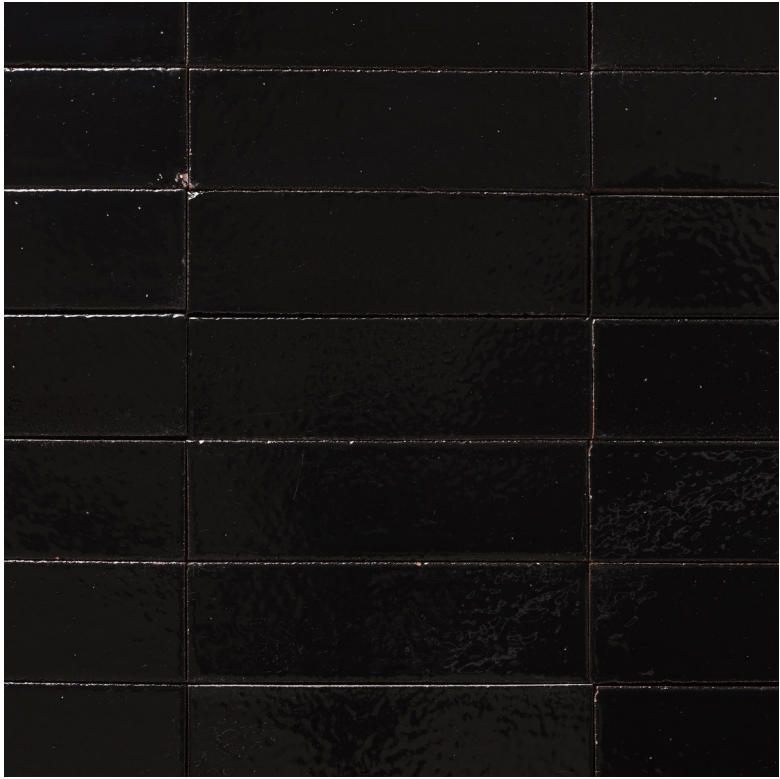

Ideal for residential projects, including interior and exterior floors, fireplaces and walls. Tiles are available in two formats - a rectangle brick slip and an external corner piece. The corner piece can be used for external corners on walls, fireplaces, bench tops, and stair risers. The brick slips can be laid in a number of traditional brick bond patterns, using grout lines from 3-10 mm depending on the pattern format. Due to the intricacy of the production, these bricks are suitable only for smaller-scale commercial projects under 150sqm.

LICHEN

RUST

STORM

ZINC

GLAZE COLOURS

BALINEUM

COLOUR: CHALK

BALINEUM

COLOUR: BONE

BALINEUM

COLOUR: HUSK

BALINEUM

COLOUR: SHALE

BALINEUM

COLOUR: TAR

BALINEUM

COLOUR: MOSS

BALINEUM

COLOUR: LICHEN

BALINEUM

COLOUR: RUST

BALINEUM

COLOUR: STORM

BALINEUM