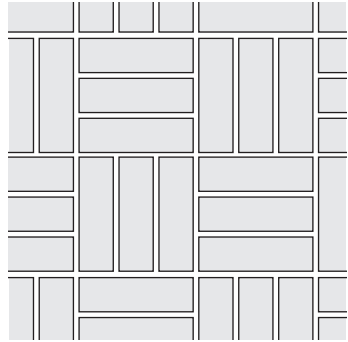

COLOUR: ZINC

BALINEUM

BRICK

14.5mm

CORNER

14.5mm

100mm

215mm

SIZES
Sizes are nominal.
Allowable variance 1.5%

BALINEUM

PATTERNS

BALINEUM

PATTERNS

BALINEUM

CORNERS
STAGGERED

CORNERS
STACKED