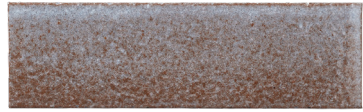

COMMERCIAL FLOORS

BALINEUM

CHALK

BONE

HUSK

SHALE

TAR

MOSS

LICHEN

RUST

STORM

ZINC

GLAZE COLOURS

BALINEUM

COLOUR: CHALK

BALINEUM

COLOUR: BONE

BALINEUM

COLOUR: HUSK

BALINEUM

COLOUR: SHALE

BALINEUM

COLOUR: TAR

BALINEUM