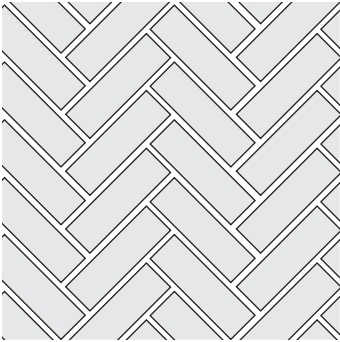

COLOUR: ZINC

BALINEUM

BRICK

14.5mm

CORNER

14.5mm

100mm

215mm

SIZES
Sizes are nominal.
Allowable variance 1.5%

BALINEUM

PATTERNS

BALINEUM

PATTERNS

BALINEUM

CORNERS
STAGGERED

CORNERS
STACKED