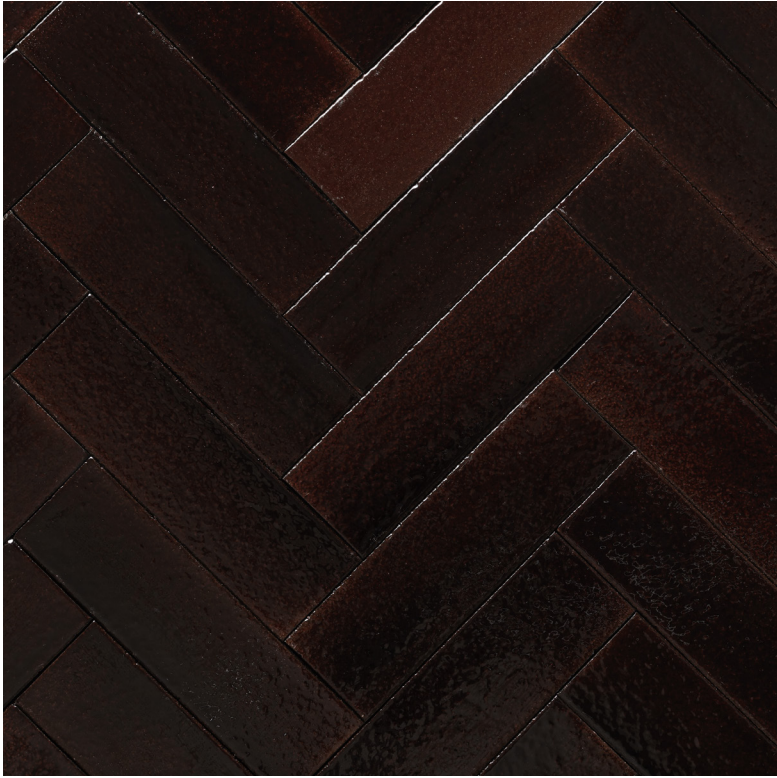

Ideal for residential projects, including interior and exterior floors, fireplaces and walls. Tiles are available in two formats - a rectangle brick slip and an external corner piece. The corner piece can be used for external corners on walls, fireplaces, bench tops, and stair risers. The brick slips can be laid in a number of traditional brick bond patterns, using grout lines from 3-10 mm depending on the pattern format. Due to the intricacy of the production, these bricks are suitable only for smaller-scale commercial projects under 150sqm.

COLOUR: BONE

BALINEUM

COLOUR: HUSK

BALINEUM

COLOUR: SHALE

BALINEUM

COLOUR: TAR

BALINEUM

COLOUR: MOSS

BALINEUM

COLOUR: LICHEN

BALINEUM

COLOUR: RUST

BALINEUM

COLOUR: STORM

BALINEUM