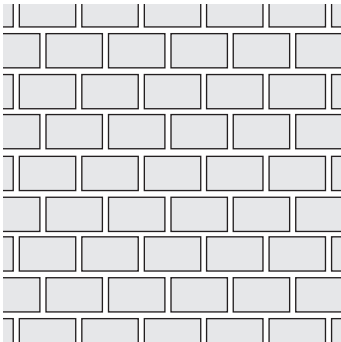

COLOUR: BONE

BALINEUM

COLOUR: HUSK

BALINEUM

COLOUR: SHALE

BALINEUM

COLOUR: TAR

BALINEUM

COLOUR: MOSS

BALINEUM

COLOUR: LICHEN

BALINEUM

COLOUR: RUST

BALINEUM

COLOUR: STORM

BALINEUM

COLOUR: ZINC

BALINEUM

BRICK

14.5mm

CORNER

14.5mm

100mm

215mm

SIZES
Sizes are nominal.
Allowable variance 1.5%

BALINEUM

PATTERNS

BALINEUM

PATTERNS

BALINEUM

CORNERS
STAGGERED

CORNERS
STACKED