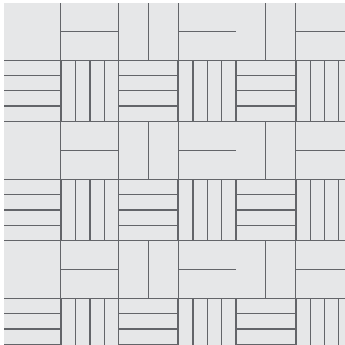

PLEASE NOTE: Alternative approaches may cause misalignment of grids by ~8mm

CORNERS

BALINEUM

MITRED CORNER
10cm Square (F01) - Pale Blue (224)

DEEP GROUT LINE CORNER
5cm Mosaic (F29) - Royal Blue (221), Red (251)

CORNERS

BALINEUM

30cm Square (F07), 10cm Triangle (F28)

5cm Mosaic (F29), 30cm Square (F07)

10cm Square (F01), 20cm Square (F04),
10 x 20cm (F03)

10cm Square (F01), 20cm Square (F04)

5 x 20cm (F02), 10 x 20cm (F03)

5 x 30cm (F05), Liner (F30)

PATTERN SUGGESTIONS

BALINEUM

BALINEUM