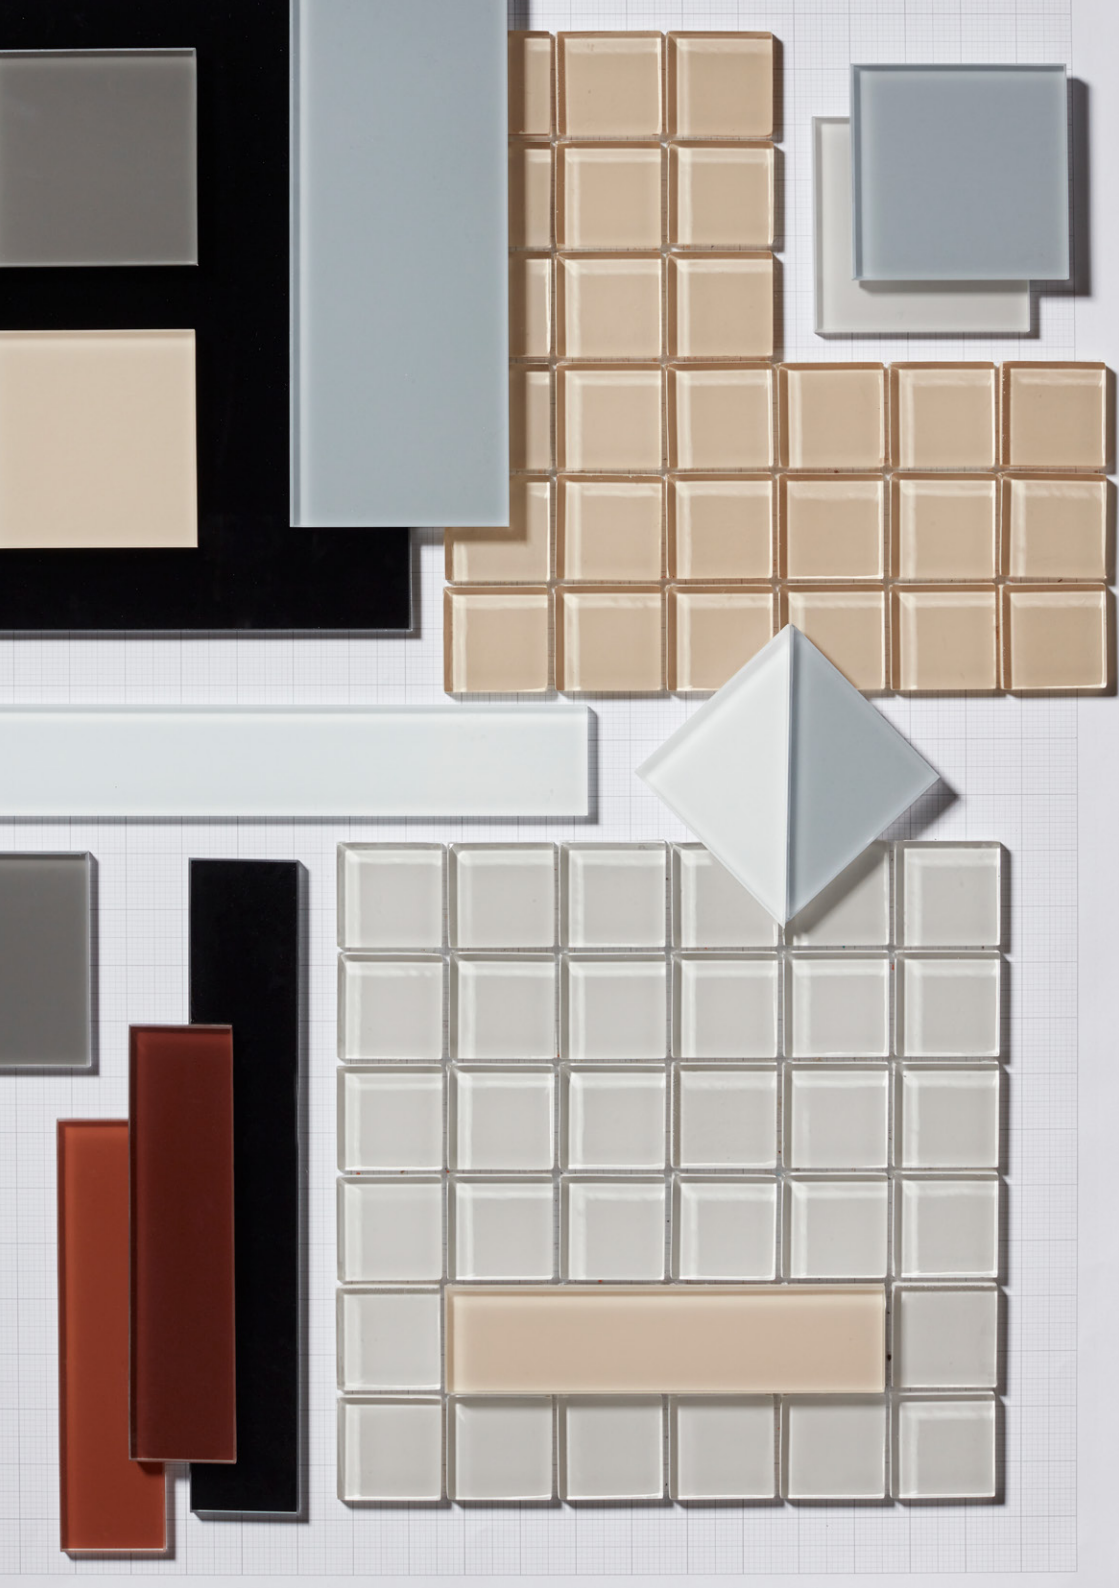

BALINEUM

DANCER: HARRY ALEXANDER

IMAGE CREDIT: WATER MONOPOLY LONDON SHOWROOM. PHOTOGRAPHER ALANA HOMEWOOD.
5CM MOSAIC (F29) CLOSS - PALE BLUE (B224)

CONTEMPORARY GLASS TILES

This thoroughly modern collection of glass tiles is characterised by the clean, crisp lines of a machine cut edge and the luminous way colour filters through the material. It's a look that was first inspired by two of David Hockney's California paintings from the 1960s—'A Bigger Splash' and 'Man in Shower in Beverly Hills'—with their colour palettes and architectural motifs serving as initial reference points. From there we became enthralled with the grid-like compositions of the modernist bathrooms of the 1980s and 1990s and the endless possibilities glass tiles could create.

There are 25 colours available to choose from, in both gloss and matte options. The colour is sprayed on one side to a uniform finish for consistency across batches. The translucency of the glass gives each piece a depth, which balances the flatness of shape and solidness of colour. Use one finish entirely or mix and match gloss and matte tiles to create subtle tonal variations.

INTERIOR ROOMS

FLOORS

FIREPLACE

KITCHEN SPLASHBACKS

BATHROOM WET-ROOM

OUTDOOR

SWIMMING POOLS

COMMERCIAL FLOORS

BALINEUM

10cm Square (F01)
Gloss or Matte

10cm Triangle (F28)
Gloss or Matte

20cm Square (F04)
Gloss or Matte

5 x 20cm (F02)
Gloss or Matte

10 x 20cm (F03)
Gloss or Matte

30cm Square (F07)
Gloss or Matte

5 x 30cm (F06)
Gloss or Matte