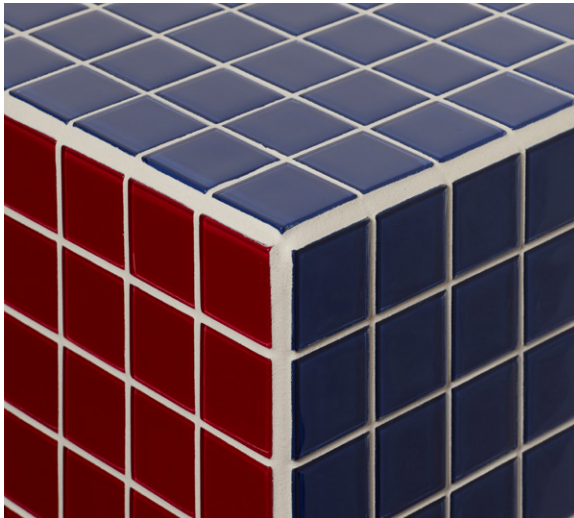

PLEASE NOTE: Alternative approaches may cause misalignment of grids by ~8mm

CORNERS

BALINEUM

MITRED CORNER
10cm Square (F01) - Pale Blue (224)

DEEP GROUT LINE CORNER
5cm Mosaic (F29) - Royal Blue (221), Red (251)