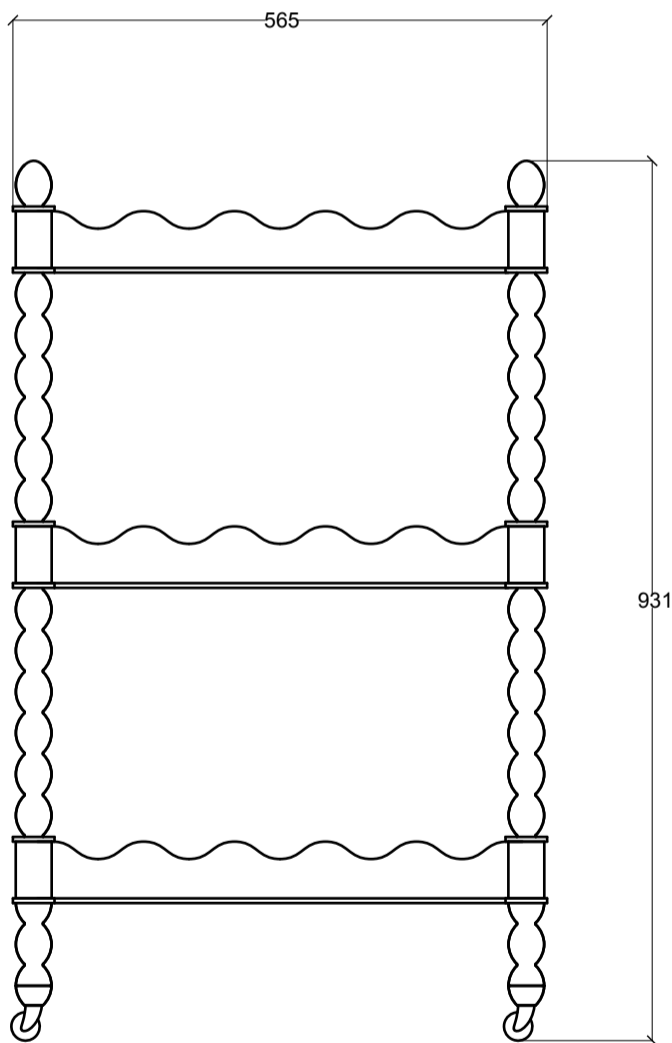

TOP ELEVATION

SIDE ELEVATION

FRONT ELEVATION

orders@balineum.co.uk
www.balineum.co.uk

The copyright for this drawing belongs to Balineum.

It must not be reproduced or distributed without prior written consent.

All dimensions are in mm unless otherwise stated.

Do not scale from this drawing.

Edwin Trolley V1

Client : Balineum

Project : Bobbin Variations

B Quote/Invoice N° :

B Internal PO :

3rd March 2018

SCALE N/A

PAGE 1 OF 1