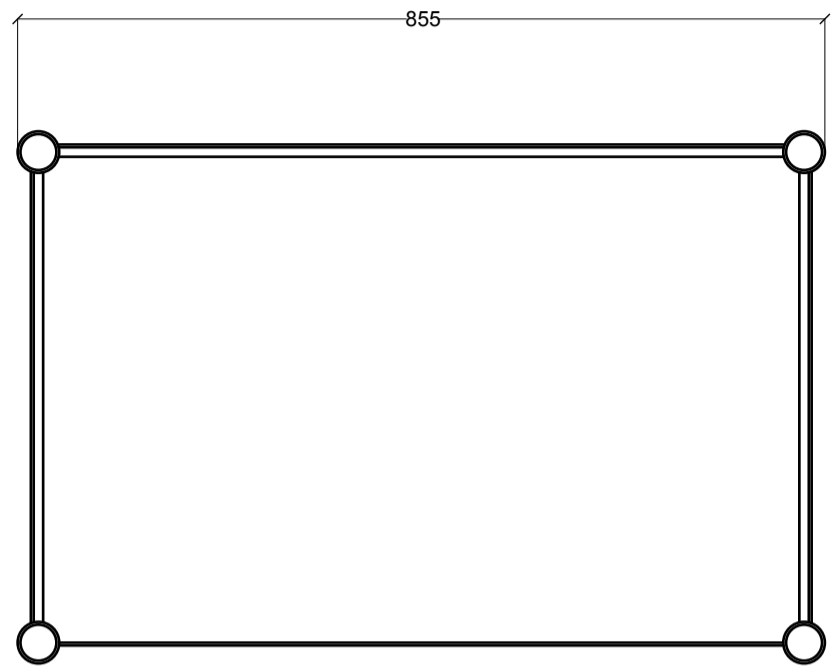

TOP ELEVATION

SIDE ELEVATION

FRONT ELEVATION

orders@balineum.co.uk
www.balineum.co.uk

The copyright for this drawing belongs to Balineum.

It must not be reproduced or distributed without prior written consent.

All dimensions are in mm unless otherwise stated.

Do not scale from this drawing.

Edwin Trolley V2

Client : Balineum

Project : Bobbin Variations

B Quote/Invoice N° :

B Internal PO :

3rd March 2018

SCALE N/A

PAGE 1 OF 1