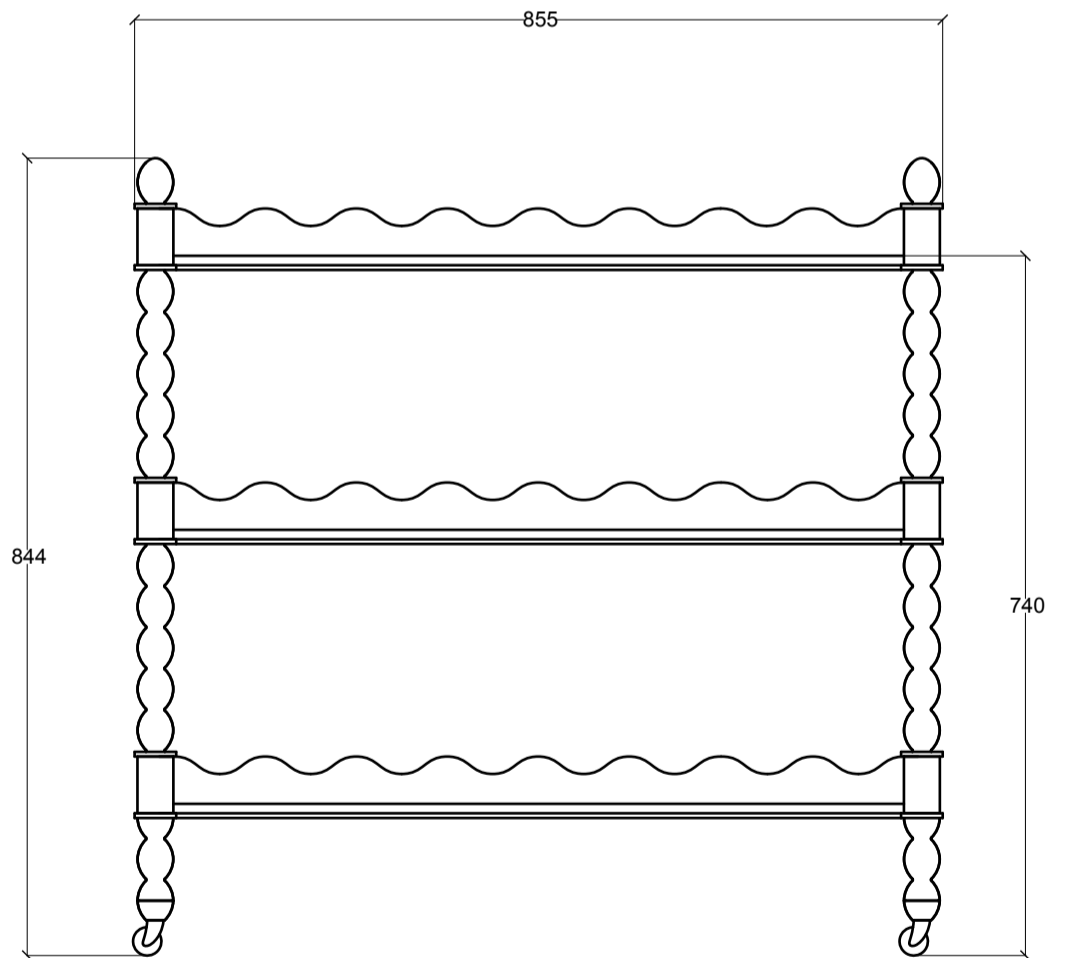

TOP ELEVATION

SIDE ELEVATION

FRONT ELEVATION

orders@balineum.co.uk
www.balineum.co.uk

The copyright for this drawing belongs to Balineum.

It must not be reproduced or distributed without prior written consent.

All dimensions are in mm unless otherwise stated.

Do not scale from this drawing.

Edwin Trolley V2

Client : Balineum

Project : Bobbin Variations

B Quote/Invoice N° :

B Internal PO :

3rd March 2018

SCALE N/A

PAGE 1 OF 1