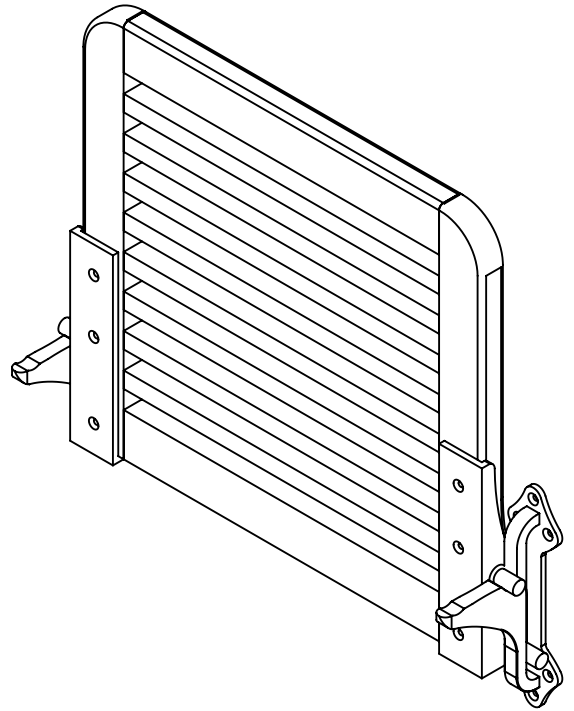

All dimensions are in mm unless otherwise stated.

Do not scale from this drawing.

Classic Shower seat - Open

05 December 2014

SCALE 1:5

PAGE 1 OF 2

- Handmade in Italy
- Available in a range of metal finishes