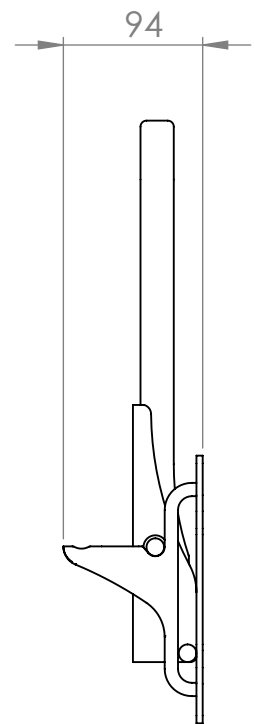

All dimensions are in mm unless otherwise stated.

Do not scale from this drawing.

Classic Shower seat - Open

05 December 2014

SCALE 1:5

PAGE 1 OF 2

- Handmade in Italy
- Available in a range of metal finishes

orders@balineum.co.uk
www.balineum.co.uk

The copyright for this drawing belongs to Balineum.

It must not be reproduced or distributed without prior written consent.

All dimensions are in mm unless otherwise stated.

Do not scale from this drawing.

Classic Shower Seat - Close

05 December 2014

SCALE 1:5

PAGE 2 OF 2