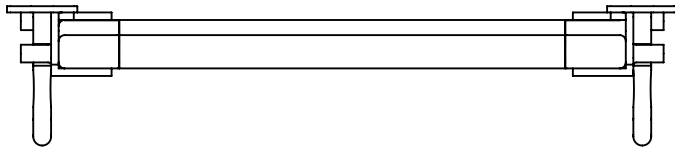

All dimensions are in mm unless otherwise stated.

Do not scale from this drawing.

Classic Shower seat - Open

05 December 2014

SCALE 1:5

PAGE 1 OF 2

- Handmade in Italy
- Available in a range of metal finishes