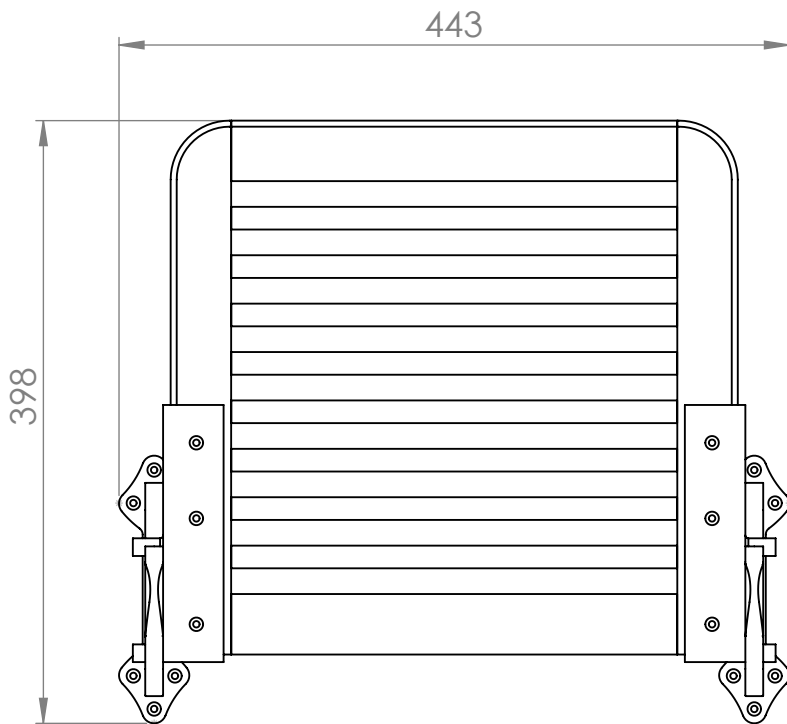

All dimensions are in mm unless otherwise stated.

Do not scale from this drawing.

Classic Shower seat - Open

05 December 2014

SCALE 1:5

PAGE 1 OF 2

- Handmade in Italy
- Available in a range of metal finishes