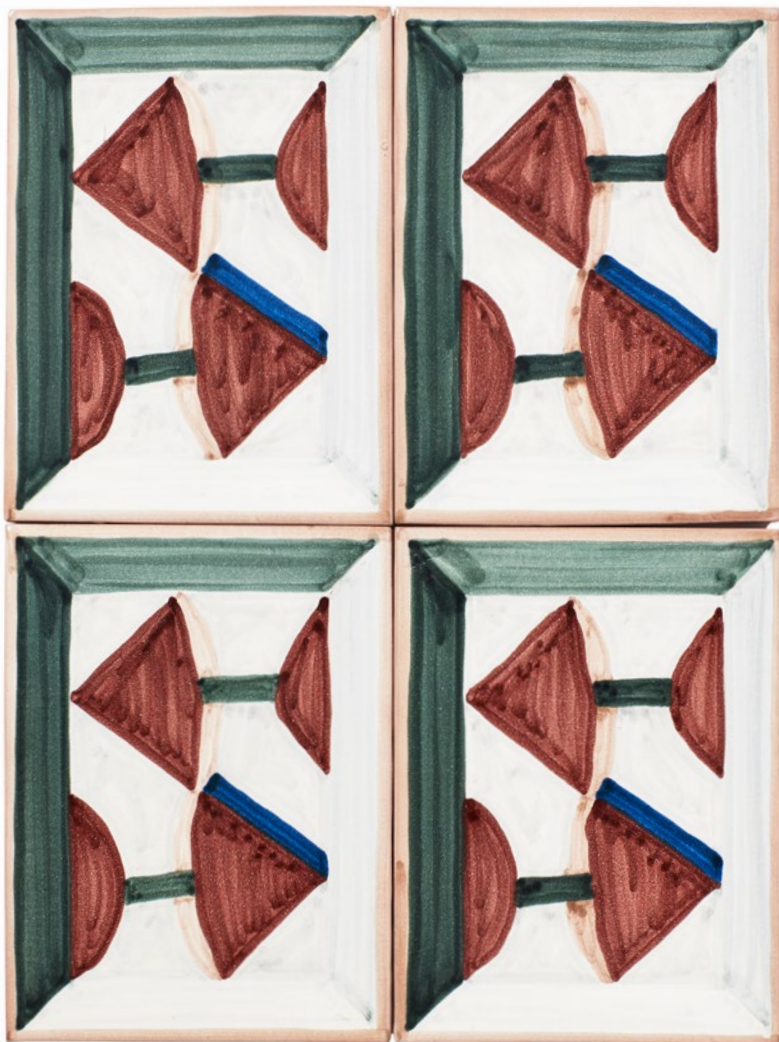

BALINEUM

WAYNE PATE - TILE COLLECTION 1

Made in collaboration with artist Wayne Pate, this collection translates a curated assortment of Pate's artwork onto decorative tiles. Compositions are steeped in tradition—Pate finds inspiration in architecture and the classical elements of decoration—but the self-described alchemist reconfigures fragments in contemporary ways. Designs include painterly geometrics and curvaceous silhouettes of flora and objects. Each piece is hand painted on terracotta by artisans in Italy, capturing Pate's light hand and imaginative vision.

The collection encompasses 3 abstract square designs, 5 rectangular vignettes and a tulip motif that has been expanded into a series of 12 squares. Use them on repeat as a decorative border, grouped together to create an artistic panel, or mixed in with our solid colour Series S tiles.

BALINEUM

WAYNE PATE - TILE COLLECTION I

7 of 22

PARIS ELEMENTAL I
Size: 15 x 15cm

BALINEUM

WAYNE PATE - TILE COLLECTION I

8 of 22

FLORA EXOTICA I
Size: 15 x 20cm

BALINEUM

WAYNE PATE - TILE COLLECTION I

9 of 22

FLORA EXOTICA II
Size: 15 x20cm

BALINEUM

WAYNE PATE - TILE COLLECTION I

10 of 22

FLORA EXOTICA III
Size: 15 x 20cm