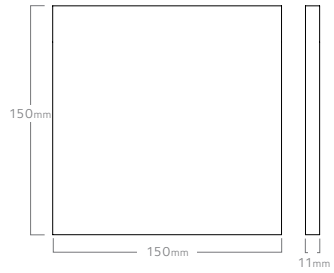

BALINEUM

WAYNE PATE - TILE COLLECTION I

11 of 22

FLORA EXOTICA IV
Size: 15 x 20cm

BALINEUM

FREE ASSOCIATION
Size: 15 x 20cm

BALINEUM

WAYNE PATE - TILE COLLECTION I

13 of 22

TULIP
Size: 15 x 15cm

BALINEUM

SQUARE 150 X 150

RECTANGLE 150 X 200

SIZES
Sizes are nominal.
Allowable variance 1.5%

BALINEUM

FINISHING EDGES