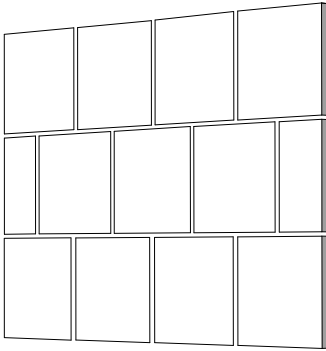

BALINEUM

WAYNE PATE - TILE COLLECTION I

11 of 22

FLORA EXOTICA IV
Size: 15 x 20cm

BALINEUM

FREE ASSOCIATION
Size: 15 x 20cm

BALINEUM

WAYNE PATE - TILE COLLECTION I

13 of 22

TULIP
Size: 15 x 15cm

BALINEUM

SQUARE 150 X 150

RECTANGLE 150 X 200

SIZES
Sizes are nominal.
Allowable variance 1.5%

BALINEUM

FINISHING EDGES