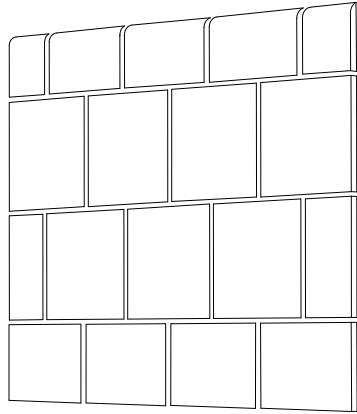

BULLNOSE TRIM
A bullnosed edge can be added to most field tiles upon request