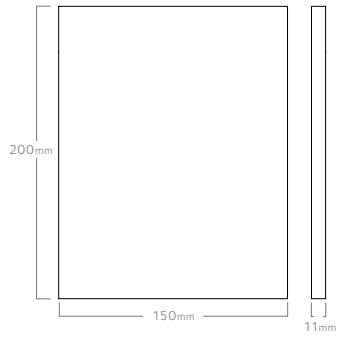

BALINEUM

WAYNE PATE - TILE COLLECTION I

11 of 22

FLORA EXOTICA IV
Size: 15 x 20cm

BALINEUM

FREE ASSOCIATION
Size: 15 x 20cm

BALINEUM

WAYNE PATE - TILE COLLECTION I

13 of 22

TULIP
Size: 15 x 15cm

BALINEUM

SQUARE 150 X 150

RECTANGLE 150 X 200

SIZES
Sizes are nominal.
Allowable variance 1.5%

BALINEUM

FINISHING EDGES