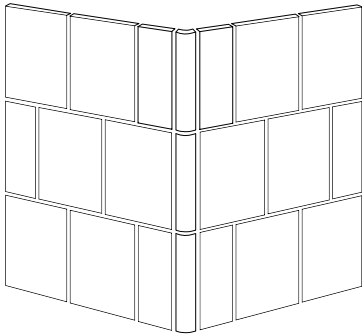

QUARTER ROUND

TILE TRIMS

BALINEUM