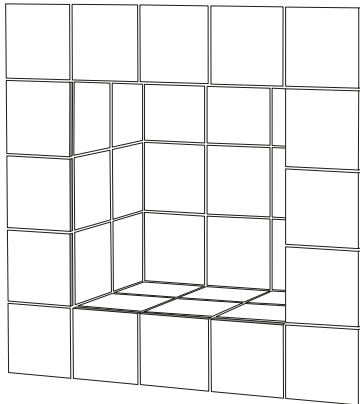

CREATING A NICHE

GLAZED EDGE