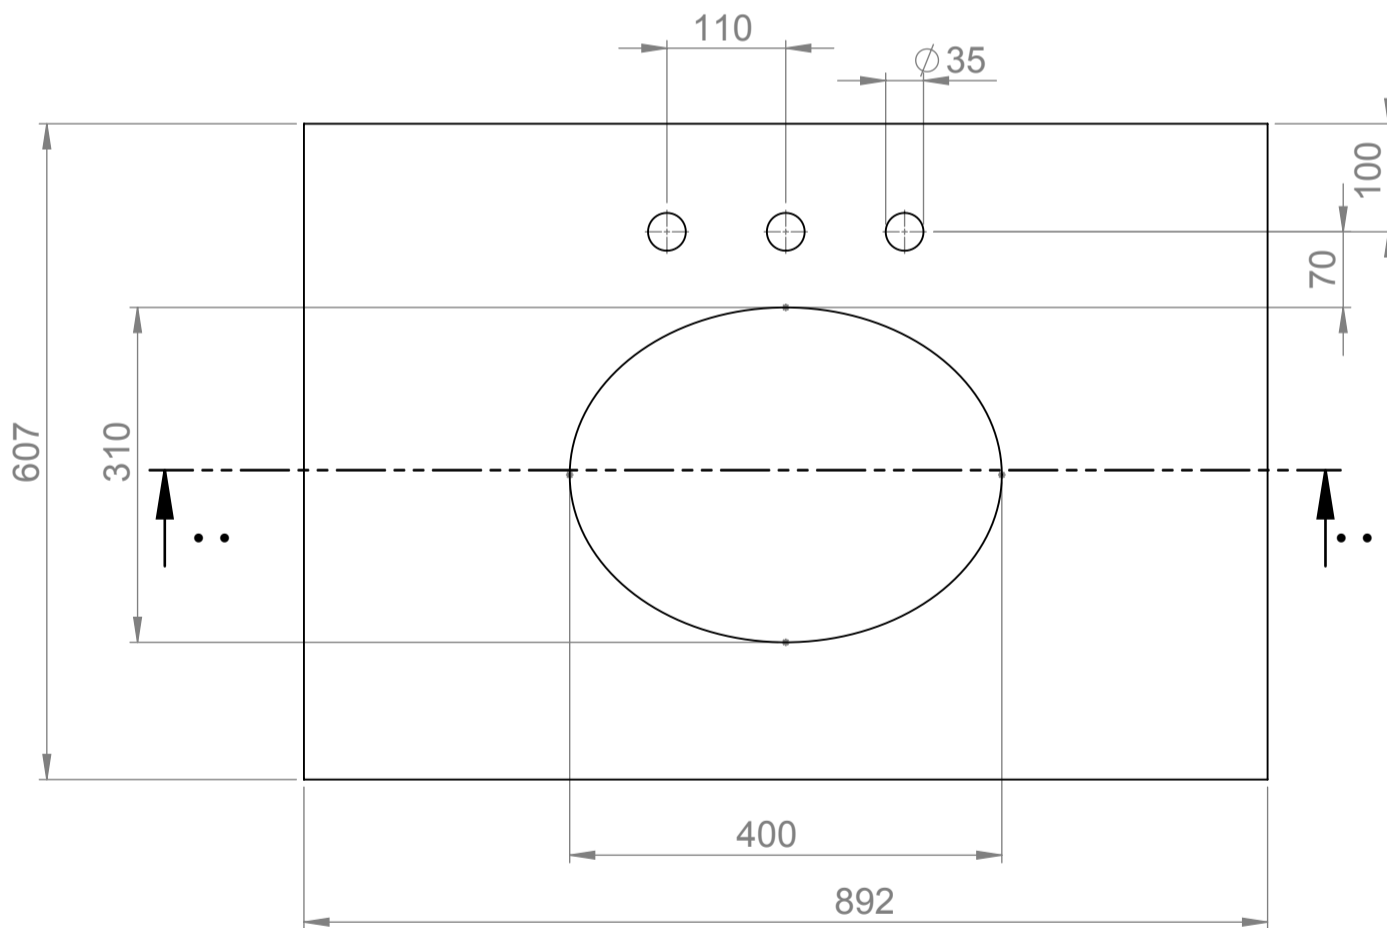

| | | | | |
|---|--|---------------------|-----------|-------------|
|  <p>orders@balineum.co.uk www.balineum.co.uk</p> | <p>The copyright for this drawing belongs to Balineum.</p> <p>It must not be reproduced or distributed without prior written consent.</p> <p>All dimensions are in mm unless otherwise stated Do not scale from this drawing</p> | Marble Top - Single | | |
| | | 01.07.2020 | SCALE 1:7 | PAGE 1 OF 3 |