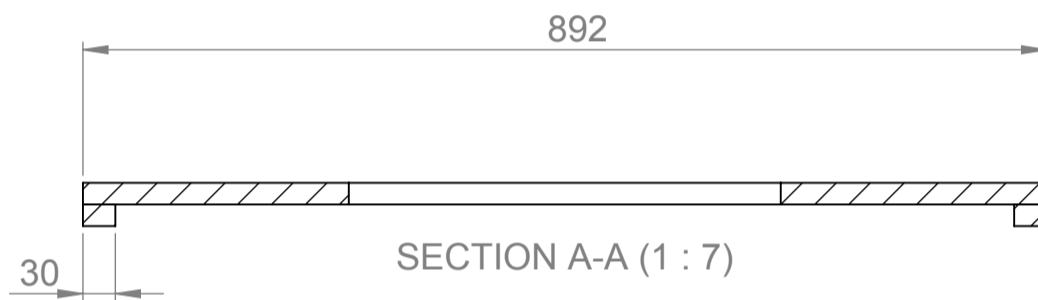

Designed to partner with our standard single washstands.
 Available in two stones only: Calacatta (white with grey veining) or Grigio (grey/black stone with white/grey veining)
 Marbles will vary by batch. Photos are indicative only.
 Only available in sizes shown. For further customisation, clients should work with their own stone suppliers or we can introduce you to our stone contacts.

| | | | | |
|---|--|---------------------|-----------|-------------|
|  <p>orders@balineum.co.uk www.balineum.co.uk</p> | <p>The copyright for this drawing belongs to Balineum.</p> <p>It must not be reproduced or distributed without prior written consent.</p> <p>All dimensions are in mm unless otherwise stated Do not scale from this drawing</p> | Marble Top - Single | | |
| | | 01.07.2020 | SCALE 1:7 | PAGE 1 OF 3 |