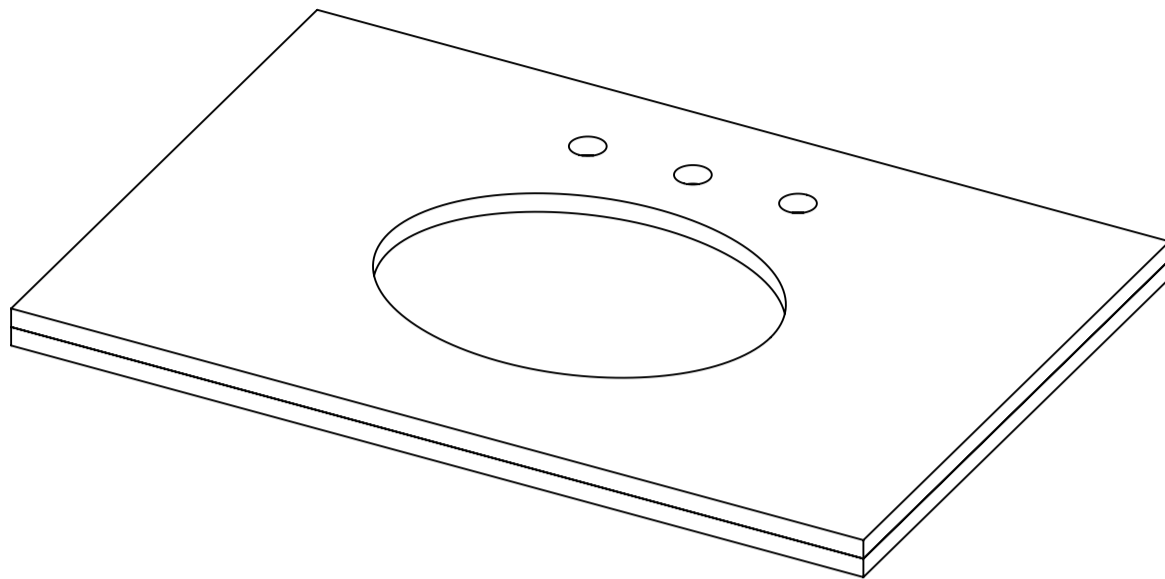

Designed to partner with our standard single washstands.
 Available in two stones only: Calacatta (white with grey veining) or Grigio (grey/black stone with white/grey veining)
 Marbles will vary by batch. Photos are indicative only.
 Only available in sizes shown. For further customisation, clients should work with their own stone suppliers or we can introduce you to our stone contacts.

| | | | | |
|---|--|---------------------|-----------|-------------|
|  <p>orders@balineum.co.uk www.balineum.co.uk</p> | <p>The copyright for this drawing belongs to Balineum.</p> <p>It must not be reproduced or distributed without prior written consent.</p> <p>All dimensions are in mm unless otherwise stated Do not scale from this drawing</p> | Marble Top - Single | | |
| | | 01.07.2020 | SCALE 1:7 | PAGE 1 OF 3 |