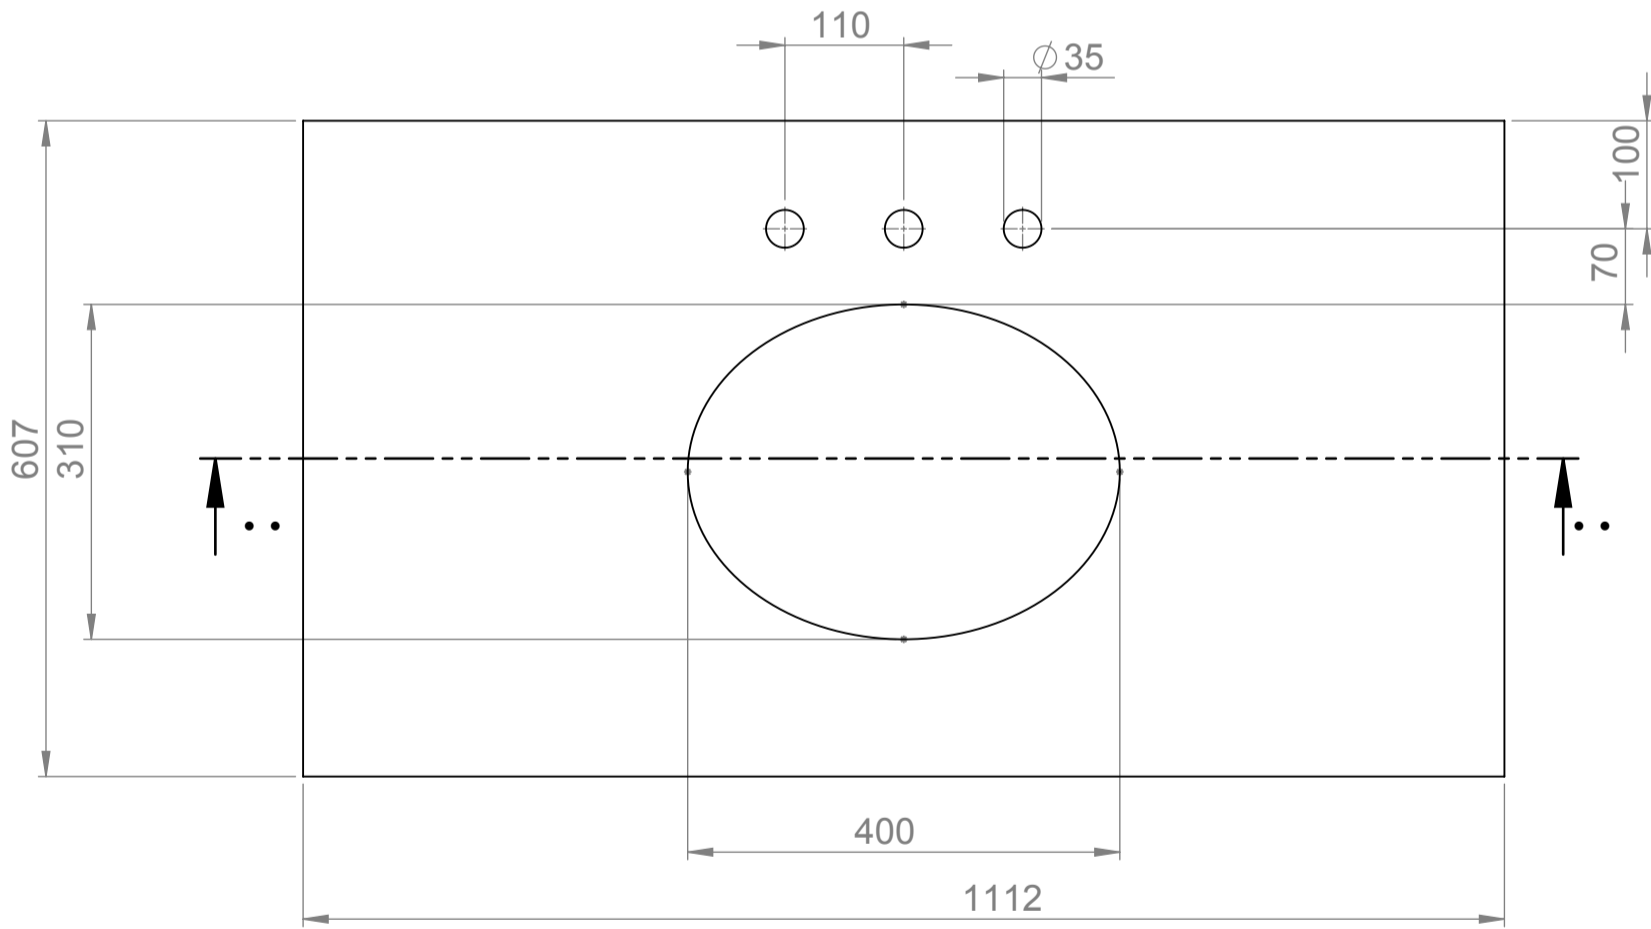

BALINEUM

orders@balineum.co.uk
www.balineum.co.uk

The copyright for this drawing belongs to Balineum.

It must not be reproduced or distributed without prior written consent.

All dimensions are in mm unless otherwise stated
Do not scale from this drawing

Marble Top - ExtraWide Single

01.07.2020

SCALE 1:7

PAGE 2 OF 3