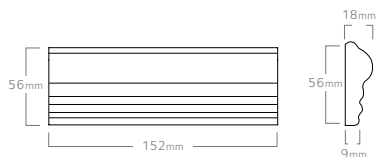

---

BALINEUM

S3 LINER 126

S2 HALF SQUARE 126

S9 SQUARE 126

STANDARD SIZES - BASE TILES

Sizes are nominal.  
Allowable variance 1.5%

BALINEUM

S7 HALF-ROUND 126

S14 PENCIL QUADRANT

S18 SQUARE DADO

S19 SQUARE DADO FRAME CORNER

S20 OGEE DADO

S21 OGEE DADO EXTERNAL CORNER

#### SUGGESTED TRIMS

See our Hanley Tile Collection catalogue for the full range of trims and alternate tile sizes.

BALINEUM

GLAZED EDGE

ROUNDED EDGE

PENCIL QUADRANT

PENCIL QUADRANT

TILE TRIMS – EXTERNAL CORNERS