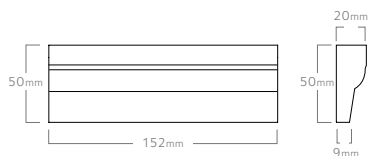

SUGGESTED TRIMS

See our Hanley Tile Collection catalogue for the full range of trims and alternate tile sizes.

BALINEUM