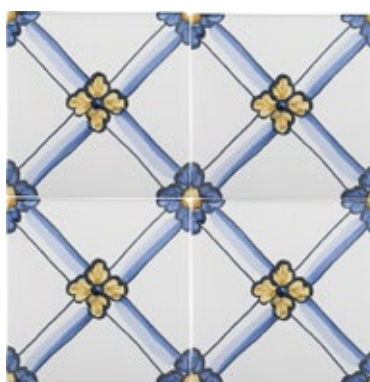

Standard size(s): 10 X 10, 13 x 13, 15 x 15 cm
Custom colours and sizes available

BALINEUM

TIZIANA

Standard size(s): 20 x 20 cm
Custom colours and sizes available

BALINEUM

TONET

Standard size(s): 20 X 20 cm
Custom colours and sizes available

BALINEUM

SERIES 'S' HANDPAINTED TILES
163 of 202

TRELIS

TRELIS

TRELIS – EDGE

Standard size(s): 13 x 13, 15 x 15 cm
Custom colours and sizes available

BALINEUM

TRIAGE - COMBINED

TRIAGE - PLAIN

TRIAGE - EMBELLISHED

Standard size(s): 13 x 13, 15 x 15 cm
Custom colours and sizes available

BALINEUM

TRIAGE VARIATO – COMBINED

TRIAGE VARIATO – PLAIN

TRIAGE VARIATO – EMBELLISHED

Standard size(s): 10 x 10, 13 x 13 cm
Custom colours and sizes available