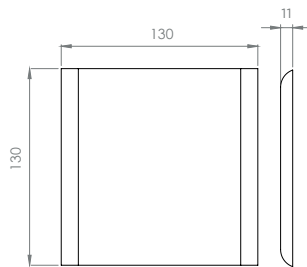

Sizes are nominal.
Allowable variance 1.5%

BALINEUM

16 SQUARE 10CM 2
ROUNDED EDGES ADJACENT

17 SQUARE 13CM 2
ROUNDED EDGES ADJACENT

18 SQUARE 15CM 2 ROUNDED
EDGES ADJACENT

19 SQUARE 10CM 2
ROUNDED EDGES OPPOSITE

20 SQUARE 13CM 2 ROUNDED
EDGES OPPOSITE

21 SQUARE 15CM 2 ROUNDED EDGES
OPPOSITE

22 SQUARE 10CM 1
ROUNDED EDGE

23 SQUARE 13CM 1 ROUNDED
EDGE

24 SQUARE 15CM 1 ROUNDED EDGE

SIZES - CORNERS & TRIMS
 Sizes are nominal.
 Allowable variance 1.5%