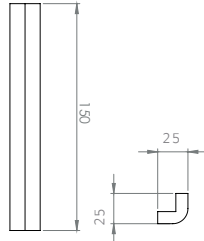

SIZES - FIELD TILES
 Sizes are nominal.
 Allowable variance 1.5%

70 HEXAGON 14CM

76 DIAMOND 7X12CM

SIZES - FIELD TILES
Sizes are nominal.
Allowable variance 1.5%

BALINEUM

65 RECTANGLE 3X30CM

64 RECTANGLE 7X30CM LISTELLO

73 RECTANGLE 13X26CM

72 RECTANGLE 15X30CM

71 RECTANGLE 10X40CM

SIZES - FIELD
Sizes are nominal.
Allowable variance 1.5%

BALINEUM

1 QUARTER ROUND 10CM

2 QUARTER ROUND 13CM

3 QUARTER ROUND 15CM