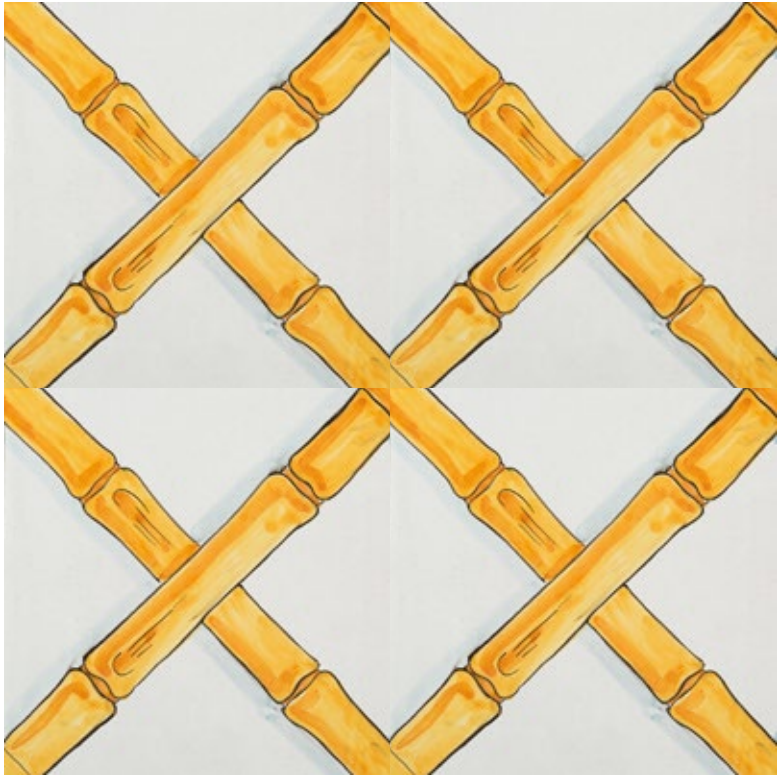

BAMBOO

Standard size(s): 10 x 10, 13 x 13, 15 x 15, 20 x 20 cm
Custom colours and sizes available

BALINEUM