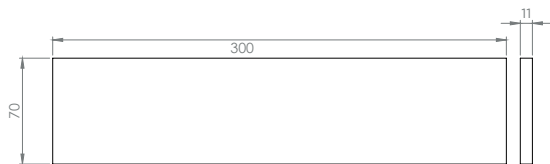

SIZES - FIELD TILES
 Sizes are nominal.
 Allowable variance 1.5%

70 HEXAGON 14CM

76 DIAMOND 7X12CM

SIZES - FIELD TILES
Sizes are nominal.
Allowable variance 1.5%

BALINEUM

65 RECTANGLE 3X30CM

64 RECTANGLE 7X30CM LISTELLO