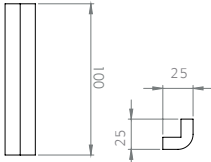

1 QUARTER ROUND 10CM