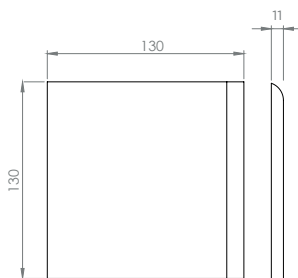

7 LINER 10CM 1 ROUNDED EDGE

8 LINER 13CM 1 ROUNDED EDGE

9 LINER 15CM 1 ROUNDED EDGE

13 BASEBOARD CORNER 10CM

14 BASEBOARD CORNER 13CM

15 BASEBOARD CORNER 15CM

77 SKIRTING BOARD

SIZES - CORNERS & TRIMS

Sizes are nominal.
Allowable variance 1.5%

BALINEUM

16 SQUARE 10CM 2
ROUNDED EDGES ADJACENT

17 SQUARE 13CM 2
ROUNDED EDGES ADJACENT

18 SQUARE 15CM 2 ROUNDED
EDGES ADJACENT

19 SQUARE 10CM 2
ROUNDED EDGES OPPOSITE

20 SQUARE 13CM 2 ROUNDED
EDGES OPPOSITE

21 SQUARE 15CM 2 ROUNDED EDGES
OPPOSITE

22 SQUARE 10CM 1
ROUNDED EDGE

23 SQUARE 13CM 1 ROUNDED
EDGE

24 SQUARE 15CM 1 ROUNDED EDGE

SIZES - CORNERS & TRIMS
 Sizes are nominal.
 Allowable variance 1.5%