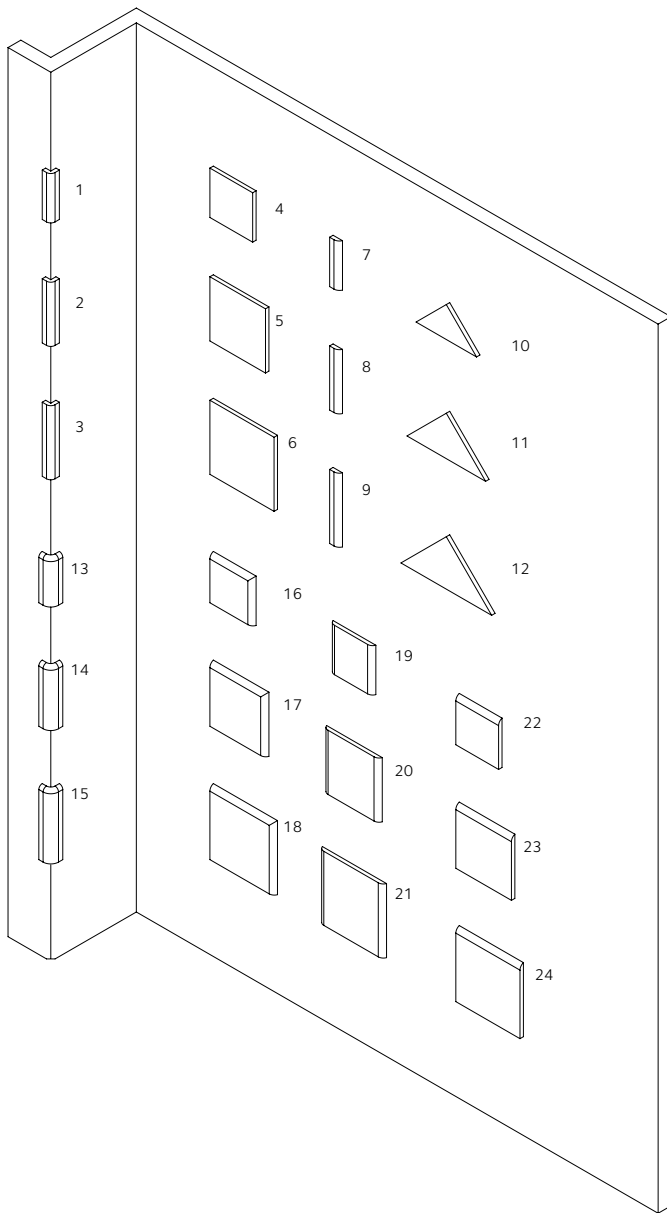

UVA LISTELLO

VALENCIA LISTELLO

VALENTINA LISTELLO

Centre tile: 30 x 7 cm. Corner tiles: 7 x 7 cm
Custom colours available

BALINEUM

GLAZE COLOURS
Coordinating plain tiles and trims also available.

BALINEUM

TILE AND TRIM SHAPES