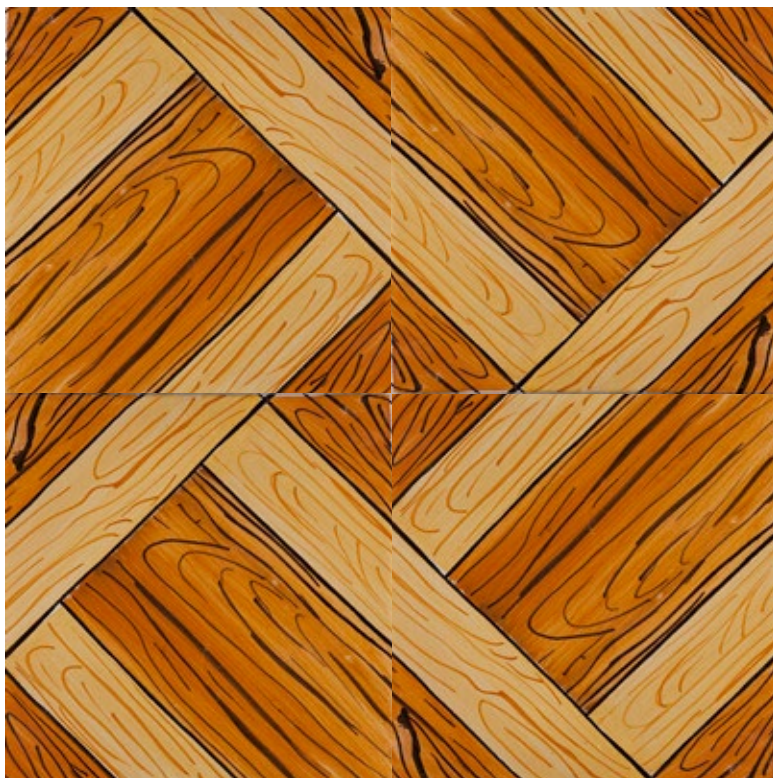

Standard size(s): 20 x 20 cm
Custom colours and sizes available

BALINEUM

LAMPONE

Standard size(s): 13 x 13, 15 x 15 cm
Custom colours and sizes available

BALINEUM

LEGNO

Standard size(s): 20 x 20 cm
Custom colours and sizes available