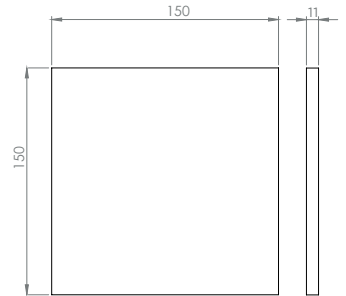

BALINEUM

TILE AND TRIM SHAPES

BALINEUM

TILE AND TRIM SHAPES

BALINEUM

4 SQUARE 10CM

5 SQUARE 13CM

6 SQUARE 15CM