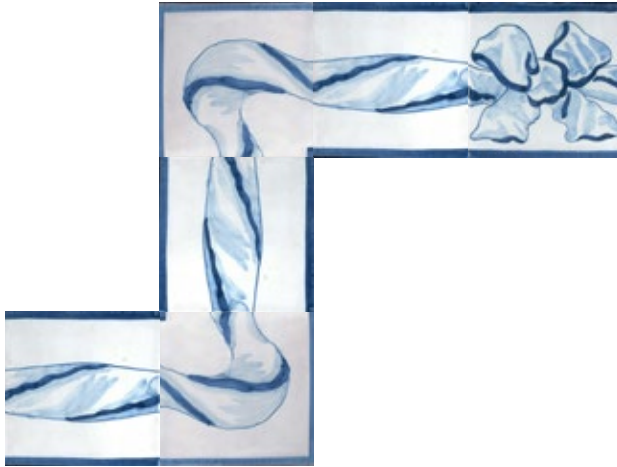

FIOCCO | BORDER