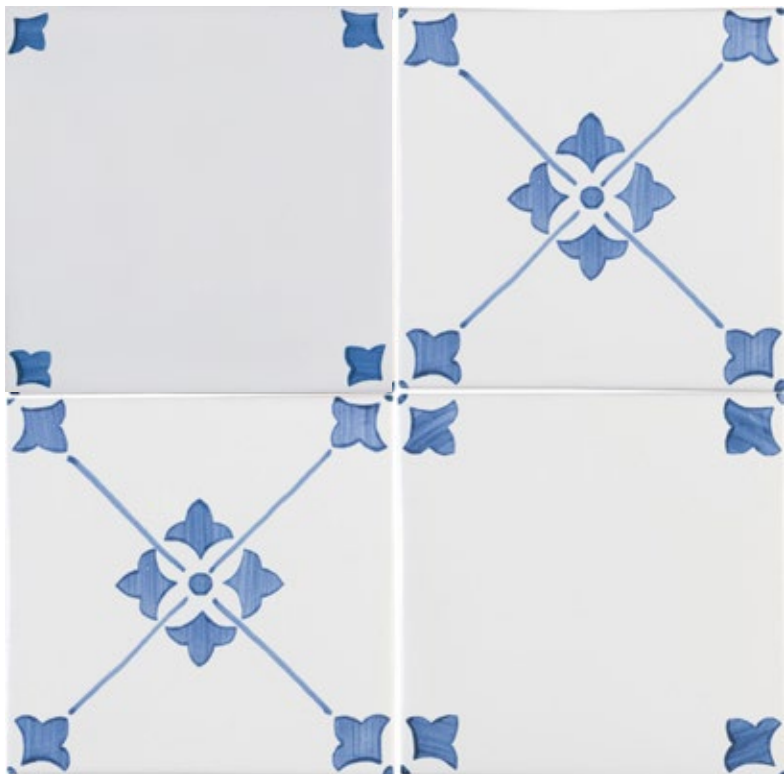

CORONE – COMBINED