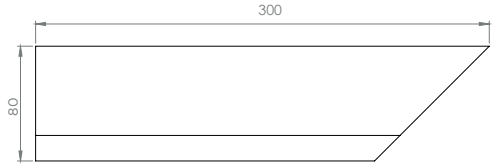

SIZES - SHELF
Sizes are nominal.
Allowable variance 1.5%