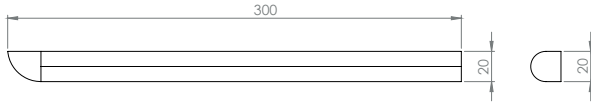

27 HALF ROUND 2CM STOPEND