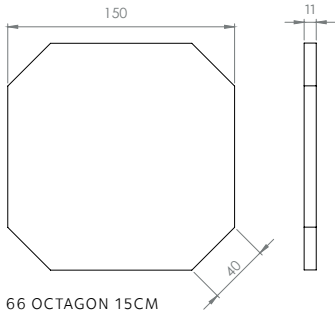

66 OCTAGON 15CM