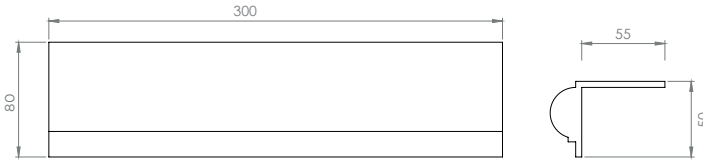

57 SHELF EDGE