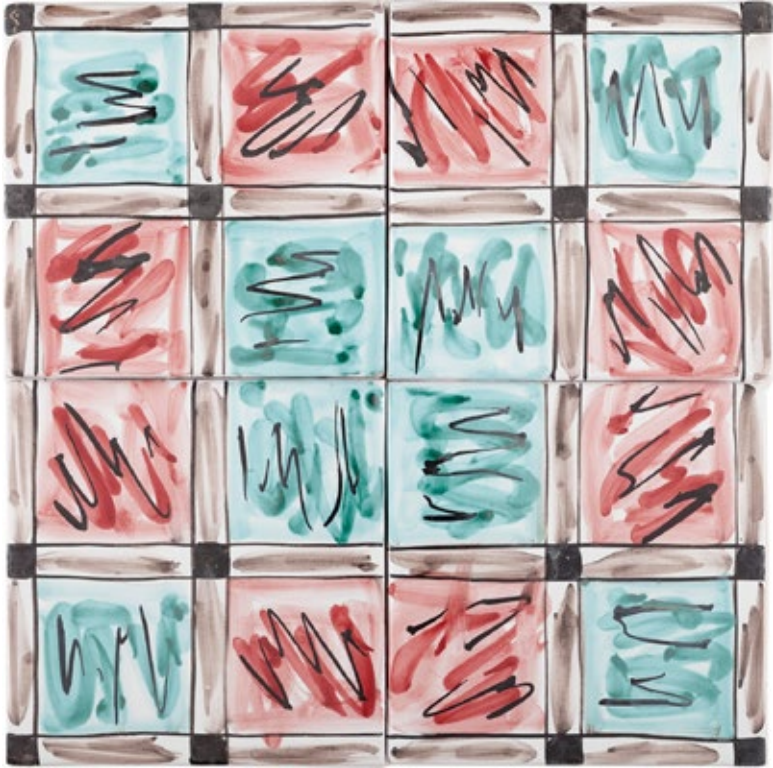

GEOMETRICO

Standard size(s): 15 x 15, 20 x 20 cm
Custom colours and sizes available

BALINEUM

SERIES 'S' HANDPAINTED TILES
70 of 202