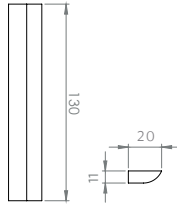

8 LINER 13CM 1 ROUNDED EDGE