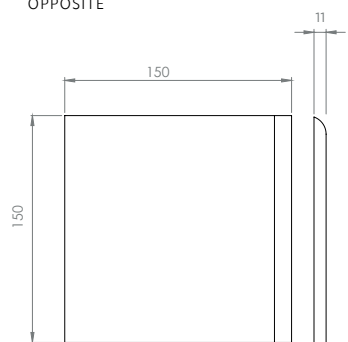

Sizes are nominal.
Allowable variance 1.5%

BALINEUM

16 SQUARE 10CM 2
ROUNDED EDGES ADJACENT

17 SQUARE 13CM 2
ROUNDED EDGES ADJACENT

18 SQUARE 15CM 2 ROUNDED
EDGES ADJACENT

19 SQUARE 10CM 2
ROUNDED EDGES OPPOSITE

20 SQUARE 13CM 2 ROUNDED
EDGES OPPOSITE

21 SQUARE 15CM 2 ROUNDED EDGES
OPPOSITE

22 SQUARE 10CM 1
ROUNDED EDGE

23 SQUARE 13CM 1 ROUNDED
EDGE

24 SQUARE 15CM 1 ROUNDED EDGE

SIZES - CORNERS & TRIMS
 Sizes are nominal.
 Allowable variance 1.5%