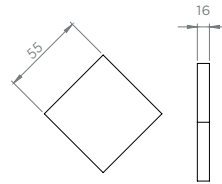

SIZES - FIELD TILES
 Sizes are nominal.
 Allowable variance 1.5%

BALINEUM

66 OCTAGON 15CM

67 SQUARE 4CM PAIR WITH OCTAGON 15CM

68 OCTAGON 20CM

56 SQUARE 5.5CM PAIR WITH OCTAGON 20CM

69 OCTAGON 26CM

55 SQUARE 7CM PAIR WITH LISTELLO