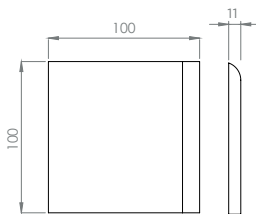

22 SQUARE 10CM 1
ROUNDED EDGE