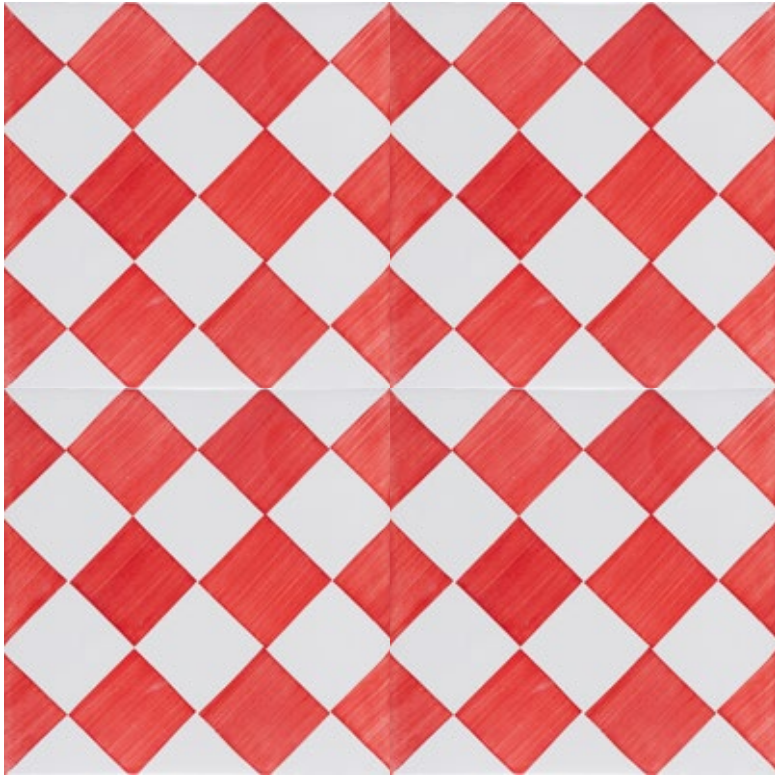

BALINEUM

DIAGONALE PAINTED

Standard size(s): 13 x 13, 15 x 15 cm
Custom colours and sizes available

BALINEUM

DIAGONALE TERRACOTTA

Standard size(s): 13 x 13, 15 x 15 cm
Custom colours and sizes available

BALINEUM