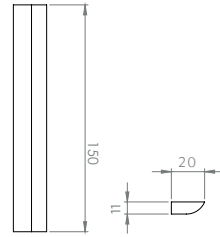

9 LINER 15CM 1 ROUNDED EDGE