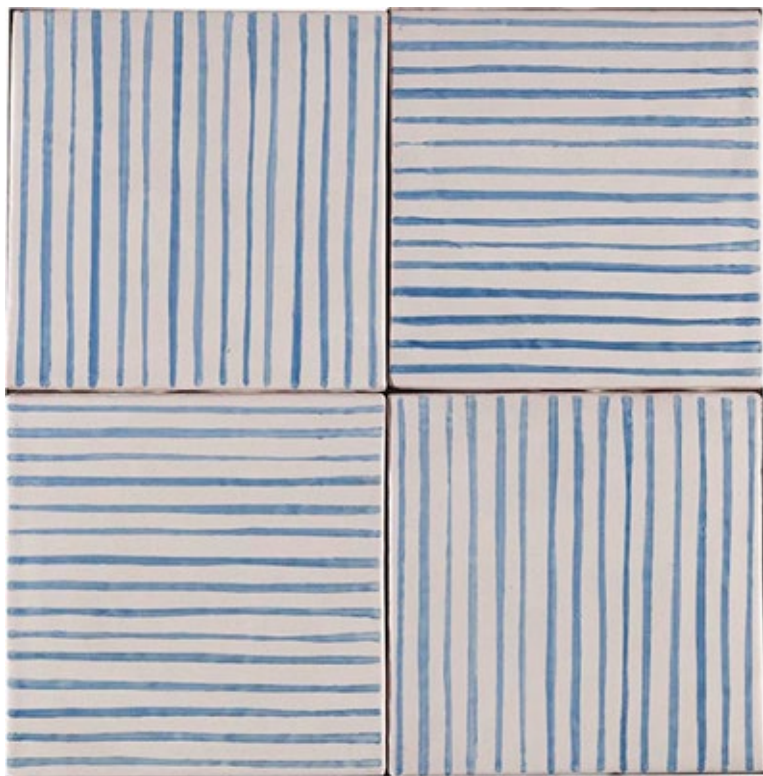

BALINEUM

SERIES 'S' HANDPAINTED TILES
141 of 202

RETICOLO

Standard size(s): 13 x 13, 15 x 15 cm
Custom colours and sizes available

BALINEUM

RIGHE FINI

Standard size(s): 13 x 13, 15 x 15, 20 x 20 cm
Custom colours and sizes available