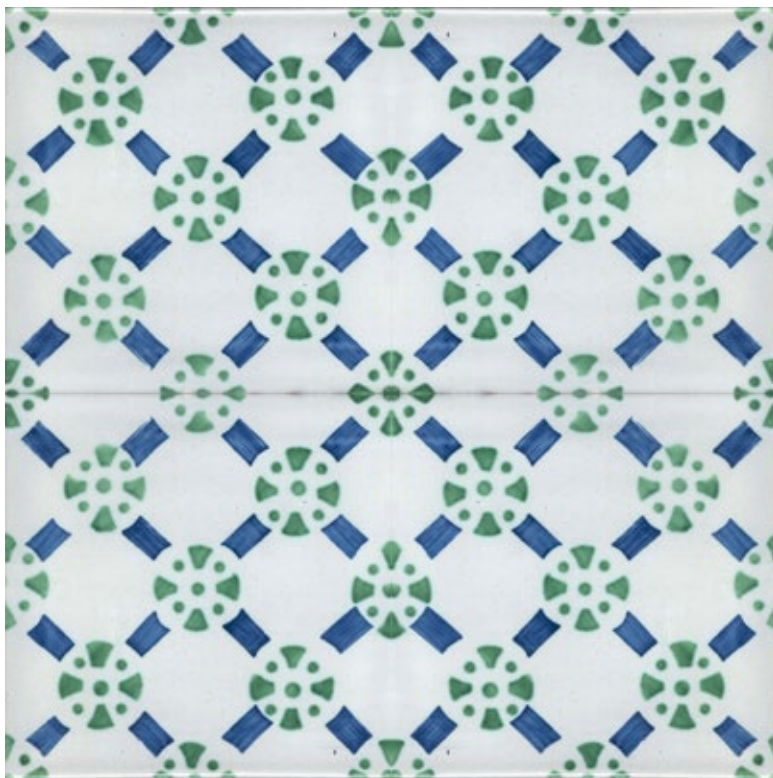

BALINEUM

ELICA MONOCHROME

Standard size(s): 15 x 15, 20 x 20 cm
Custom colours and sizes available

BALINEUM

SERIES 'S' HANDPAINTED TILES
50 of 202

ELICA POLYCHROME

Standard size(s): 15 x 15, 20 x 20 cm
Custom colours and sizes available