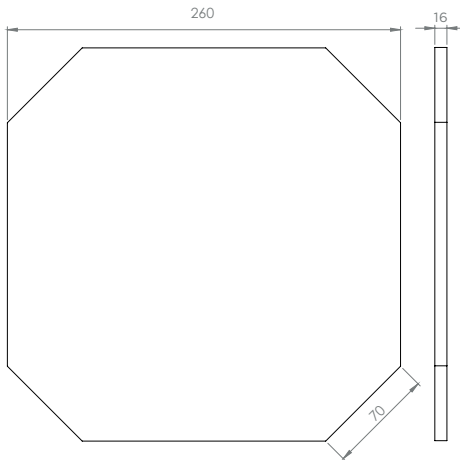

SIZES - FIELD TILES
 Sizes are nominal.
 Allowable variance 1.5%

BALINEUM

66 OCTAGON 15CM

67 SQUARE 4CM PAIR WITH OCTAGON 15CM

68 OCTAGON 20CM

56 SQUARE 5.5CM PAIR WITH OCTAGON 20CM

69 OCTAGON 26CM

55 SQUARE 7CM PAIR WITH LISTELLO