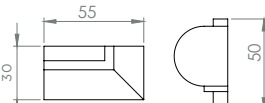

48 DADO STOPEND PIECE RIGHT