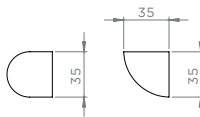

78 HALF ROUND 3.5CM
STOPEND PIECE