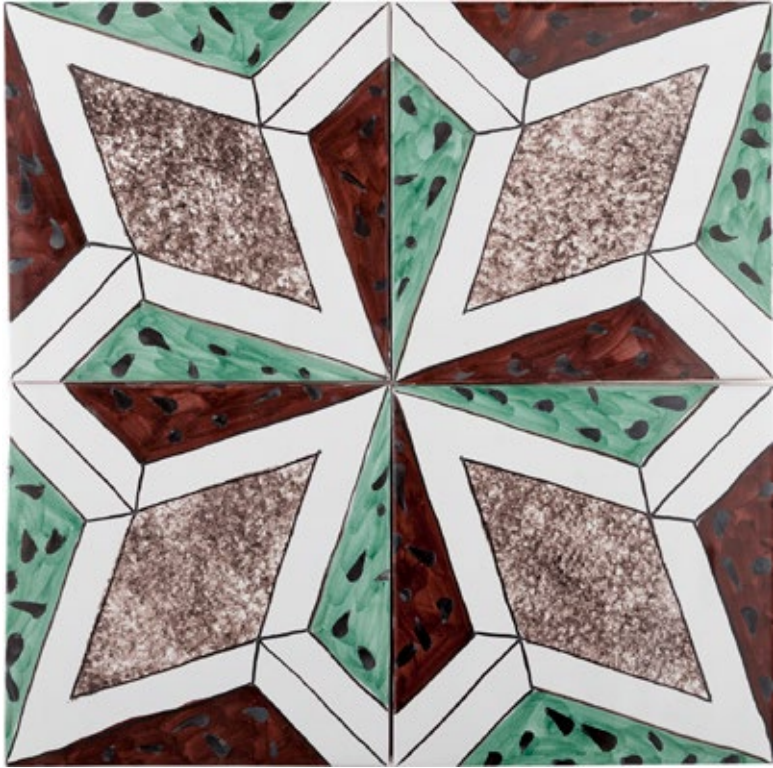

BALINEUM

LORENZA – COMBINED

LORENZA – PLAIN

LORENZA – EMBELLISHED

Standard size(s): 10 x 10, 13 x 13 cm
Custom colours and sizes available

BALINEUM

LOSANGA

Standard size(s): 20 x 20 cm
Custom colours and sizes available