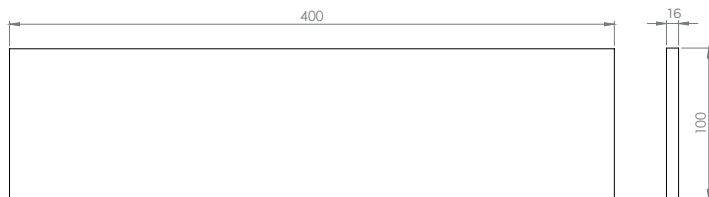

71 RECTANGLE 10X40CM

SIZES - FIELD
Sizes are nominal.
Allowable variance 1.5%

BALINEUM