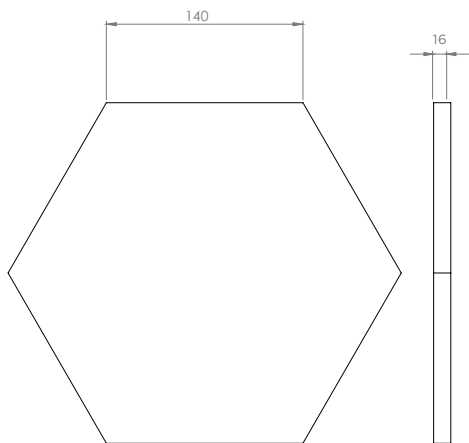

70 HEXAGON 14CM