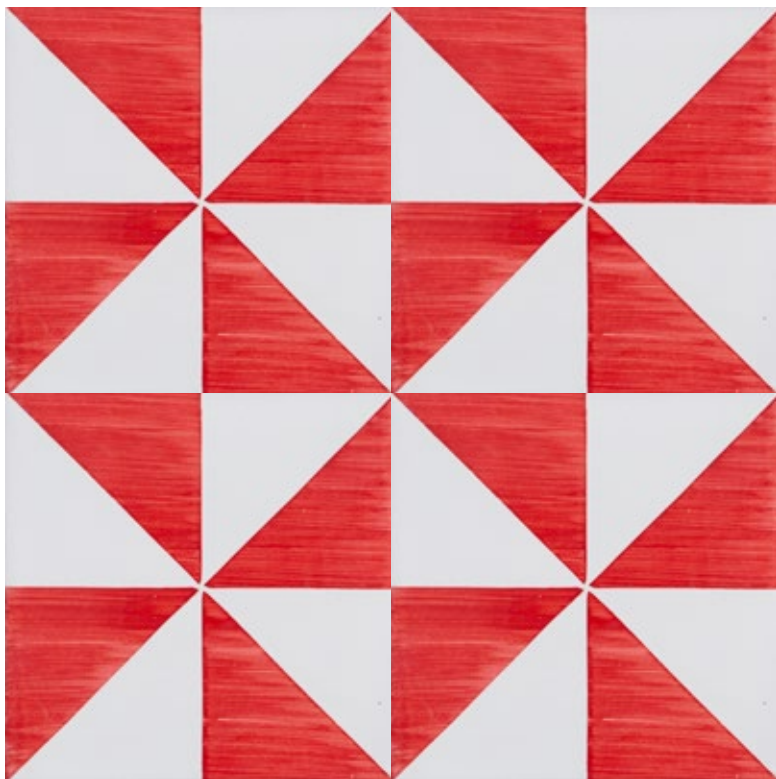

CROCE PAINTED

Standard size(s): 13 x 13, 15 x 15 cm
Custom colours and sizes available

BALINEUM