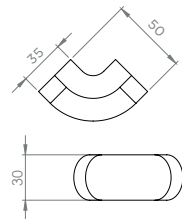

32 HALF ROUND 3.5CM INTERNAL CORNER

38 HALF ROUND 3.5CM EXTERNAL CORNER

52 HALF ROUND 3.5CM
FRAME CORNER

78 HALF ROUND 3.5CM
STOPEND PIECE

51 HALF ROUND 3.5CM
EXTERNAL CORNER PIECE

SIZES - DADOS
 Sizes are nominal.
 Allowable variance 1.5%