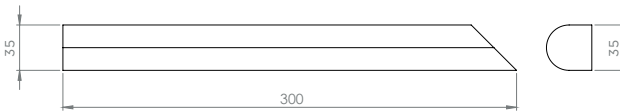

38 HALF ROUND 3.5CM EXTERNAL CORNER