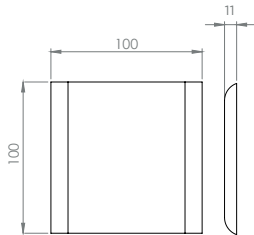

Sizes are nominal.
Allowable variance 1.5%

BALINEUM

16 SQUARE 10CM 2
ROUNDED EDGES ADJACENT

17 SQUARE 13CM 2
ROUNDED EDGES ADJACENT

18 SQUARE 15CM 2 ROUNDED
EDGES ADJACENT

19 SQUARE 10CM 2
ROUNDED EDGES OPPOSITE

20 SQUARE 13CM 2 ROUNDED
EDGES OPPOSITE

21 SQUARE 15CM 2 ROUNDED EDGES
OPPOSITE

22 SQUARE 10CM 1
ROUNDED EDGE

23 SQUARE 13CM 1 ROUNDED
EDGE

24 SQUARE 15CM 1 ROUNDED EDGE

SIZES - CORNERS & TRIMS
 Sizes are nominal.
 Allowable variance 1.5%