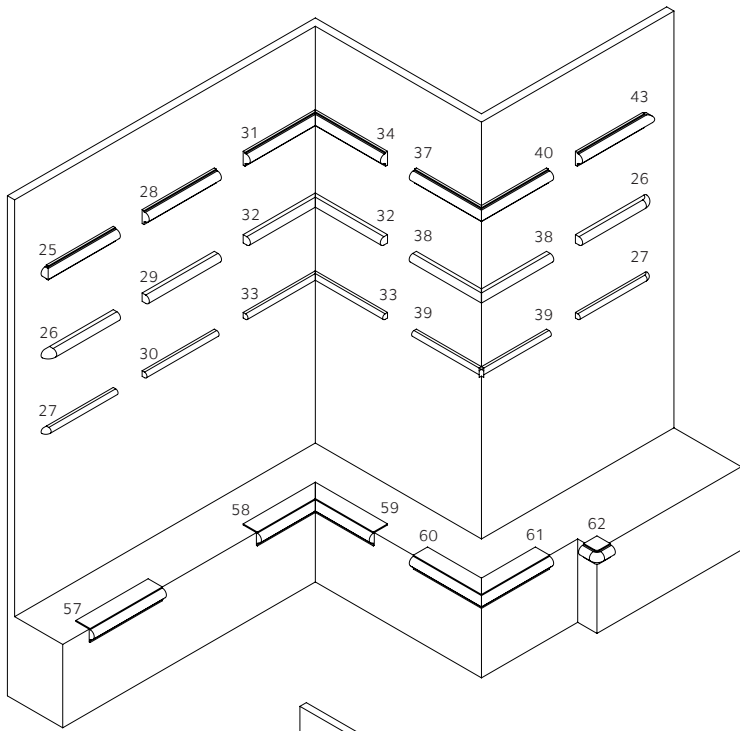

TILE AND TRIM SHAPES

BALINEUM