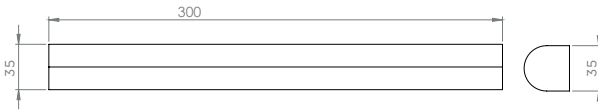

29 HALF ROUND 3.5CM