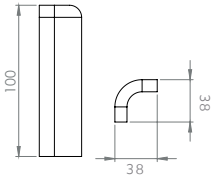

13 BASEBOARD CORNER 10CM