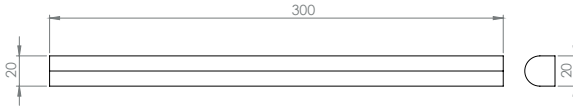

30 HALF ROUND 2CM