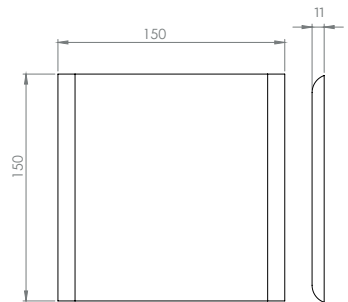

Sizes are nominal.
Allowable variance 1.5%

BALINEUM

16 SQUARE 10CM 2
ROUNDED EDGES ADJACENT

17 SQUARE 13CM 2
ROUNDED EDGES ADJACENT

18 SQUARE 15CM 2 ROUNDED
EDGES ADJACENT

19 SQUARE 10CM 2
ROUNDED EDGES OPPOSITE

20 SQUARE 13CM 2 ROUNDED
EDGES OPPOSITE

21 SQUARE 15CM 2 ROUNDED EDGES
OPPOSITE

22 SQUARE 10CM 1
ROUNDED EDGE

23 SQUARE 13CM 1 ROUNDED
EDGE

24 SQUARE 15CM 1 ROUNDED EDGE

SIZES - CORNERS & TRIMS
 Sizes are nominal.
 Allowable variance 1.5%