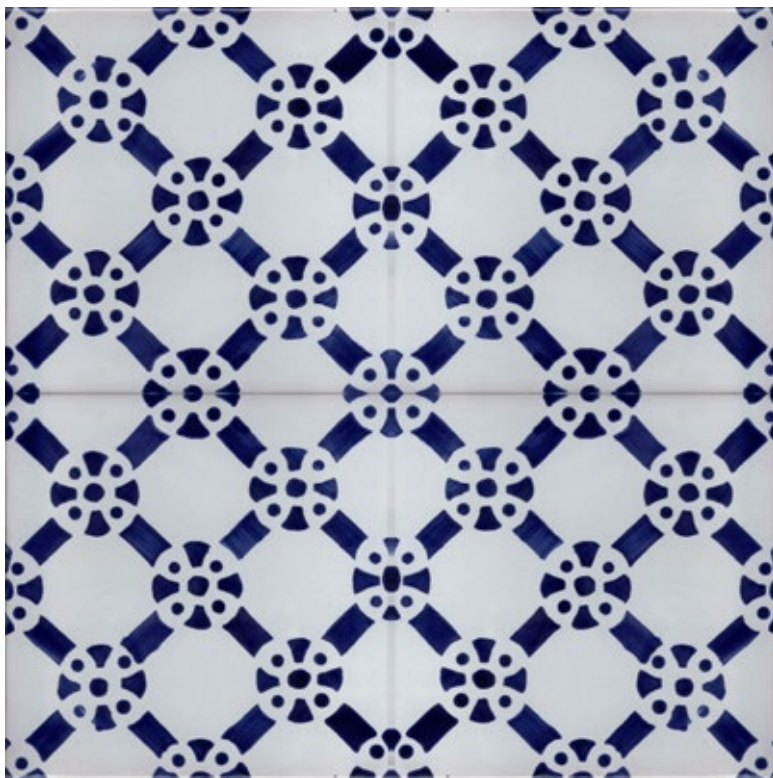

ELICA MONOCHROME

Standard size(s): 15 x 15, 20 x 20 cm
Custom colours and sizes available

BALINEUM

SERIES 'S' HANDPAINTED TILES
50 of 202