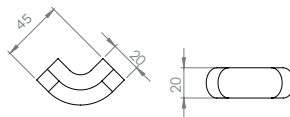

BALINEUM

27 HALF ROUND 2CM STOPEND

30 HALF ROUND 2CM

33 HALF ROUND 2CM INTERNAL CORNER

39 HALF ROUND 2CM EXTERNAL CORNER

53 HALF ROUND 2CM
FRAME CORNER

54 HALF ROUND 2CM
EXTERNAL CORNER PIECE

SIZES - DADOS
 Sizes are nominal.
 Allowable variance 1.5%