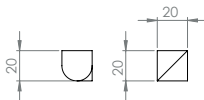

BALINEUM

27 HALF ROUND 2CM STOPEND

30 HALF ROUND 2CM

33 HALF ROUND 2CM INTERNAL CORNER

39 HALF ROUND 2CM EXTERNAL CORNER

53 HALF ROUND 2CM
FRAME CORNER

54 HALF ROUND 2CM
EXTERNAL CORNER PIECE

SIZES - DADOS
 Sizes are nominal.
 Allowable variance 1.5%