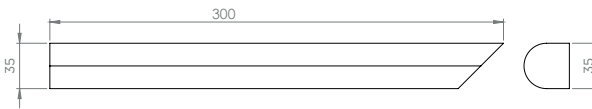

32 HALF ROUND 3.5CM INTERNAL CORNER