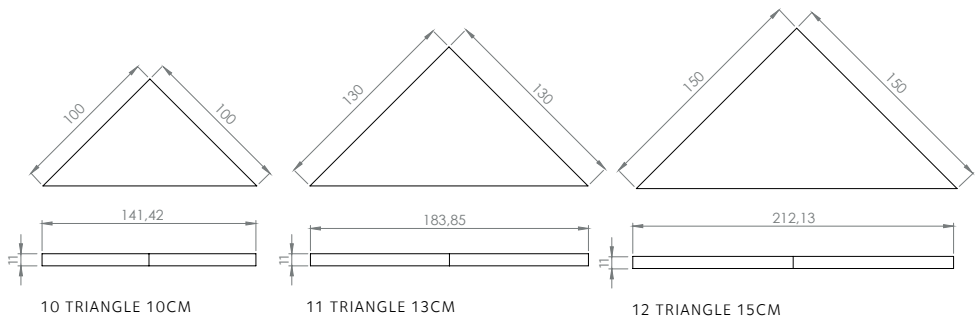

63 SQUARE 20CM

74 SQUARE 26CM

SIZES - FIELD TILES
Sizes are nominal.
Allowable variance 1.5%

BALINEUM

75 SQUARE 30CM

10 TRIANGLE 10CM

11 TRIANGLE 13CM

12 TRIANGLE 15CM