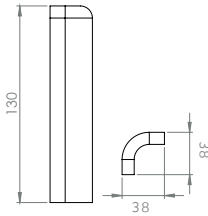

7 LINER 10CM 1 ROUNDED EDGE

8 LINER 13CM 1 ROUNDED EDGE

9 LINER 15CM 1 ROUNDED EDGE

13 BASEBOARD CORNER 10CM

14 BASEBOARD CORNER 13CM

15 BASEBOARD CORNER 15CM

77 SKIRTING BOARD

SIZES - CORNERS & TRIMS

Sizes are nominal.
Allowable variance 1.5%

BALINEUM

16 SQUARE 10CM 2
ROUNDED EDGES ADJACENT

17 SQUARE 13CM 2
ROUNDED EDGES ADJACENT

18 SQUARE 15CM 2 ROUNDED
EDGES ADJACENT

19 SQUARE 10CM 2
ROUNDED EDGES OPPOSITE

20 SQUARE 13CM 2 ROUNDED
EDGES OPPOSITE

21 SQUARE 15CM 2 ROUNDED EDGES
OPPOSITE

22 SQUARE 10CM 1
ROUNDED EDGE

23 SQUARE 13CM 1 ROUNDED
EDGE

24 SQUARE 15CM 1 ROUNDED EDGE

SIZES - CORNERS & TRIMS
 Sizes are nominal.
 Allowable variance 1.5%