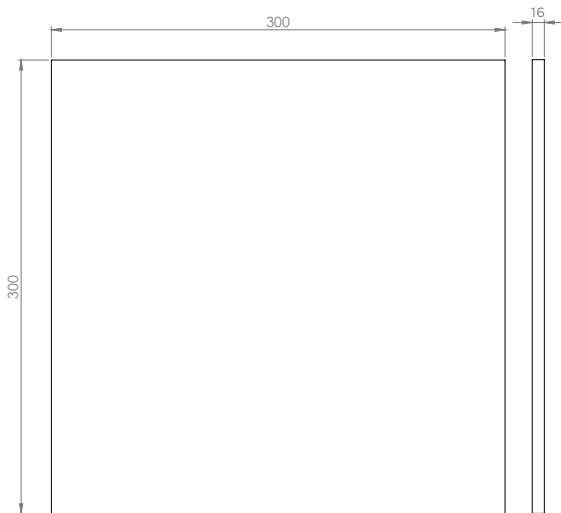

75 SQUARE 30CM