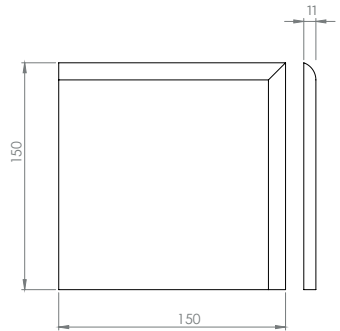

Sizes are nominal.
Allowable variance 1.5%

BALINEUM

16 SQUARE 10CM 2
ROUNDED EDGES ADJACENT

17 SQUARE 13CM 2
ROUNDED EDGES ADJACENT

18 SQUARE 15CM 2 ROUNDED
EDGES ADJACENT

19 SQUARE 10CM 2
ROUNDED EDGES OPPOSITE

20 SQUARE 13CM 2 ROUNDED
EDGES OPPOSITE

21 SQUARE 15CM 2 ROUNDED EDGES
OPPOSITE

22 SQUARE 10CM 1
ROUNDED EDGE

23 SQUARE 13CM 1 ROUNDED
EDGE

24 SQUARE 15CM 1 ROUNDED EDGE

SIZES - CORNERS & TRIMS
 Sizes are nominal.
 Allowable variance 1.5%