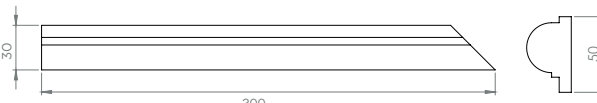

37 DADO RAIL EXTERNAL CORNER LEFT