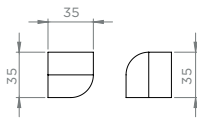

52 HALF ROUND 3.5CM
FRAME CORNER