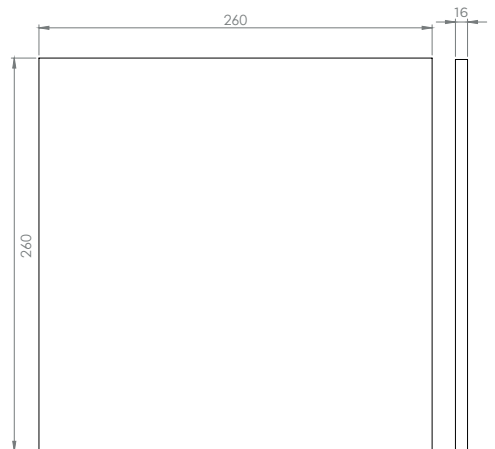

74 SQUARE 26CM

SIZES - FIELD TILES
Sizes are nominal.
Allowable variance 1.5%

BALINEUM