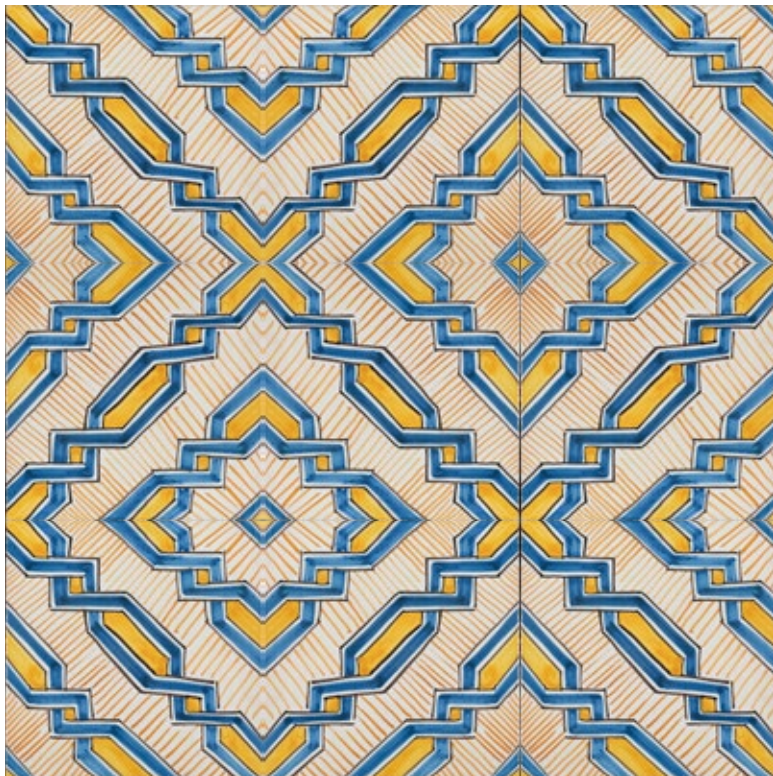

ISCHIA

Standard size(s): 15 x 15, 20 x 20 cm
Custom colours and sizes available

BALINEUM