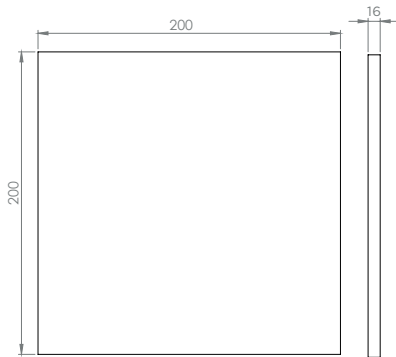

BALINEUM

TILE AND TRIM SHAPES

BALINEUM

TILE AND TRIM SHAPES

BALINEUM

4 SQUARE 10CM

5 SQUARE 13CM

6 SQUARE 15CM