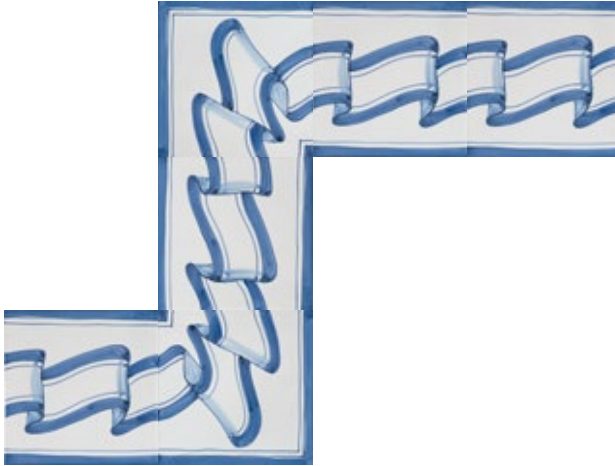

BALINEUM

NAPOLI

Standard size(s): 13 x 13, 15 x 15 cm
Custom colours and sizes available

BALINEUM

SERIES 'S' HANDPAINTED TILES
106 of 202

NASTRO BORDER

NASTRO BORDER – CORNER 1

NASTRO BORDER – EDGE