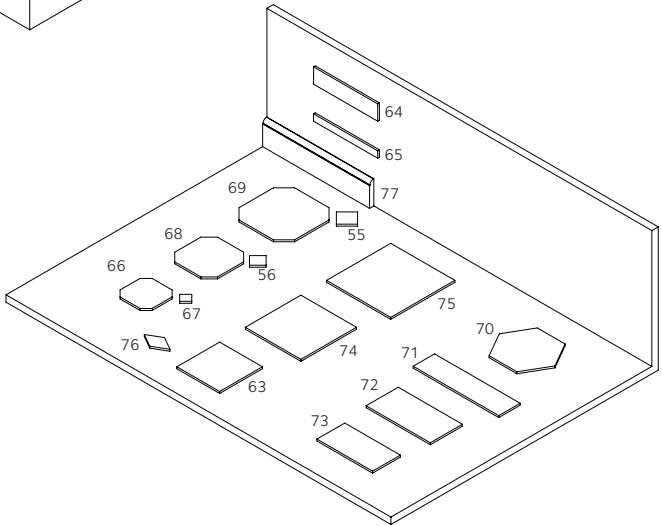

TILE AND TRIM SHAPES

BALINEUM