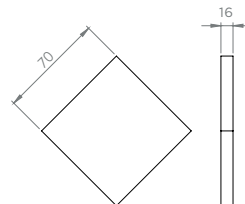

SIZES - FIELD TILES
 Sizes are nominal.
 Allowable variance 1.5%

BALINEUM

66 OCTAGON 15CM

67 SQUARE 4CM PAIR WITH OCTAGON 15CM

68 OCTAGON 20CM

56 SQUARE 5.5CM PAIR WITH OCTAGON 20CM

69 OCTAGON 26CM

55 SQUARE 7CM PAIR WITH LISTELLO