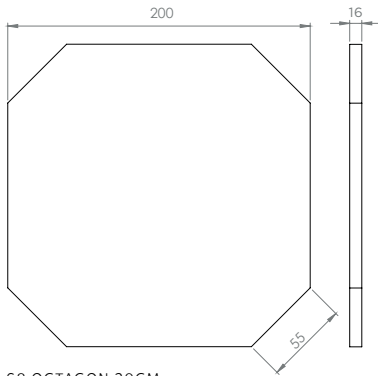

SIZES - FIELD TILES
 Sizes are nominal.
 Allowable variance 1.5%

BALINEUM

66 OCTAGON 15CM

67 SQUARE 4CM PAIR WITH OCTAGON 15CM

68 OCTAGON 20CM

56 SQUARE 5.5CM PAIR WITH OCTAGON 20CM

69 OCTAGON 26CM

55 SQUARE 7CM PAIR WITH LISTELLO