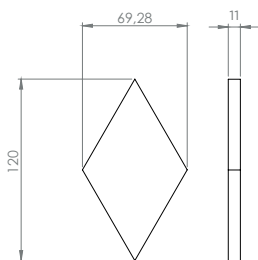

63 SQUARE 20CM

74 SQUARE 26CM

SIZES - FIELD TILES
Sizes are nominal.
Allowable variance 1.5%

BALINEUM

75 SQUARE 30CM

10 TRIANGLE 10CM

11 TRIANGLE 13CM

12 TRIANGLE 15CM

SIZES - FIELD TILES
 Sizes are nominal.
 Allowable variance 1.5%

BALINEUM

66 OCTAGON 15CM

67 SQUARE 4CM PAIR WITH OCTAGON 15CM

68 OCTAGON 20CM

56 SQUARE 5.5CM PAIR WITH OCTAGON 20CM

69 OCTAGON 26CM

55 SQUARE 7CM PAIR WITH LISTELLO

SIZES - FIELD TILES
 Sizes are nominal.
 Allowable variance 1.5%

70 HEXAGON 14CM

76 DIAMOND 7X12CM

SIZES - FIELD TILES
Sizes are nominal.
Allowable variance 1.5%

BALINEUM

65 RECTANGLE 3X30CM

64 RECTANGLE 7X30CM LISTELLO