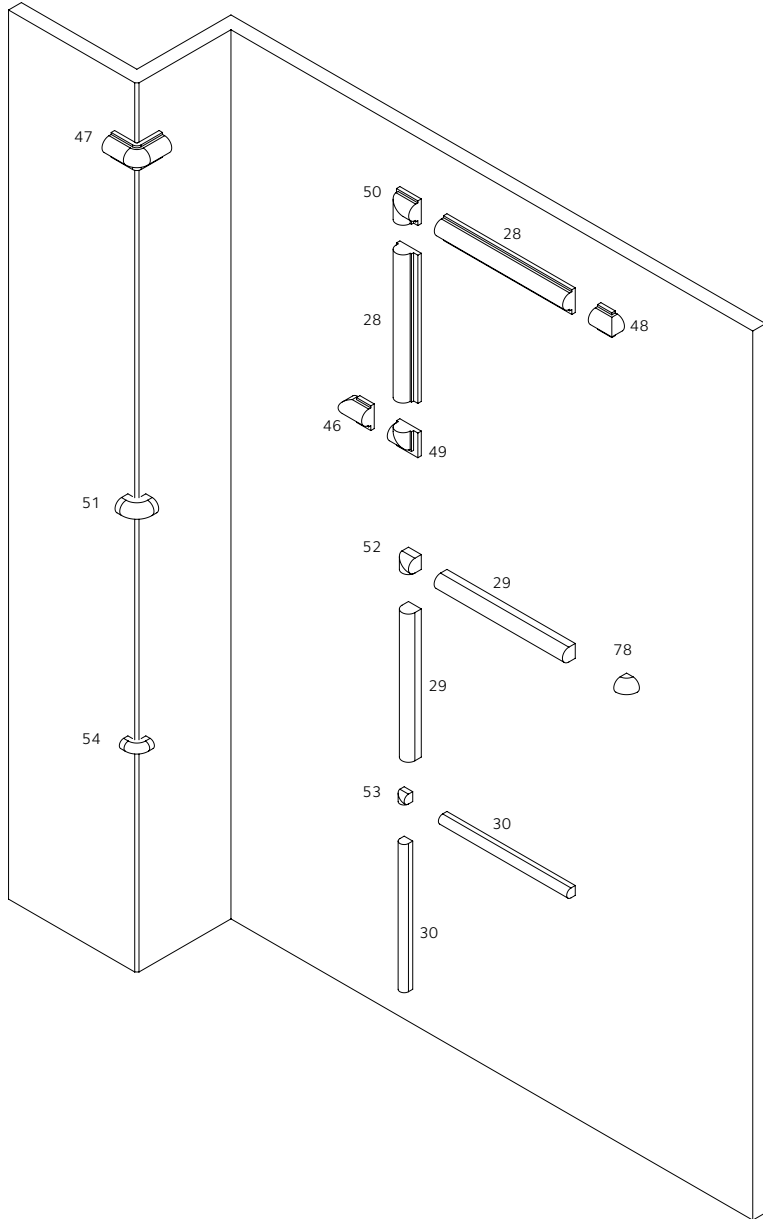

TILE AND TRIM SHAPES

BALINEUM