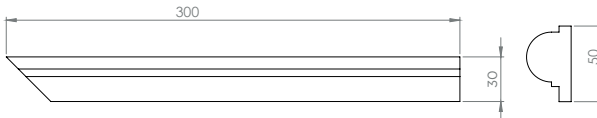

34 DADO RAIL INTERNAL CORNER RIGHT