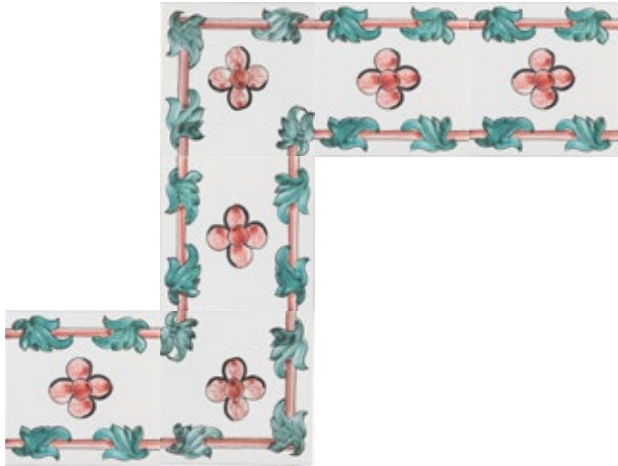

LIRA – EMBELLISHED

Standard size(s): 20 x 20 cm
Custom colours and sizes available

BALINEUM

SERIES 'S' HANDPAINTED TILES
90 of 126

LISBONA – COMBINED

LISBONA – PLAIN

LISBONA – EMBELLISHED

Standard size(s): 13 X 13, 15 x 15 cm
Custom colours and sizes available

BALINEUM

LISBONA BORDER

LISBONA BORDER – CORNER

LISBONA BORDER – EDGE

Standard size(s): 13 x 13, 15 x 15 cm
Custom colours and sizes available

BALINEUM

LOREDANA

Standard size(s): 20 x 20 cm
Custom colours and sizes available