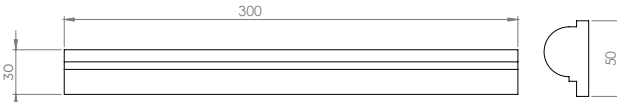

28 DADO RAIL