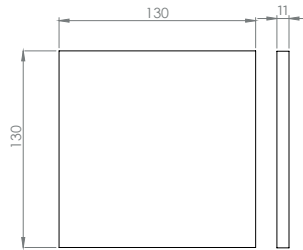

UVA LISTELLO

VALENCIA LISTELLO

VALENTINA LISTELLO

Centre tile: 30 x 7 cm. Corner tiles: 7 x 7 cm
Custom colours available

BALINEUM

GLAZE COLOURS
Coordinating plain tiles and trims also available.

BALINEUM

TILE AND TRIM SHAPES

BALINEUM

TILE AND TRIM SHAPES

BALINEUM

TILE AND TRIM SHAPES

BALINEUM

4 SQUARE 10CM

5 SQUARE 13CM

6 SQUARE 15CM