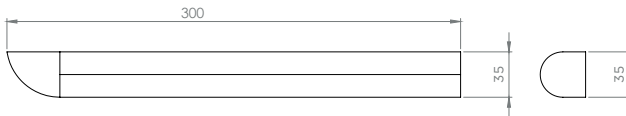

26 HALF ROUND 3.5CM STOPEND