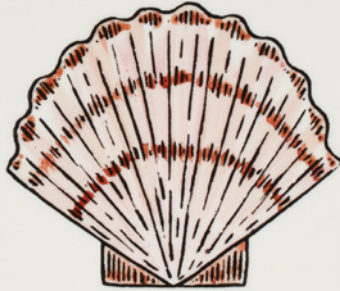

To recreate Greening's charming illustrations on handcrafted tiles, artisans in Stoke-on-Trent screen print the outline of her artwork and then hand paint each tile with colour details. As with all handmade products, slight variations will occur, be it subtle irregularities in shape, shade or crazing. This will not affect the performance or serviceability of the tile. In fact, it adds to the unique characteristics of a handmade product. You may even spot the tile-maker's fingerprints on the underside.

BEE

BALINEUM

BUTTERCUP

BALINEUM

BUTTERFLY

BALINEUM

CLOVER

BALINEUM

CORAL

BALINEUM

COW PARSLEY

BALINEUM

MOON

BALINEUM

PEARL

BALINEUM

SEAWEED

BALINEUM

SHELL

BALINEUM

SNAKE

BALINEUM

SUN

BALINEUM