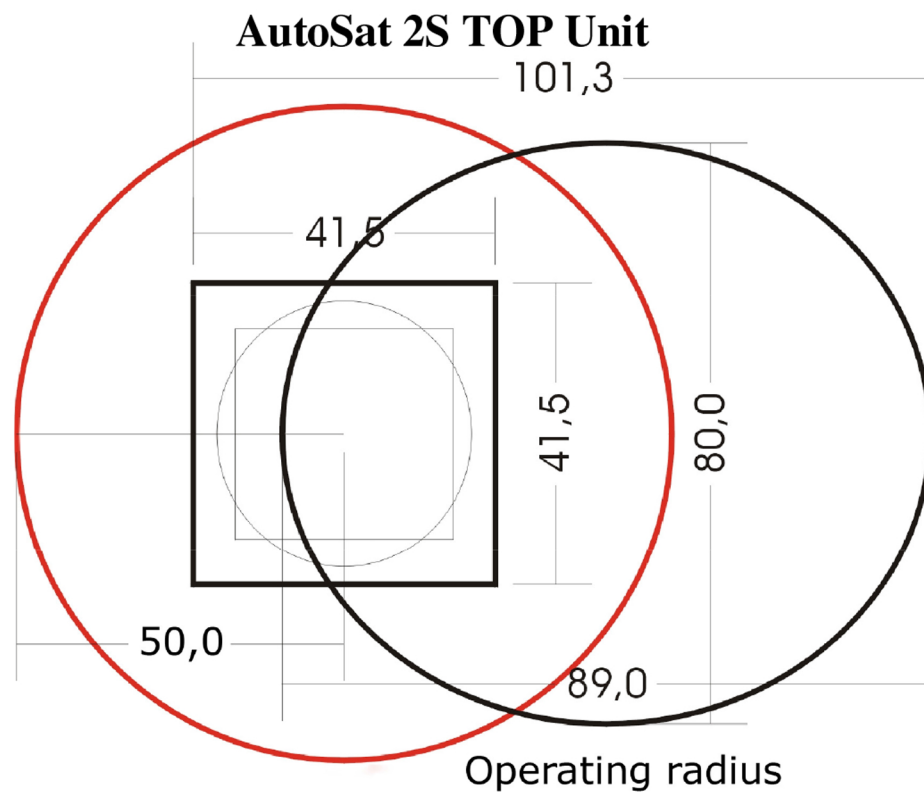

Controller

Approx Roof Space Requirements:

Technical Data:

- | | |
|------------------------------|-------------------|
| • Model: | AutoSat 2S |
| • Dish Size: | 85 cm |
| • Height when closed approx: | 20 cm |
| • Weight approx: | 16 kg |
| • LNB: | Single or Twin |
| • Search modus | digital |