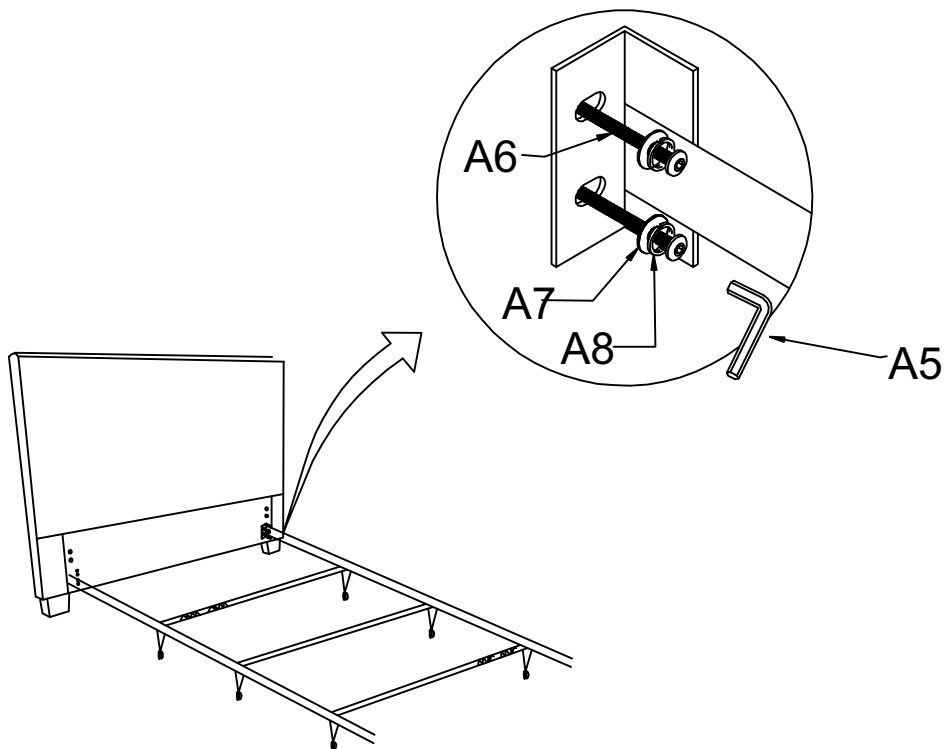

GENEVA HEADBOARD ASSEMBLED SHOWN WITH METAL BED FRAME.  
 \*METAL BED FRAME NOT INCLUDED.

**HARDWARE\* PACKED IN BOX #1**

A1	ALLEN KEY 5/16"	1 PC	A2	ALLEN BOLT 5/16"*3.25"	4 PCS	A3	FLAT WASHER 5/16"	4 PCS
A4	LOCK WASHER 5/16"	4 PCS	A5	ALLEN KEY 1/4"	1 PC	A6	ALLEN BOLT 1/4"*1"	8 PCS
A7	FLAT WASHER 1/4"	8 PCS	A8	LOCK WASHER 1/4"	8 PCS			

**STEP 1:**

ASSEMBLY COMPLETE.

INSTRUCTIONS FOR ADJUSTING LEVELERS.

LEVELERS ARE LOCATED ON THE UNDERSIDE OF THE LEGS (P2).  
TURN LEVELER COUNTER-CLOCKWISE TO EXTEND AND CLOCKWISE TO RETRACT. ADJUST THE LEVELERS UNTIL THE LEGS ARE EQUAL HEIGHT.

**STEP 2:**

ASSEMBLY COMPLETE.