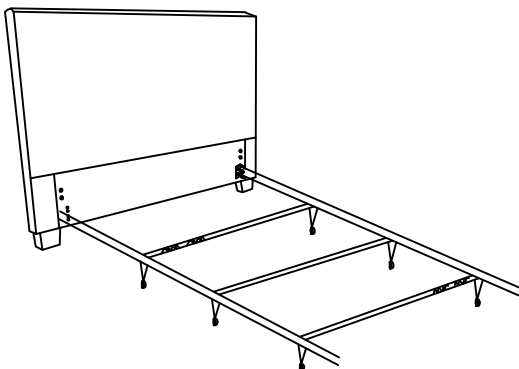

LEVI /MADELEINE/ROYAL/MELINA HEADBOARD  
 FULL/QN/CK/EK SIZE  
 ASSEMBLY INSTRUCTIONS

**PARTS AND FITTING PACKAGING DETAIL**

**BOX #1**

- P1. HEADBOARD 1 PC
- P2. HEADBOARD LEG 2 PCS

**P1**

**P2**

GENEVA HEADBOARD ASSEMBLED

GENEVA HEADBOARD ASSEMBLED SHOWN WITH METAL BED FRAME.  
 \*METAL BED FRAME NOT INCLUDED.

**HARDWARE\* PACKED IN BOX #1**

A1	ALLEN KEY 5/16"	1 PC	A2	ALLEN BOLT 5/16"*3.25"	4 PCS	A3	FLAT WASHER 5/16"	4 PCS
A4	LOCK WASHER 5/16"	4 PCS	A5	ALLEN KEY 1/4"	1 PC	A6	ALLEN BOLT 1/4"*1"	8 PCS
A7	FLAT WASHER 1/4"	8 PCS	A8	LOCK WASHER 1/4"	8 PCS			