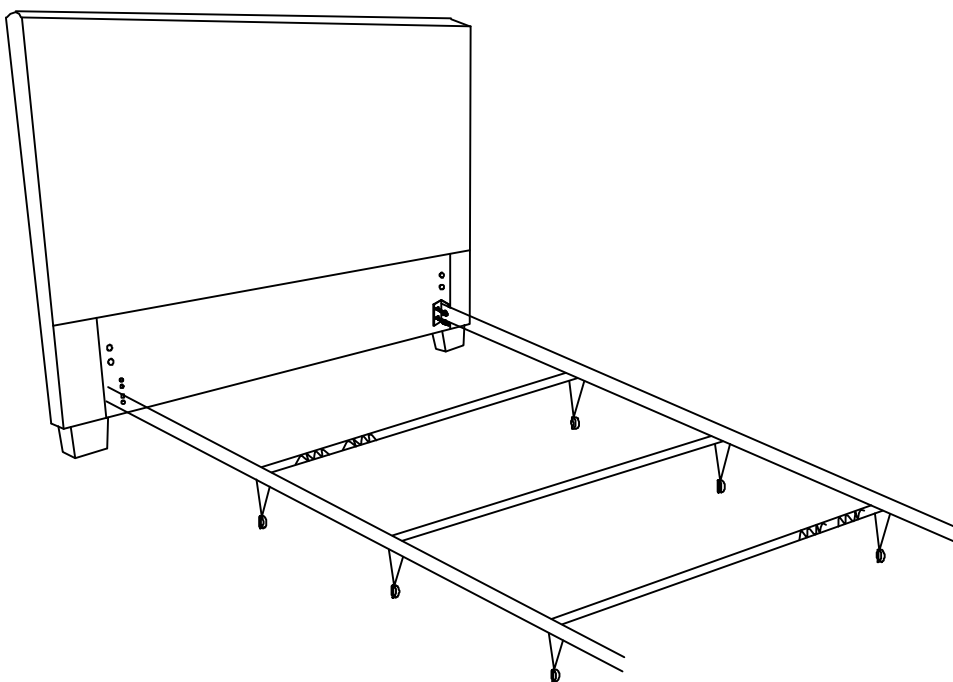

GENEVA HEADBOARD ASSEMBLED SHOWN WITH METAL BED FRAME.  
 \*METAL BED FRAME NOT INCLUDED.

**HARDWARE\* PACKED IN BOX #1**

A1	ALLEN KEY 5/16"	1 PC	A2	ALLEN BOLT 5/16"*3.25"	4 PCS	A3	FLAT WASHER 5/16"	4 PCS
A4	LOCK WASHER 5/16"	4 PCS	A5	ALLEN KEY 1/4"	1 PC	A6	ALLEN BOLT 1/4"*1"	8 PCS
A7	FLAT WASHER 1/4"	8 PCS	A8	LOCK WASHER 1/4"	8 PCS			

**STEP 1:**

ASSEMBLY COMPLETE.

INSTRUCTIONS FOR ADJUSTING LEVELERS.

LEVELERS ARE LOCATED ON THE UNDERSIDE OF THE LEGS (P2).  
TURN LEVELER COUNTER-CLOCKWISE TO EXTEND AND CLOCKWISE TO RETRACT. ADJUST THE LEVELERS UNTIL THE LEGS ARE EQUAL HEIGHT.

**STEP 2:**

ASSEMBLY COMPLETE.