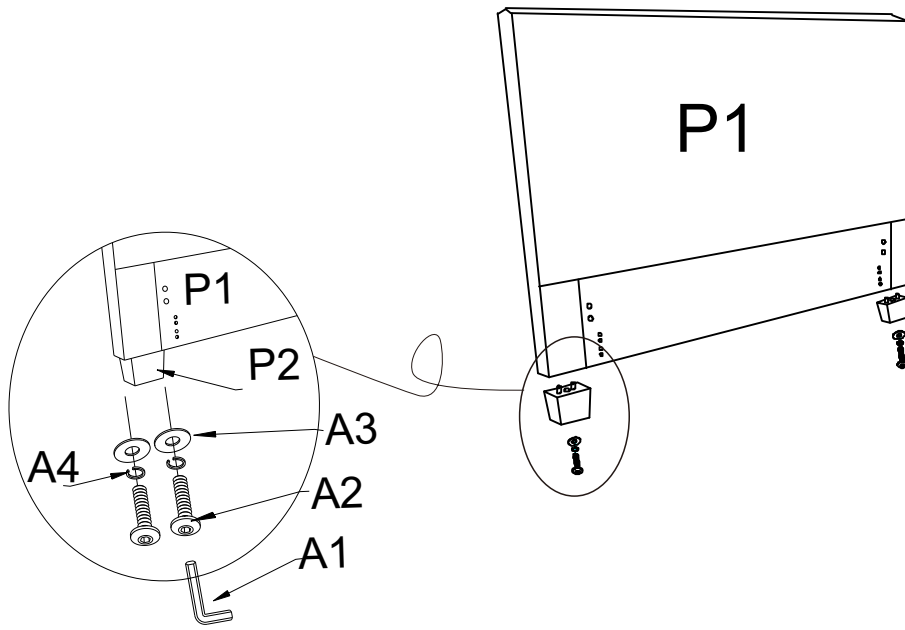

LEVI /MADELEINE/ROYAL/MELINA HEADBOARD  
 FULL/QN/CK/EK SIZE  
 ASSEMBLY INSTRUCTIONS

**PARTS AND FITTING PACKAGING DETAIL**

**BOX #1**

- P1. HEADBOARD 1 PC
- P2. HEADBOARD LEG 2 PCS

**P1**

**P2**

GENEVA HEADBOARD ASSEMBLED

GENEVA HEADBOARD ASSEMBLED SHOWN WITH METAL BED FRAME.  
 \*METAL BED FRAME NOT INCLUDED.

**HARDWARE\* PACKED IN BOX #1**

A1	ALLEN KEY 5/16"	1 PC	A2	ALLEN BOLT 5/16"*3.25"	4 PCS	A3	FLAT WASHER 5/16"	4 PCS
A4	LOCK WASHER 5/16"	4 PCS	A5	ALLEN KEY 1/4"	1 PC	A6	ALLEN BOLT 1/4"*1"	8 PCS
A7	FLAT WASHER 1/4"	8 PCS	A8	LOCK WASHER 1/4"	8 PCS			

**STEP 1:**

ASSEMBLY COMPLETE.

INSTRUCTIONS FOR ADJUSTING LEVELERS.

LEVELERS ARE LOCATED ON THE UNDERSIDE OF THE LEGS (P2).  
TURN LEVELER COUNTER-CLOCKWISE TO EXTEND AND CLOCKWISE TO RETRACT. ADJUST THE LEVELERS UNTIL THE LEGS ARE EQUAL HEIGHT.