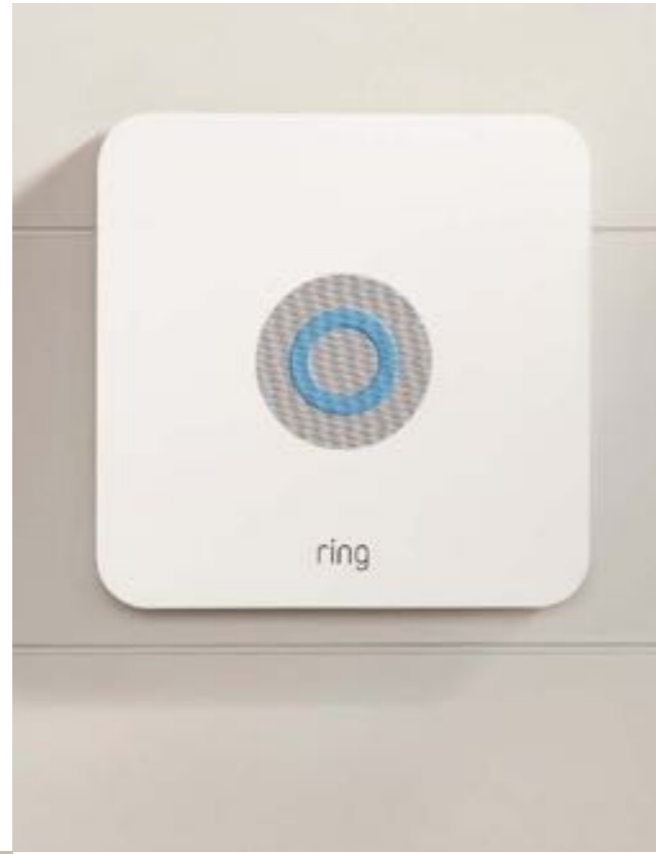

Protect every entry

Compact, secure and now featuring a removable slim magnet for easy installation, even when space is limited. Mount Contact Sensors to doors or window frames so you always know when they open.