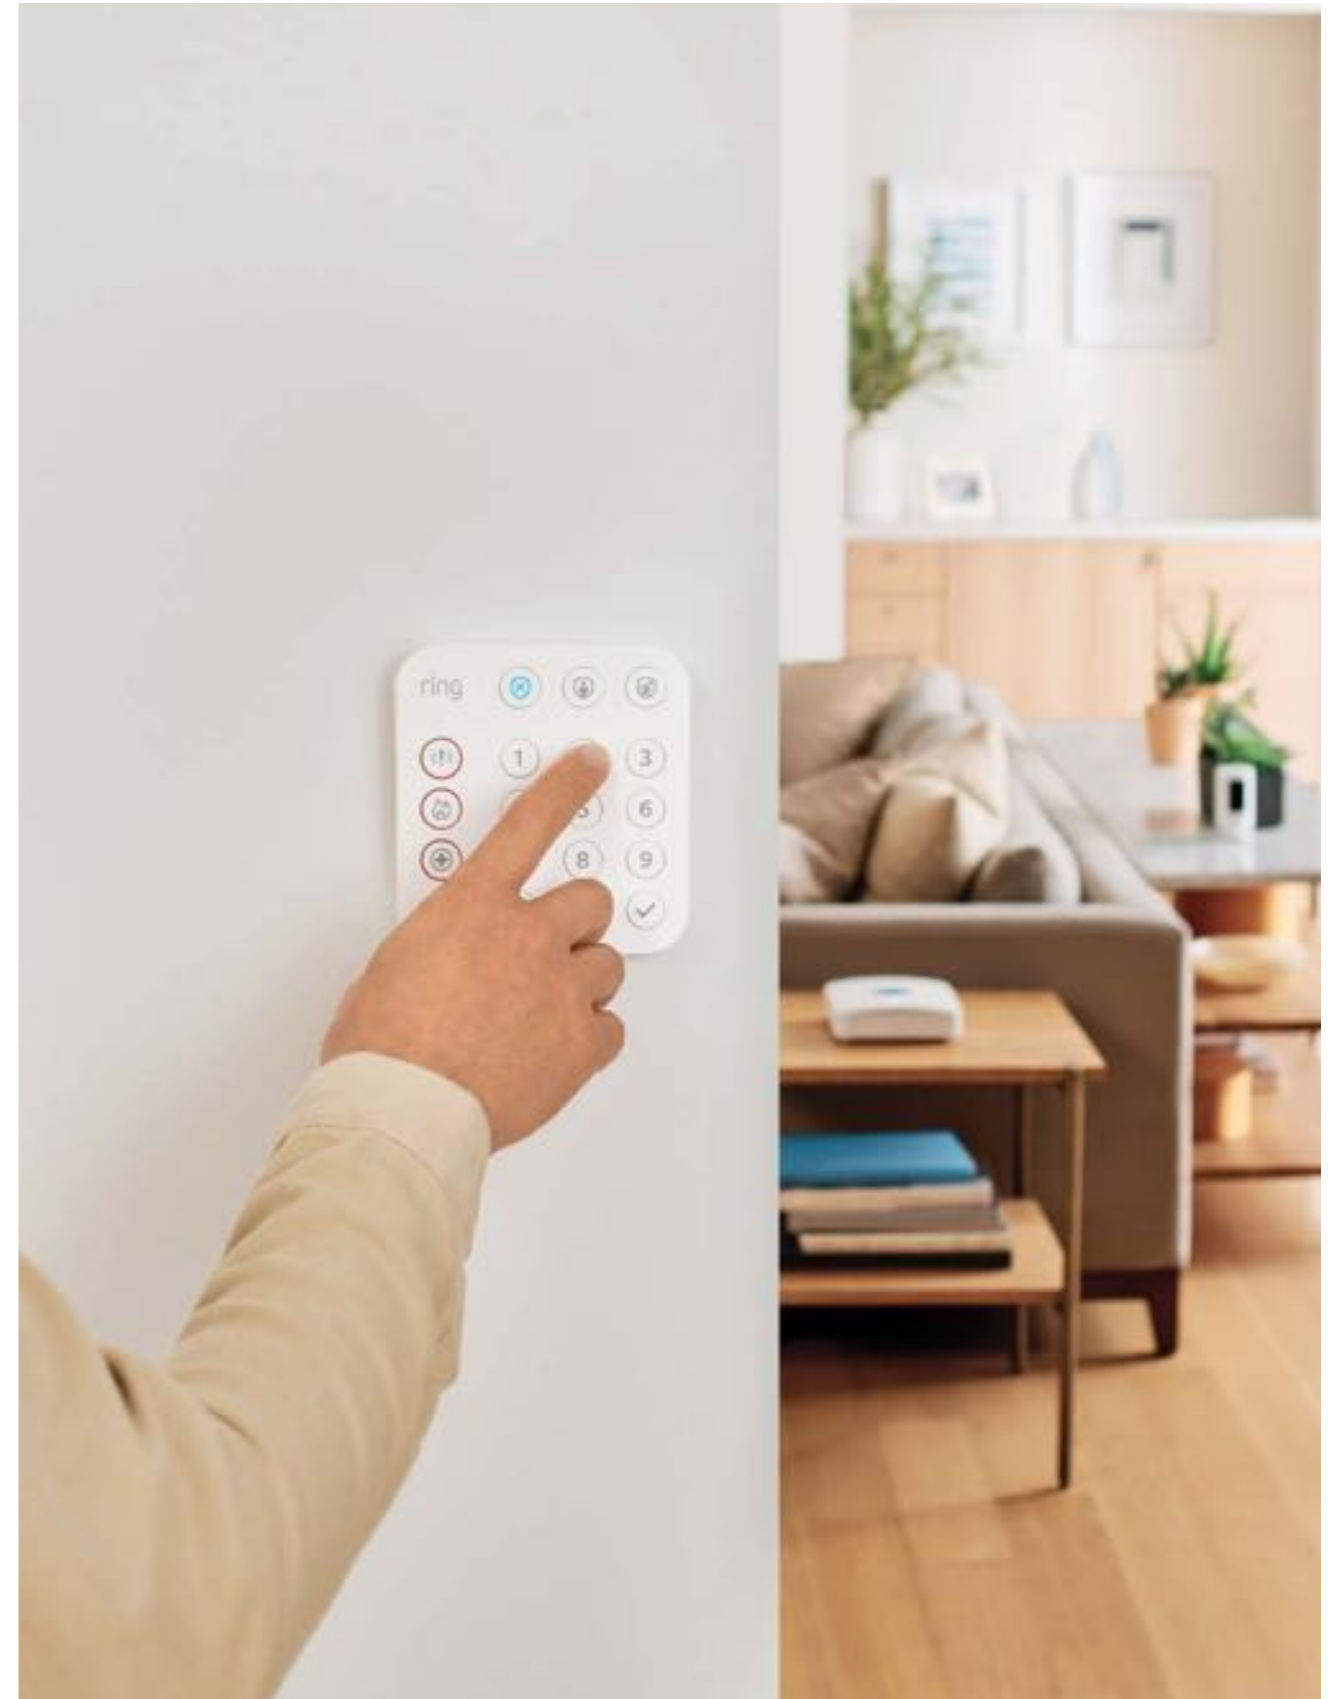

Take your siren outside

Install Alarm Outdoor Siren outside your home and in the event of an emergency, the adjustable volume siren and flashing LED lights will alert others and help identify your property quickly.