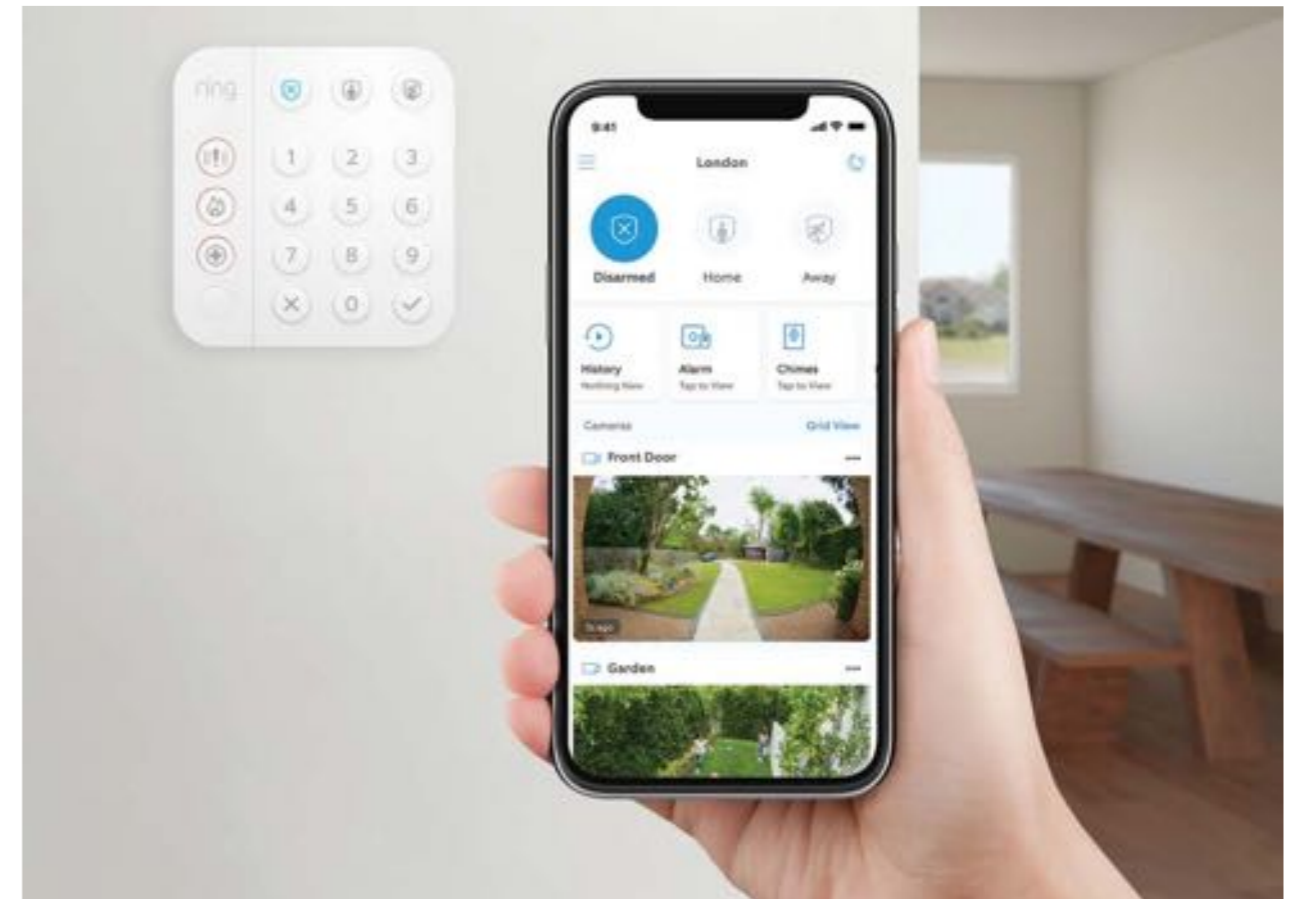

ring Alarm

Do it all yourself

Everything you need for installation comes in the box so you can easily setup your Alarm system in minutes. Simply plug in Alarm Base Station, activate your system via the Ring app, and place the Contact Sensors, Motion Detectors and Alarm Outdoor Siren where you need them. Now you're ready to protect!

Complete control from the Ring app

Easily pair Alarm with Ring Video Doorbells and Security Cameras. Plus, integrate with select Alexa-enabled devices so you can arm, disarm and check the status of your Alarm with your voice.

New look, same great protection

Alarm includes an even more intuitive Keypad with panic buttons, smaller Motion Detectors and Contact Sensors that seamlessly blend into your home, making this our most accessible whole-home security solution yet.

Keep intruders away

In case of a security issue, use the Ring app or your Keypad to manually trigger the siren on your Alarm Base Station, or add Ring Alarm Outdoor Siren to alert others and help them locate your property in the event of an emergency.

Take your siren outside

Add Ring Alarm Outdoor Siren to the outside of your home to let the neighbourhood know you have whole-home security covered. With an adjustable volume siren and flashing LED lights, Outdoor Siren can help others quickly identify your home in the event of an emergency.

Take control of your security with Modes

Place your Alarm in Home mode to disarm your interior sensors, while keeping your exterior sensors armed for protection outside your home. Arm all the sensors in your home with Away mode to know if something happens while you're out. Choose the Disarm setting on your system to deactivate all your sensors so you can freely walk in and out of your home.

Assisted Monitoring and Cellular Backup