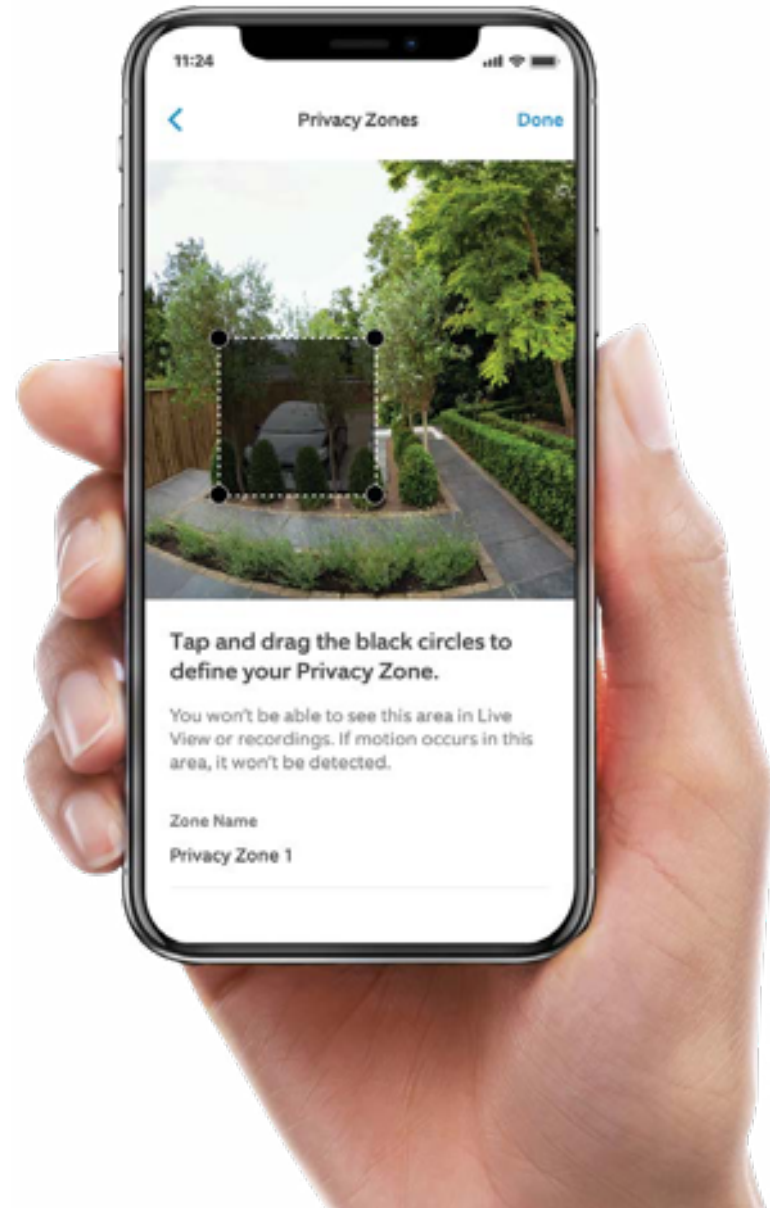

Quick Controls

Quick Controls put instant access to device controls at your fingertips while you're using Live View or reviewing recordings stored with your Ring Protect plan.

Live View

The Live View feature is available for all your Video Doorbells and Security Cameras and using Two-Way Talk, it lets you see, hear and speak to visitors in real-time HD video and audio.

Control in your hands

Control Centre

At Ring, we take your privacy and security very seriously and this is why we created the Control Centre. From managing your authorised mobile devices to adding and removing shared users, the Control Centre is the place to view, manage and control your privacy and security from one easy-to-use dashboard.

Privacy Zones

Create Privacy Zones in the Ring app to block out sections of your camera's field of view, so that you only see and record what matters most. Whether it's blocking out a shared driveway or a stairwell in an apartment building, Privacy Zones are designed to help you and your neighbours keep what's private, private.

Modes

Use the Modes feature in the Ring app to choose how you want your Ring devices to behave with a single tap. There are three modes to choose from - Home, Away and Disarmed - and they work with Video Doorbells, Security Cameras and Alarm.