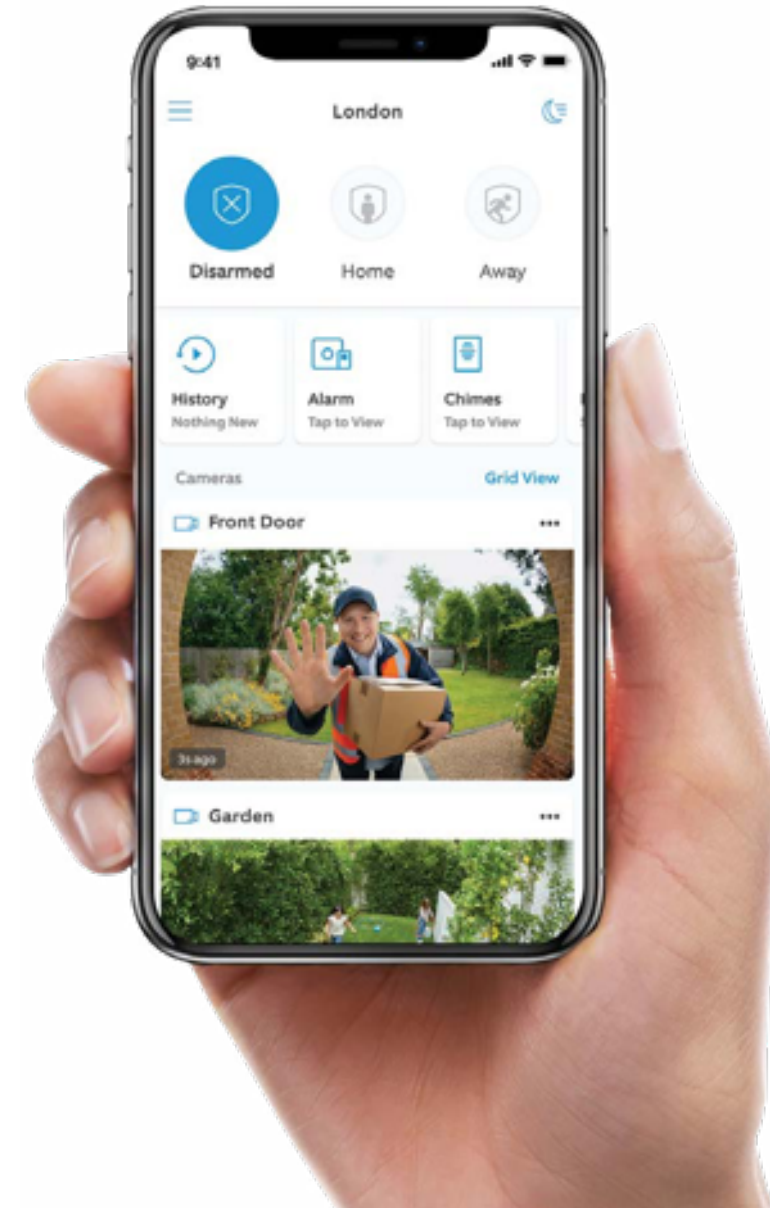

Modes

Use the Modes feature in the Ring app to choose how you want your Ring devices to behave with a single tap. There are three modes to choose from - Home, Away and Disarmed - and they work with Video Doorbells, Security Cameras and Alarm.

One tap, all the peace of mind

Home

Home is for when you want your outdoor Ring devices to continue to protect your home while you're indoors. By default, in Home Mode, your indoor Security Cameras will not detect motion or provide Live View, but your outdoor Security Cameras will be fully active.

Away

When you leave your home select this mode to activate your Video Doorbells, Security Cameras and Alarm. In Away Mode, by default, all your cameras will detect motion and provide access to Live View. All your Ring Alarm sensors will be active and armed when set to Away Mode.

Disarmed

Disable all of your Ring devices at once and at the touch of a button with Disarmed Mode. By default, in this mode, all your Video Doorbells and Security Cameras will not detect motion or provide access to Live View, and all your Ring Alarm sensors will be disarmed too.