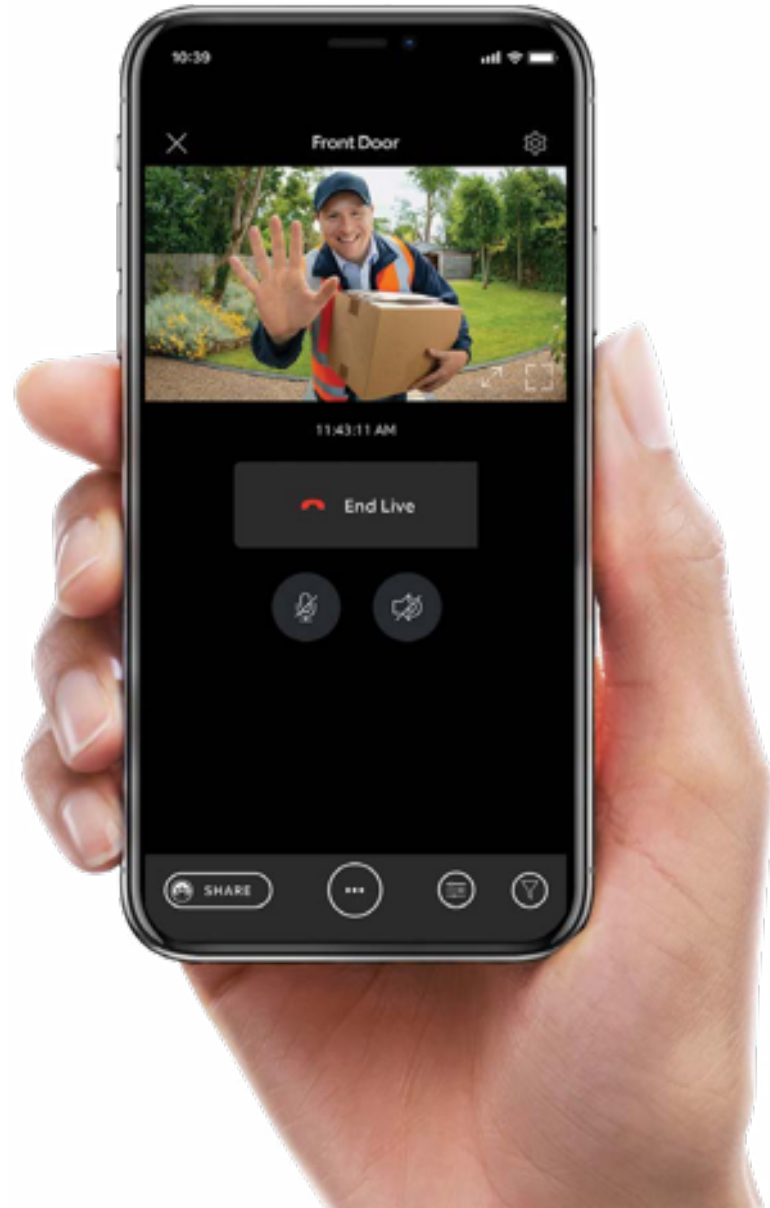

Smart home security at your fingertips

Real-time notifications

When your Video Doorbell is pressed, or motion is detected on your Security Cameras and Alarm, you'll receive a notification in the Ring app that lets you know you have a visitor.

Dashboard

The Dashboard is the first screen you'll see when your Ring app opens up and it's the place where you can manage and control all your Ring devices. From the Dashboard you can add and link your devices, launch Live View, access Two-Way Talk, arm and disarm with Modes and much, much more.

Linked Devices

Linked Devices allows you to connect your Video Doorbells, Security Cameras and Alarm in the Ring app to protect your whole home better, together. Add a Ring Protect plan and if motion is detected on one of your devices it can trigger video recording on all your Video Doorbells and Security Cameras, as well as trigger the lights (if available).

Quick Controls

Quick Controls put instant access to device controls at your fingertips while you're using Live View or reviewing recordings stored with your Ring Protect plan.

Live View

The Live View feature is available for all your Video Doorbells and Security Cameras and using Two-Way Talk, it lets you see, hear and speak to visitors in real-time HD video and audio.