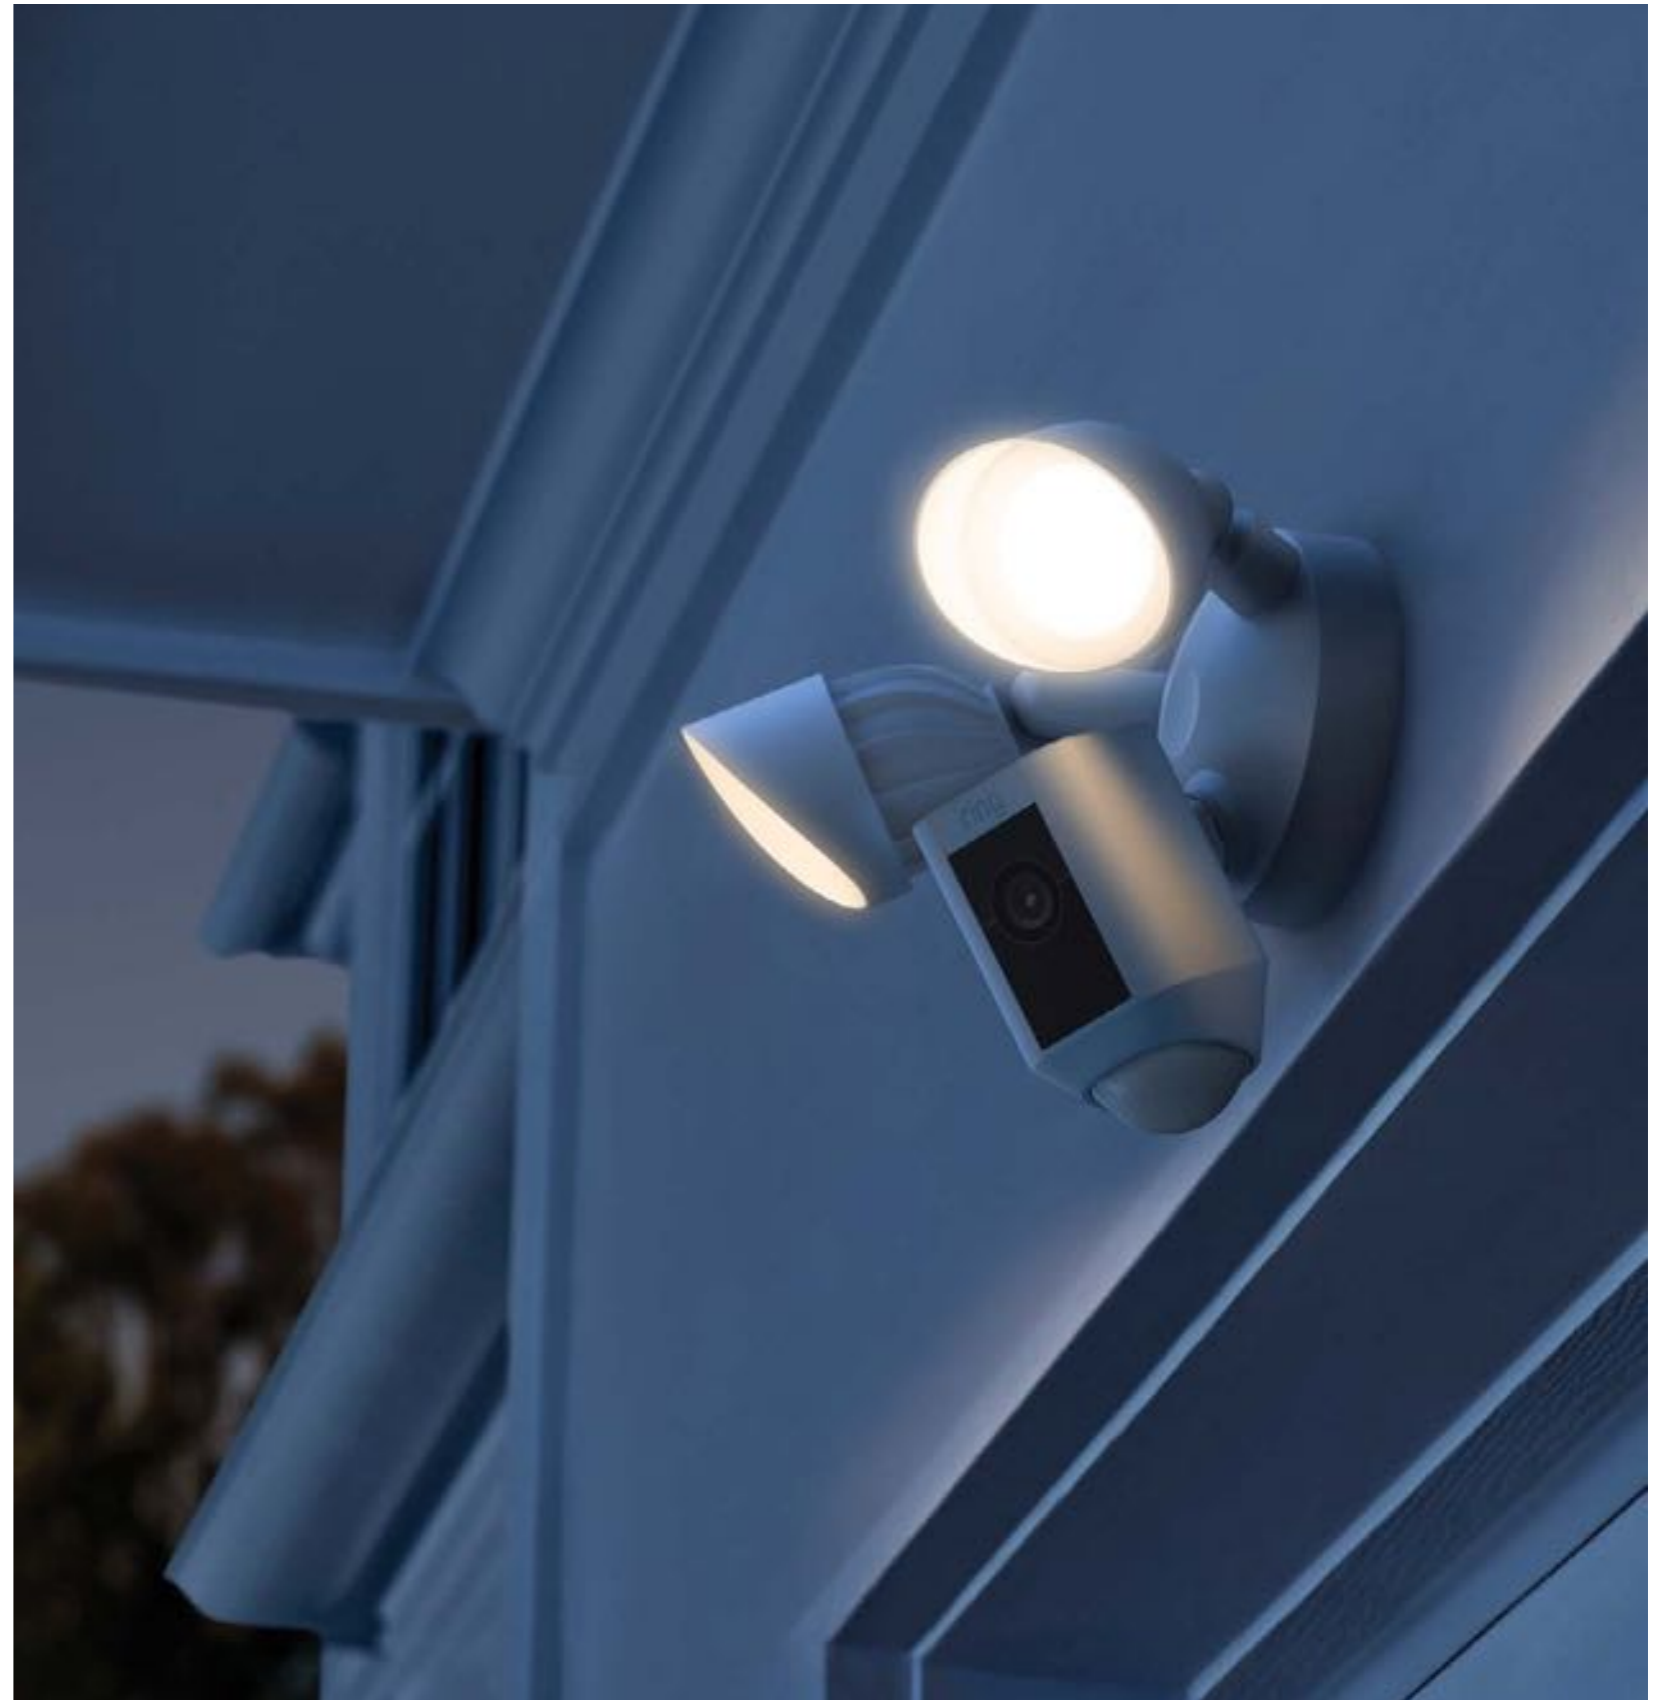

Smart security in your hands

Ring Video Doorbell Elite lets you monitor your home, answer the door and greet guests straight from your phone. With real-time notifications, 1080p HD Video, Live View and Two-Way Talk, you can see, hear and speak to whoever is at your door, from anywhere. Create and customise your own Motion Zones, so you can focus on the most important areas of your property. When motion is detected, you'll get real-time notifications on your phone or tablet.

Get a 30-day trial of Ring Protect when you first set up your Ring device.

Available with Ring Protect plan

Advanced Pre-Roll

Reliable security with Power over Ethernet

Power over Ethernet gives you the most reliable connection in smart home security, allowing you to stay online, maintain power and get the highest quality HD video and audio right at your fingertips. Video Doorbell Elite has a secure flush-mount design for a low-profile installation into your home and is compatible with standard junction boxes.

Landscape mode

ring Security Cameras

Cover every corner, inside or out

Whether you want to add peace of mind inside your home or protection outside your home, there is a Ring Security Camera to suit your needs. If you want the convenience of battery power, the energy-saving of solar, the reassurance of non-stop wired and plug-in power, or want to shine a light on an area of your property, we have a Security Camera for you.

Smart security here, there, everywhere

Indoors, outdoors and everywhere in between, Ring Security Cameras help you stay connected and closer to home, no matter where you are.

Indoors

Bring protection inside with the mini marvel that packs a powerful punch. Indoor Cam can fit even in the tightest of spaces, and its simple plug-in installation means you'll have peace of mind in no time.