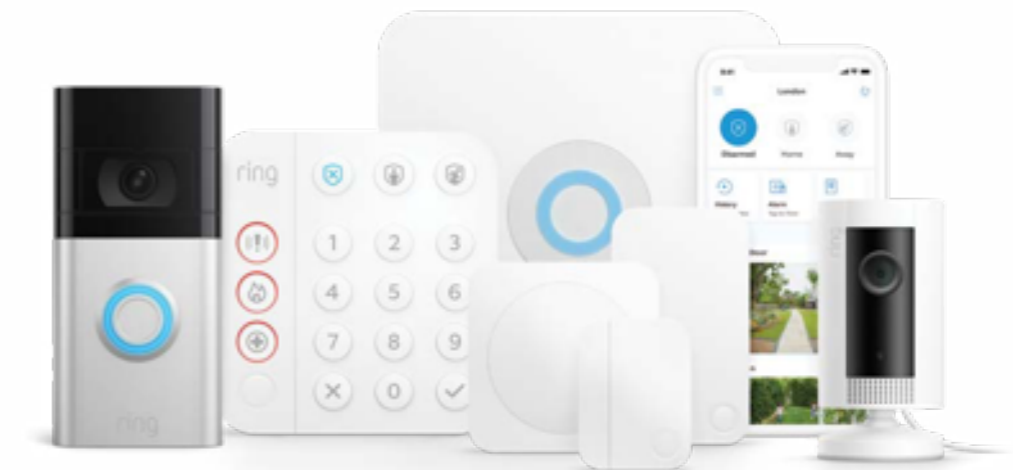

Ring isn't traditional and we don't build walls.

Instead, we build safer neighbourhoods
because safer neighbourhoods mean safer
homes. That's why we aren't just a security
company. We're a neighbourhood safety
company that believes communities are
stronger when they work together.

About us

Ring blends convenience, peace of mind and security into one simple home security solution. See who's at your door from anywhere with Ring Video Doorbells; add smart security indoors or out with Ring Security Cameras; and put whole-home, affordable, DIY security in your hands with Ring Alarm.

Connect all your Ring devices together and control them from one simple dashboard in the free Ring app.

Ring app

See, hear and speak to visitors at your home from anywhere, know what's happening wherever you are and protect what matters most with Video Doorbells, Security Cameras and Alarm.

Ring devices

Connect all your devices to receive real-time notifications the moment a visitor presses your Video Doorbell or triggers the motion sensors and take control of your smart security with just a tap, all in the free Ring app.

Ring Protect

Starting at £2.50/ €3 month, get even more out of all your Ring devices every day with Ring Protect, a comprehensive subscription service that lets you review what you missed and get help when you need it most. And that's just the start.