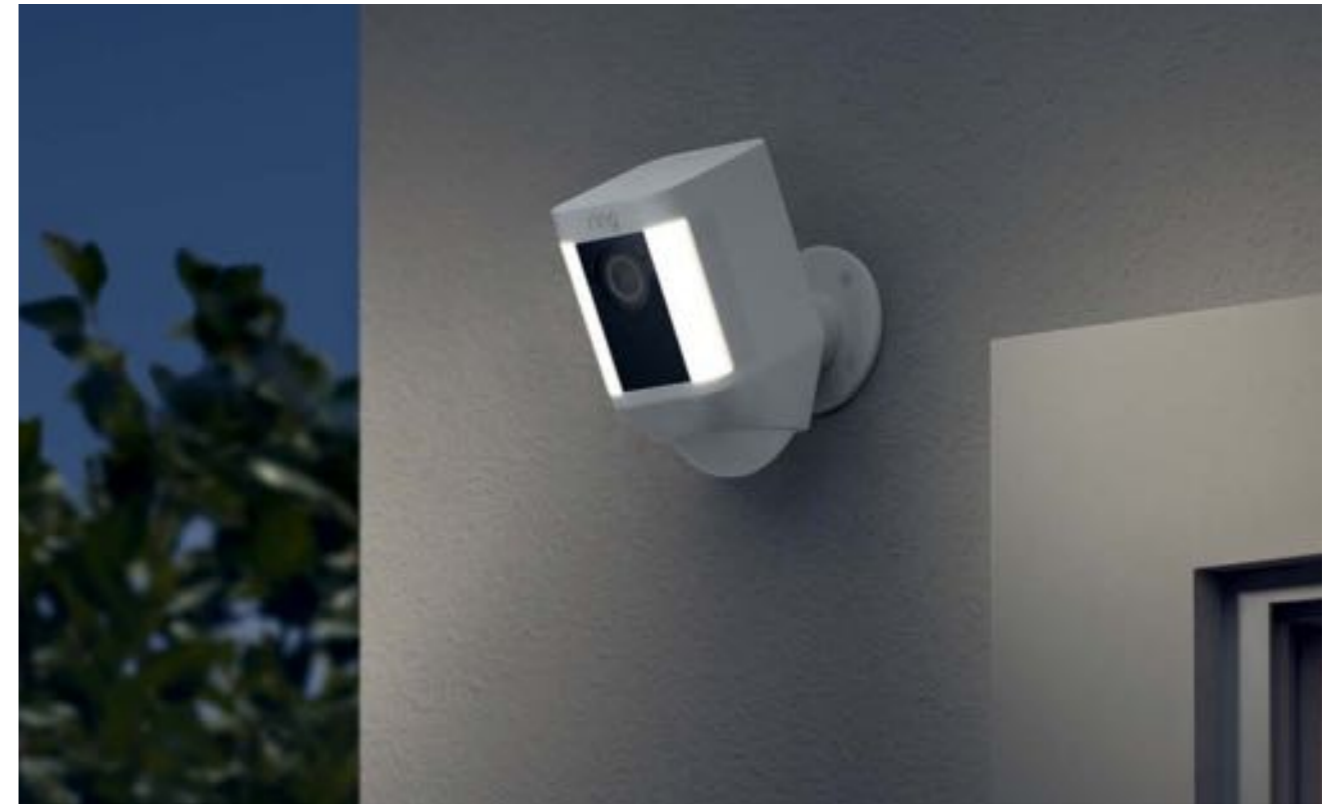

ring Spotlight Cam Battery

Protection day or night

Protect every corner of your home with Spotlight Cam Battery, a versatile wire-free Security Camera with 1080p HD Video, Live View and Two-Way Talk that lets you see, hear and speak to anyone on your property from your phone or tablet. A built-in spotlight gives you crisp video around the clock, and Night Vision has you covered even with the lights off. For added security, there's a security siren to help you scare away intruders.

Features

- 1080p HD Video
- Live View
- Real-time notifications
- Night Vision
- 2.4 GHz
- LED Spotlights
- Works with Alexa
- Two-Way Talk
- Advanced Motion Detection
- Motion Zones
- Privacy Settings
- Quick release battery
- Security Siren
- Weather resistant

Ring Protect

Ring Protect allows you to review, save and share your videos. With a Ring Protect subscription, starting from £3.49 / € 3.99 per month per device, store unlimited Ring footage in the cloud for up to 180 days, to rewatch, download to your own device or share with friends and family.

Get a 30-day trial of Ring Protect when you first set up your Ring device.