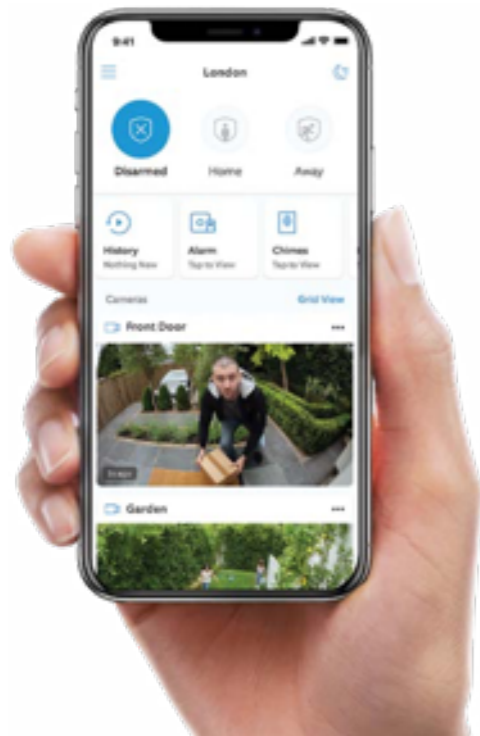

Take a snapshot

With Ring Protect, benefit from Snapshot Capture which lets you see what's happening between motion-activated events with photo snapshots taken throughout the day. These photos are stored in your account for up to seven days.

ring Features

Equipped for protection and convenience

From standard features like Live View, Two-Way Talk and Motion Detection, to advanced features like Advanced Pre-Roll, 3D Motion Detection and Bird's Eye View, Ring devices are equipped to add security and convenience where you need it.