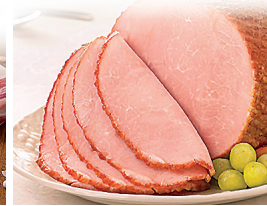

Fresh. Family. Local.

BUTCHER SHOPPE PICNIC!

Our Own Baked Ham
5.49/lb.

Hormel Deli Style Pepperoni
8.89/lb.

Martin's Butter Bread & 100% Whole Wheat Bread
3.19/ea.

Fresh Extra Large Red Seedless Grapes
2.99/lb.

Heidi Ann Lacy Swiss Cheese
9.39/lb.

4 lb. Bag Fresh Navel Oranges
5.99/ea.

Martin's Potato Chips 8.5 oz.
2/6.00

Gold Peak Iced Tea 52 oz.
2/5.00

FRESH MEAT MARKET

Our Own Fresh Gourmet Ground Beef
8.99/lb.

Our Own Gourmet Beef Patties
9.69/lb.

Cry-O-Vac Whole Beef Brisket Flats
9.29/lb.

Fresh Boneless Beef Short Ribs
9.49/lb.

Our Own Fresh Beer Bratwurst Links & Patties
5.49/lb.

Fresh Boneless Delmonico Steaks
18.29/lb.

Boneless Smoked Ham Slices
5.19/lb.

FRESH SEAFOOD & POULTRY SHOPPE

Fresh Wayne Boneless Chicken Breast
2.99/lb.

12 oz. Frozen Bell & Evans Chicken Tenders
6.29/ea.

Fresh Farm-Raised Atlantic Salmon
10.69/lb.

16 oz. Dayboat Lump Crab Meat
23.00/ea.

FRESH PRODUCE MARKET

Fresh Green Zucchini Squash
.99/lb.

12 oz. Fresh Organic Baby Rainbow Carrots
2.49/ea.

Fresh Green Beans
1.49/lb.

SOUP & SALAD KITCHEN

Our Own Baked Mac n' Cheese
3.79/lb.

Our Own Hawaiian Delight Dessert
4.29/lb.

FRESH BAKERY SHOPPE

NEW Apricot-Filled Cookies
3.59/4 pk.

Our Own Yellow Cupcakes with White Buttercream
4.69/6 pk.

GROCERY • FROZEN • DAIRY

Chobani Greek Yogurt 5.3 oz.
4/5.00

Ken's Salad Dressing 16 oz.
2.69

Rotel Diced Tomatoes & Green Chilies 10 oz.
2/3.00

SPRING FLAVORS

This season, find springtime-inspired pastries from our Bakery, specials from our Fresh Meat Department, and the arrival of seasonal meals from our ever-growing line of Grab-&-Go selections!

7AM - 7PM Monday thru Saturday, Closed Sundays & Holidays
410 Stouffer Avenue, Chambersburg
717-263-1918 • mybutchershoppe.com

APRIL 2024