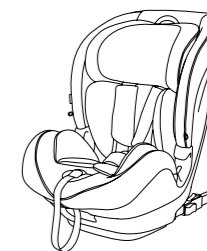

Balance i-Size

Multi-stage seat

-

76-150cm

Approx. 15 months to 12 years

FITTING METHOD :

ISOFIX and top tether (Children under 20.5kg)
ISOFIX or non-ISOFIX (Children over 20.5kg)