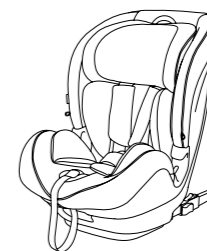

Balance

Group 1/2/3 multi stage seat

9 to 36kg

-

Approx. 9 months to 12 years

FITTING METHOD :

ISOFIX and top tether (Children under 18kg)
ISOFIX or non-ISOFIX (Children over 18kg)