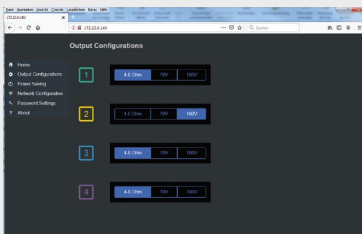

Internet: www.whd.de
Facebook: fb.com/whdsounds
Instagram: instagram.com/whd.de

Routing of inputs to outputs

Sound control for each zone

Detailed sound control
(DSP settings for each zone)

Setting the impedance or 70/100V
for each zone