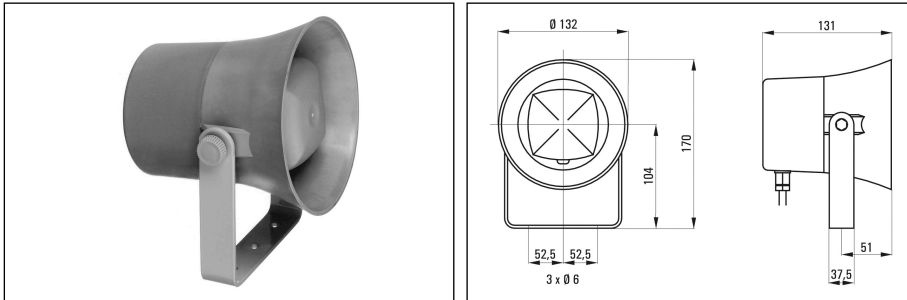

TL 5

Compact horn speaker, ideal for loudspeaker- and alarm systems indoors and out, e.g. in production spaces, underground car parks, etc ... Unlike normal horn speakers this model is fitted with a 66 mm cone type full-range loudspeaker rather than a driver. This produces a larger bandwidth, which makes loudspeaker voices sound very authentic. Assembly is via a U-type bracket. It can also be mounted on a stand using an MB 1/2 optional mast attachment. Cable entry is via an M12 screw connection. Cable entry is via an M12 screw connection.

Technical Data	TL 5-4	TL 5-T6
Load Rating / Music Power	6/8 W	6 W
Impedance	4 Ohm	
Transformer		6/3/1.5 W
SPL 1W/1m	97 dB	97 dB
SPL PNenn/1m	105 dB	105 dB
SPL PNenn/1m/f	109 dB/3 kHz	109 dB/3 kHz
Frequency Range (-3 dB)	400-13000 Hz	400-13000 Hz
Frequency Range (-10 dB)	350-14000 Hz	350-14000 Hz
Transmission Angle 1/2/4/8 kHz (-6 dB)	360/-/60/50 °	360/-/60/50 °
Component Set	1 x B 66 BB	1 x B 66 BB
Material	Housing: plastic, u-type bracket: aluminium	Housing: plastic, u-type bracket: aluminium
Net Weight	0.4 kg	0.7 kg
Colors	grey (RAL 7037)	grey (RAL 7037)
Accessories	MB 1/2: mast attachment for mast diameter 70-210 mm	MB 1/2: mast attachment for mast diameter 70-210 mm