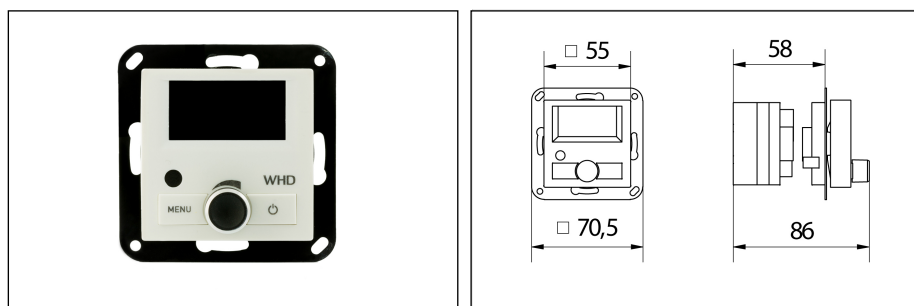

The DAB / FM radio UP fits into all switch programs with 55x55mm central plate.

The performance of the integrated stereo amplifier has more than doubled compared to the tried and tested predecessor model - RDS-Radio! Two loudspeakers - or the further improved UP loudspeaker KEL 55 can be connected to this.

Technical Data	DAB+ UP-Radio	DAB+ UP-Radio Set KEL 55
Audio Input	Line-In (switchable)	Line-In (switchable)
Audio Output	Line-Out (switchable), speaker 2x3W stereo	Line-Out (switchable), speaker 2x3W stereo
Other Interfaces	75 Ohm coax aerial input, respectively DAB outside aerial	75 Ohm coax aerial input, respectively DAB outside aerial
Operating Voltage	110-230V	110-230V
Material	Cover plate (55x55mm): plastic	Cover plate (55x55mm): plastic
Accessories	optional RC DAB: remote control	incl. KEL 55-4 Music: flush speaker, opt. RC DAB: remote control