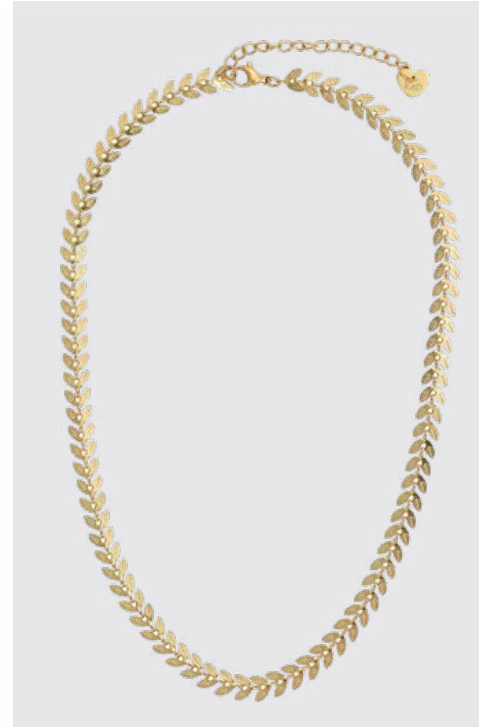

### RIGHT

**EARRINGS** · S128ECB · €19.95

**NECKLACE** · S112NCB · €39.95

**BRACELET** · S111BCB · €29.95

\*THIS LOOKBOOK CONTAINS A SELECTION  
OF OUR JEWELLERY ONLY

See full collection on our website  
[www.knightanddayjewellery.com](http://www.knightanddayjewellery.com)

## SUMMER FASHION

**BRACELET** · S202BSF · €36 · **NECKLACE** · S201NSF · €39.95  
**NECKLACE** · S200NSF · €36 · **EARRINGS** · S220ESF · €24.95