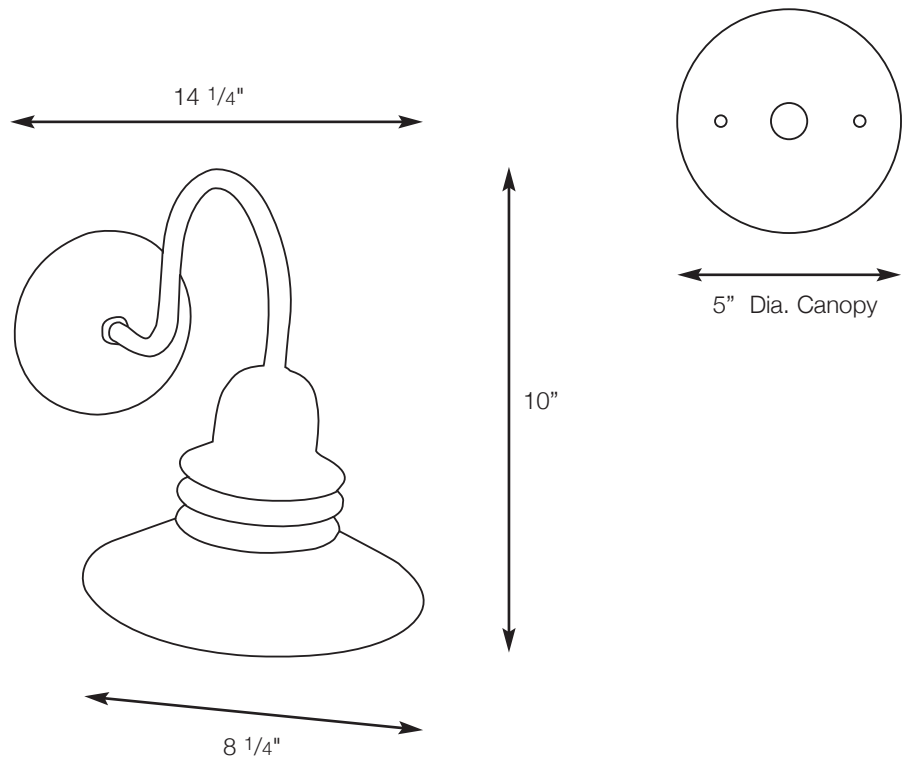

SPJ49-01

Accent

MODEL: SPJ49-01
MATERIAL : Solid Brass or Copper
FINISH : Specify
GLASS : Specify
ELECTRICAL : 120v
SOCKET : Medium Base
LAMP : Par 30 - 75w Max. (not included)
MOUNTING : Wall Mount

DRAWN BY: MMC